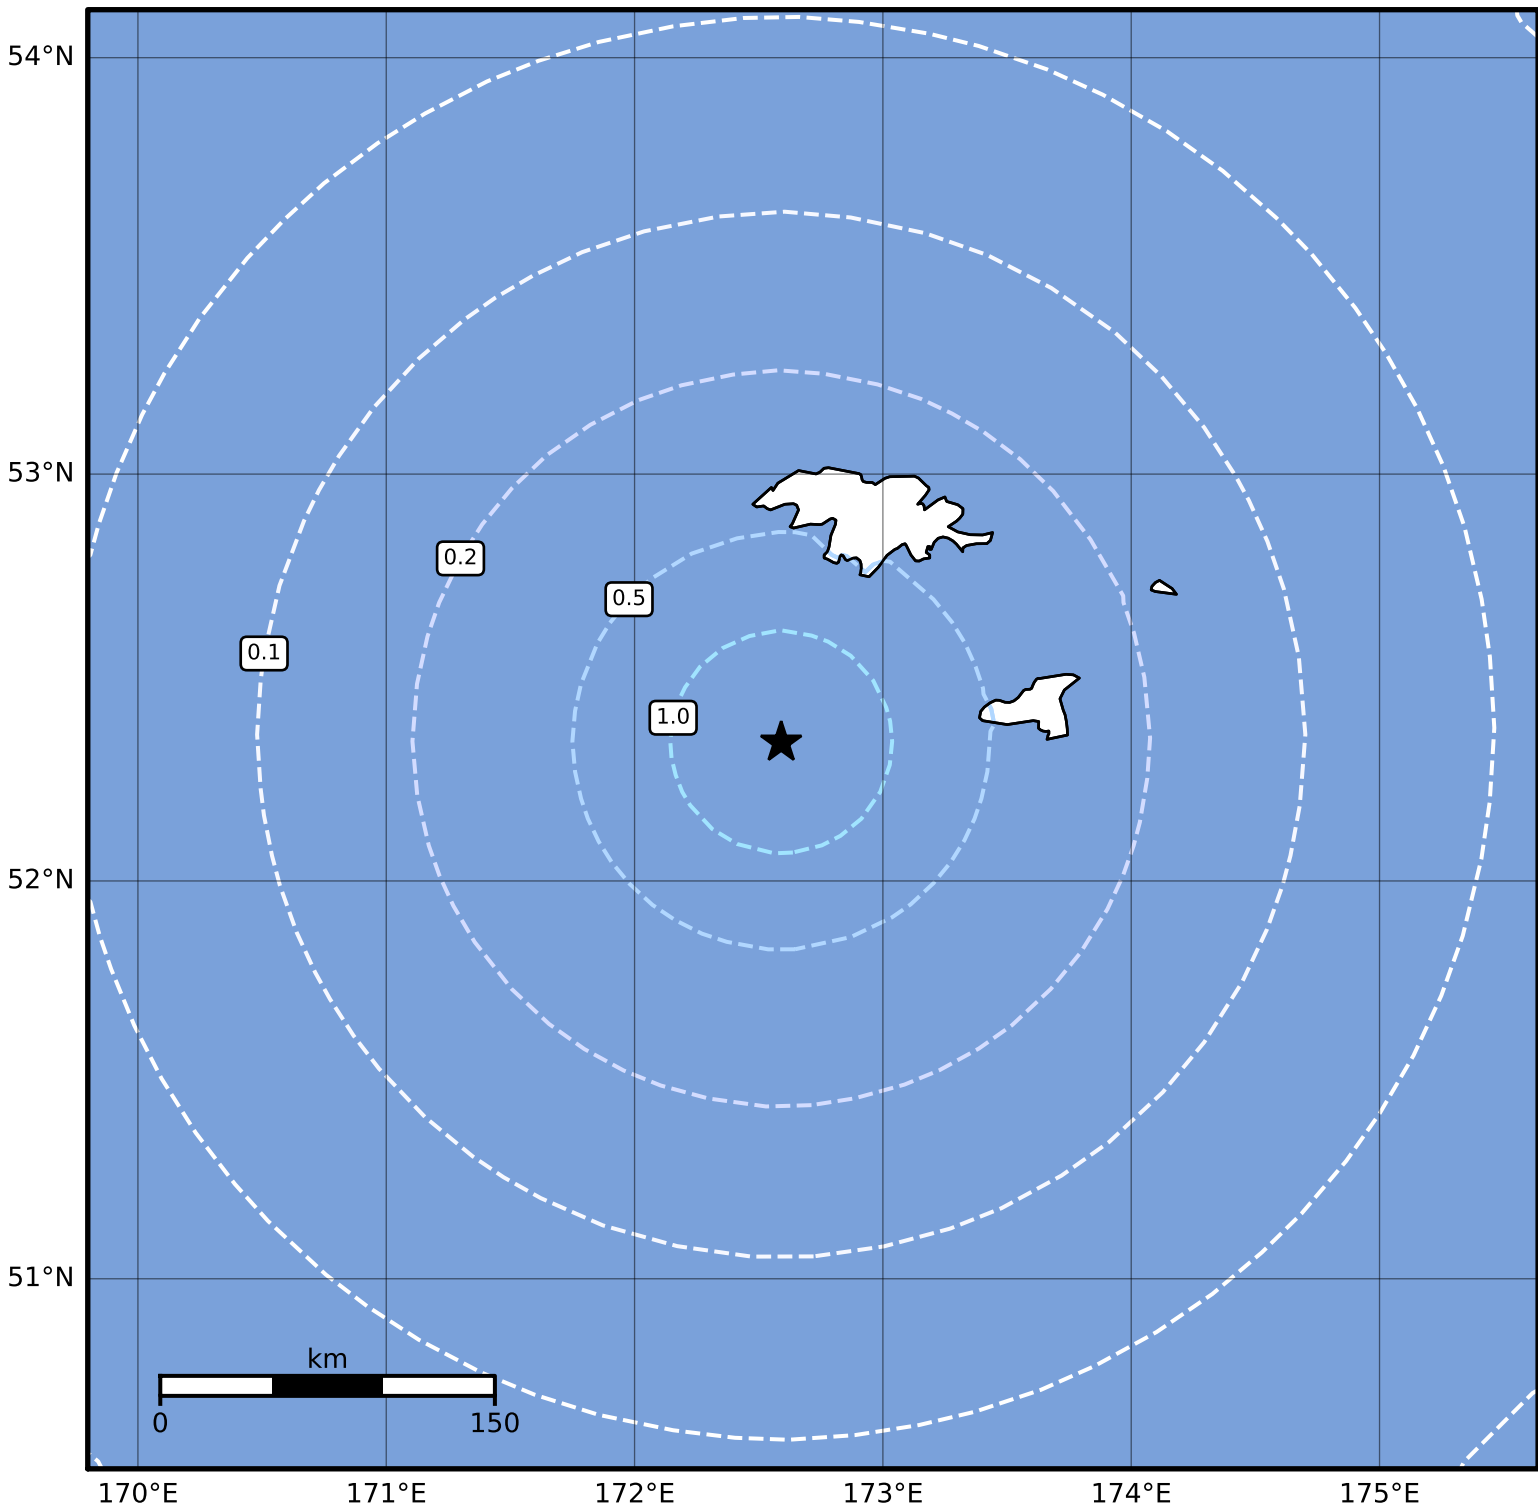

0.3 Second Peak Spectral Acceleration Map Alaska Earthquake Center  
 ShakeMap: 79 km (49 miles) SSW of Attu  
 Apr 15, 2024 18:17:02 UTC M4.4 N52.34 E172.59 Depth: 35.0km ID:ak0244vlsfcj

Scale based on Worden et al. (2012)

Version 2: Processed 2024-04-15T23:57:58Z

△ Seismic Instrument ○ Reported Intensity

★ Epicenter