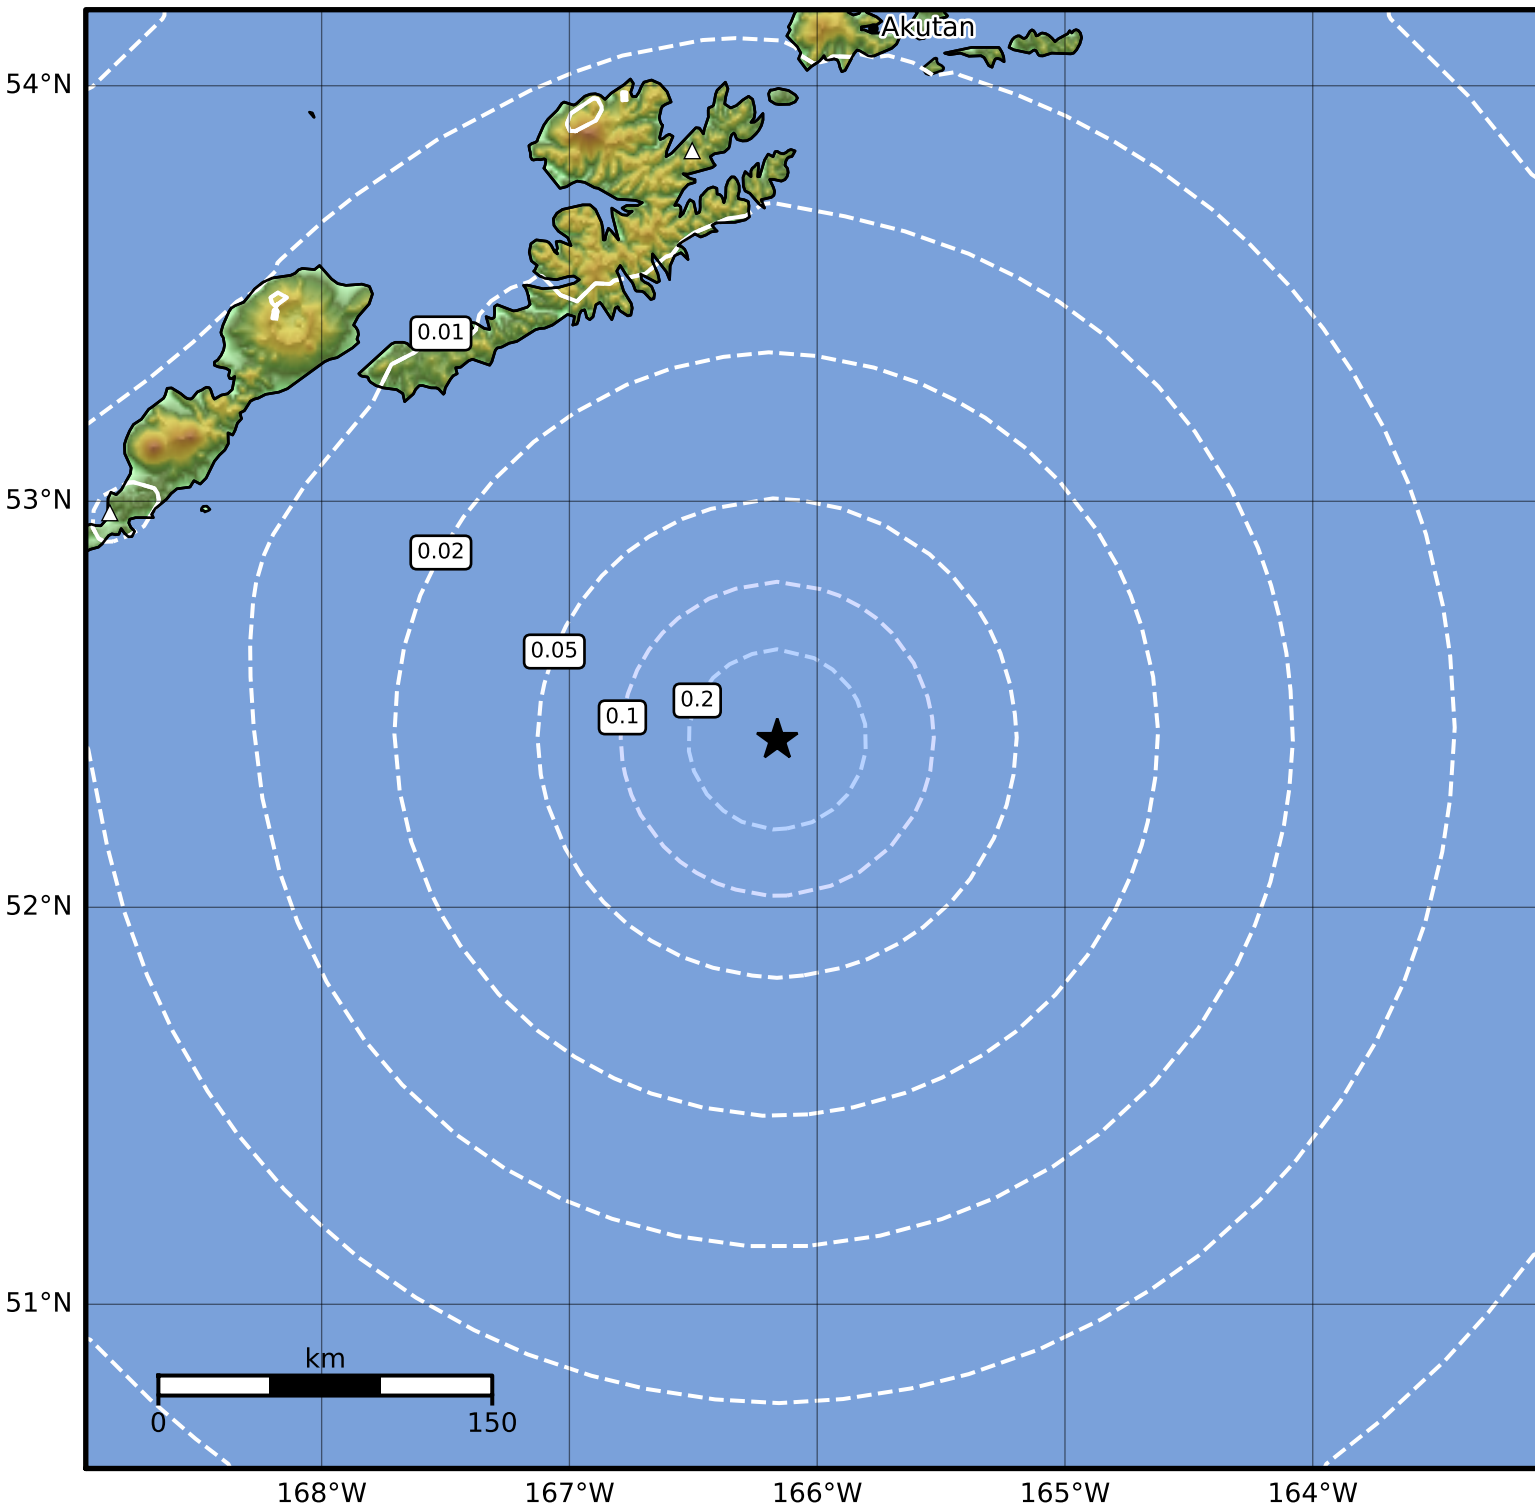

Peak Ground Acceleration Map Alaska Earthquake Center
 ShakeMap: 164 km (102 miles) S of Unalaska
 Apr 16, 2024 20:33:09 UTC M3.7 N52.42 W166.16 Depth: 26.3km ID:ak0244xalw4y

PGA (%g)	0.1	0.2	0.5	1	2	5	10	20	50	100	200
----------	-----	-----	-----	---	---	---	----	----	----	-----	-----

Scale based on Worden et al. (2012)

Version 2: Processed 2024-04-17T07:23:11Z

△ Seismic Instrument ○ Reported Intensity

★ Epicenter