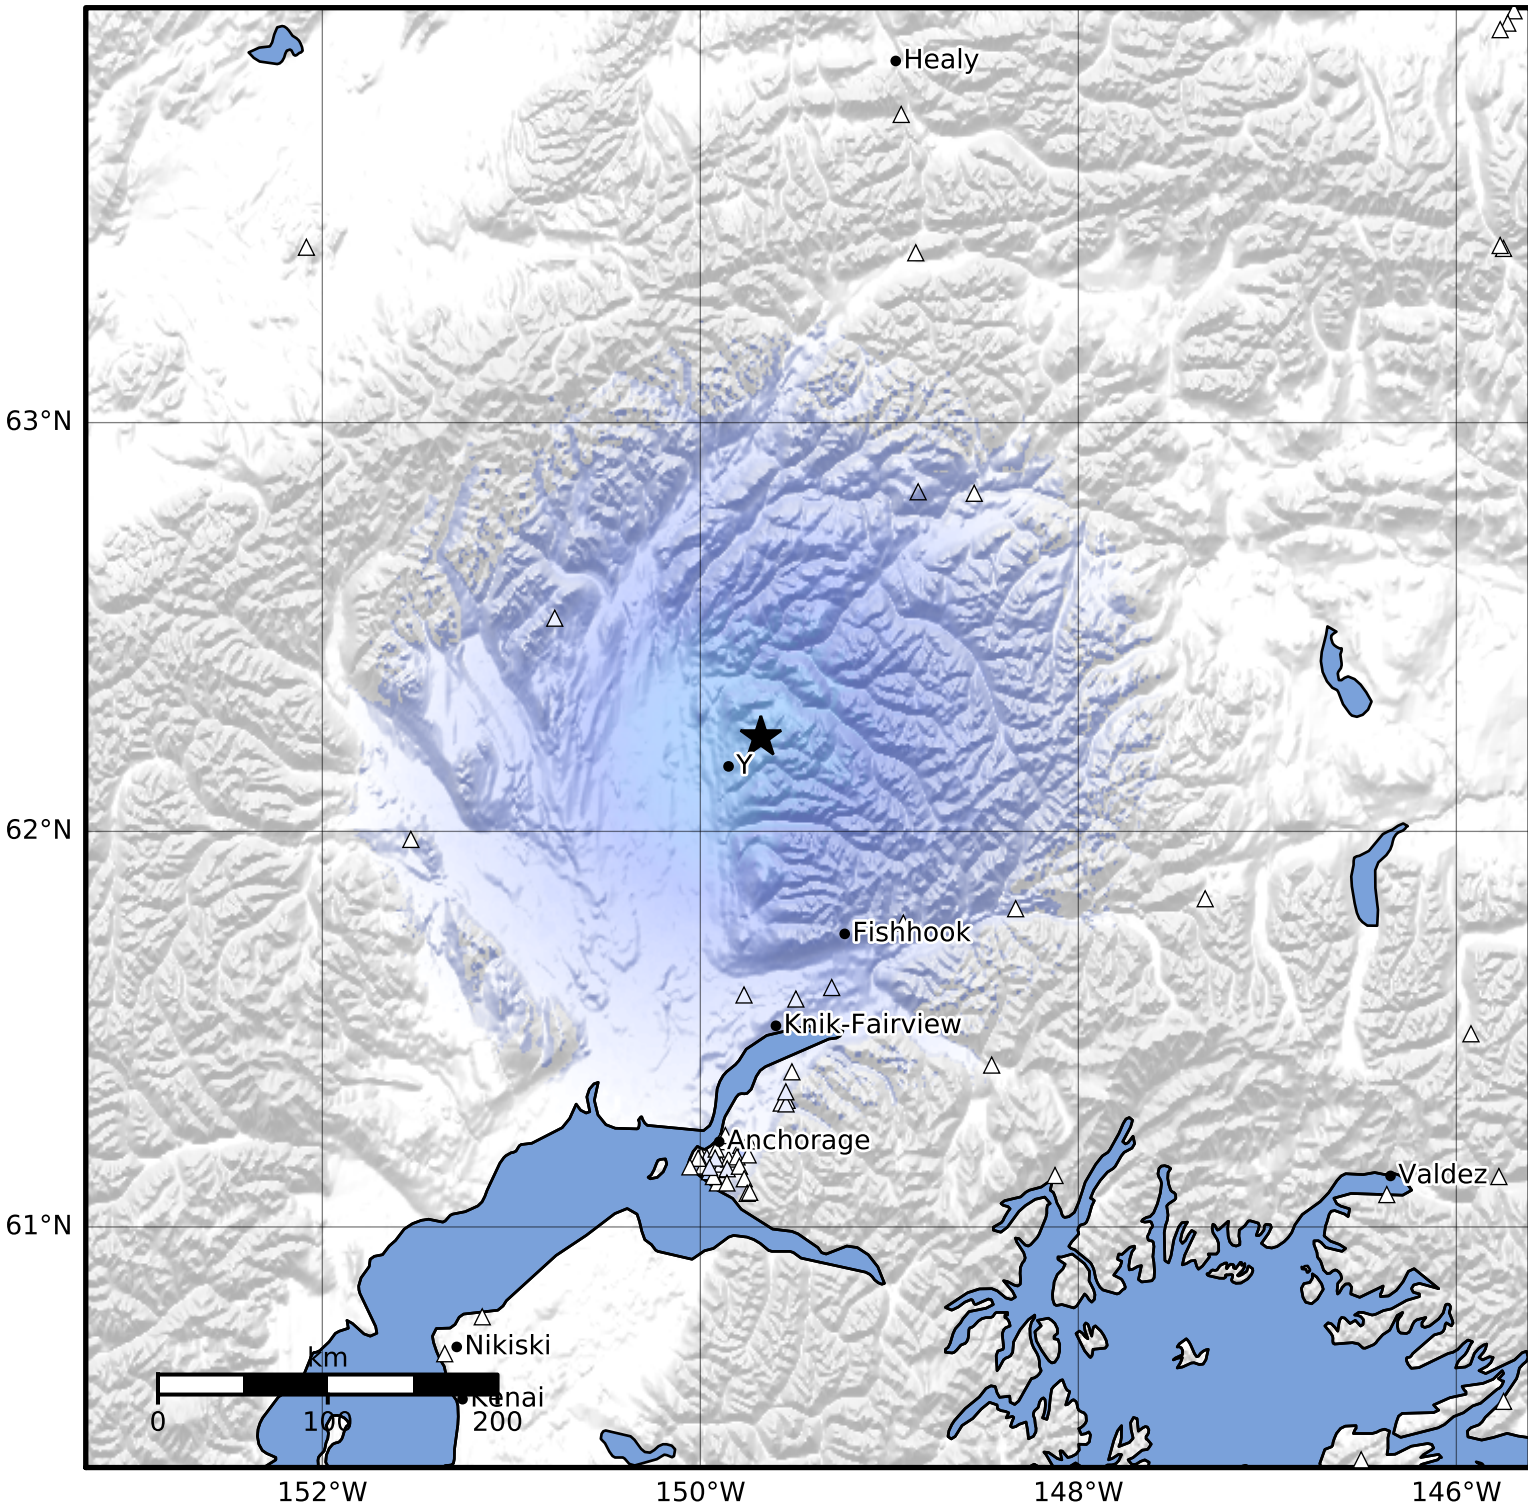

Macroseismic Intensity Map Alaska Earthquake Center
 ShakeMap: 24 km (15 miles) ESE of Talkeetna
 Apr 18, 2024 20:31:48 UTC M3.6 N62.23 W149.68 Depth: 45.1km ID:ak02450lo8sv

SHAKING	Not felt	Weak	Light	Moderate	Strong	Very strong	Severe	Violent	Extreme
DAMAGE	None	None	None	Very light	Light	Moderate	Moderate/heavy	Heavy	Very heavy
PGA(%g)	<0.0464	0.297	2.76	6.2	11.5	21.5	40.1	74.7	>139
PGV(cm/s)	<0.0215	0.135	1.41	4.65	9.64	20	41.4	85.8	>178
INTENSITY	I	II-III	IV	V	VI	VII	VIII	IX	X+

Scale based on Worden et al. (2012)

Version 2: Processed 2024-04-18T22:09:48Z

△ Seismic Instrument ○ Reported Intensity

★ Epicenter