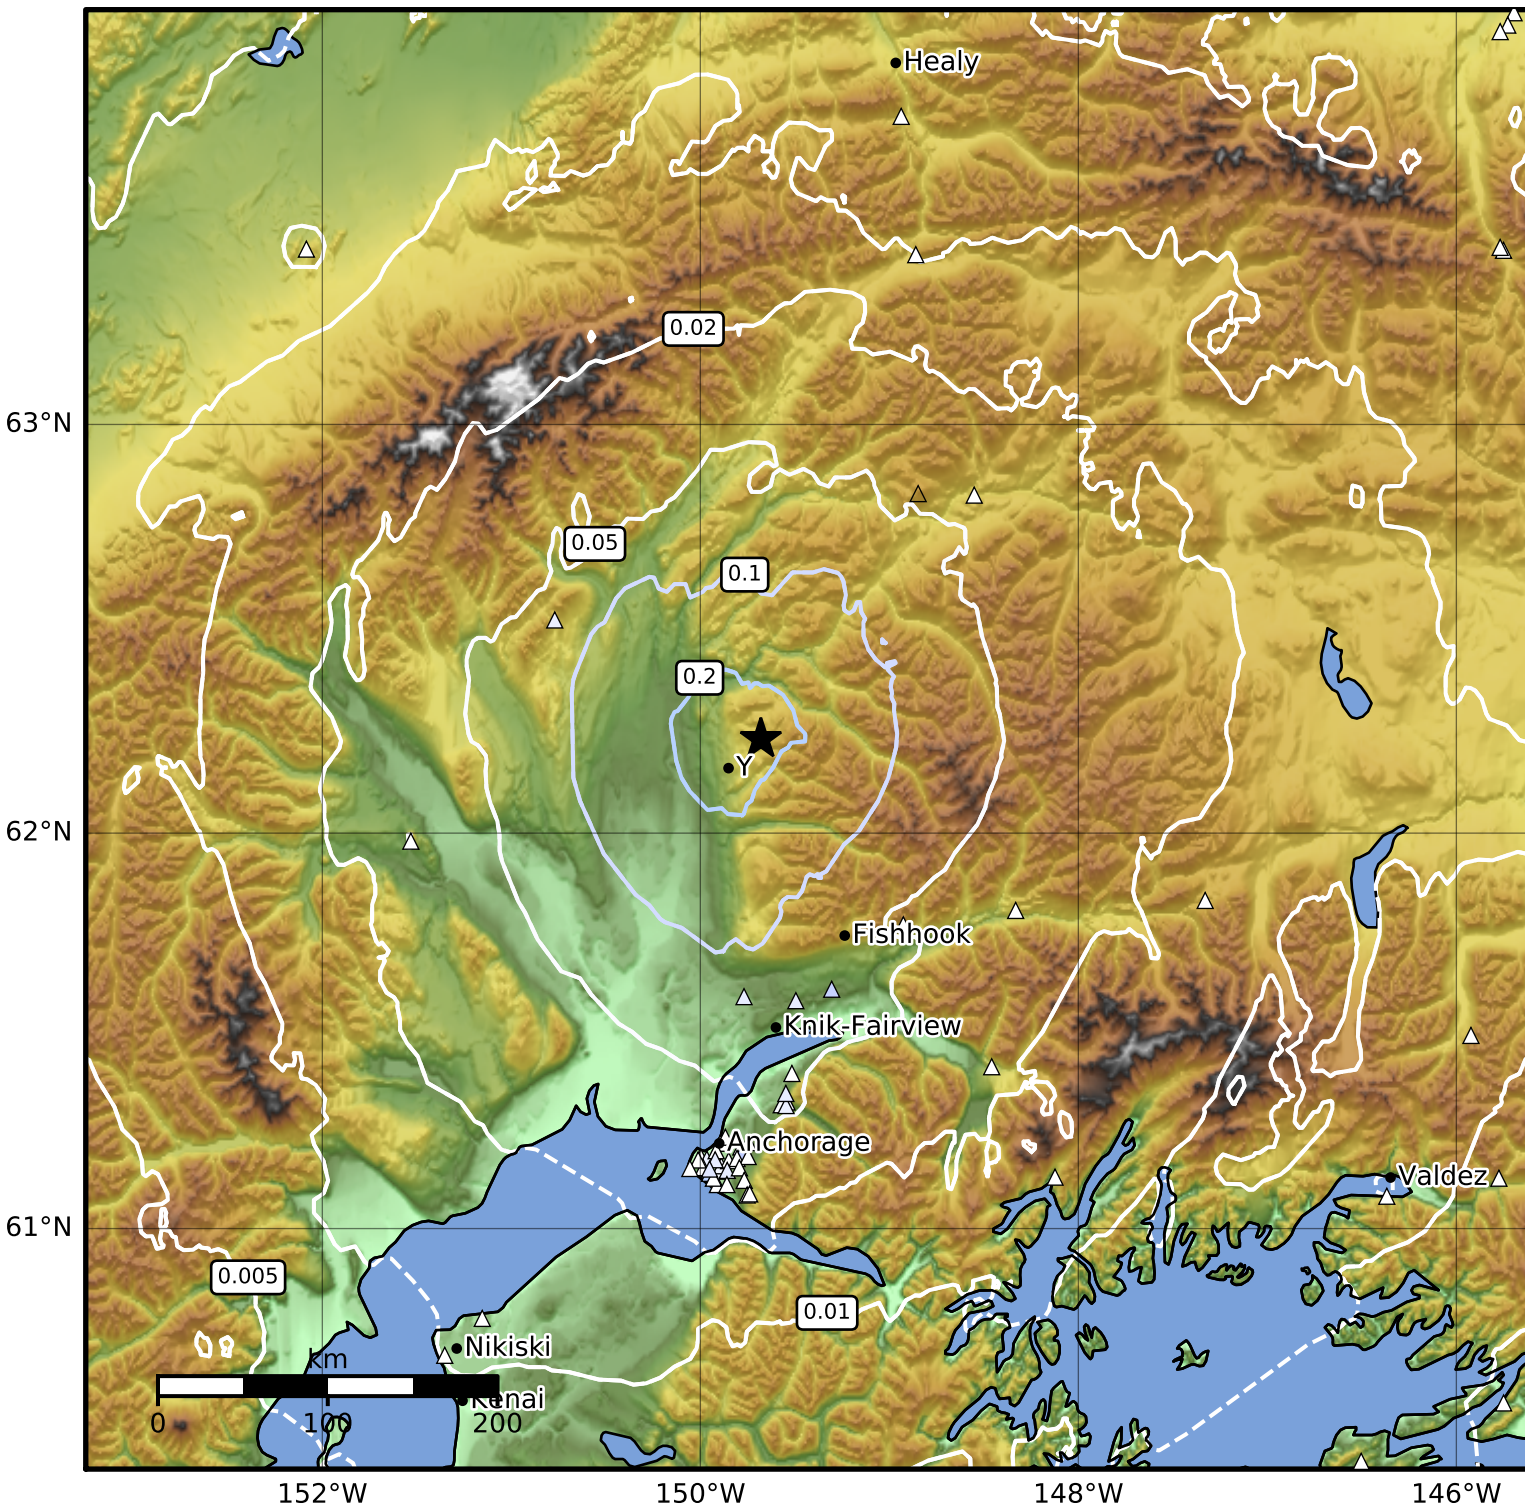

Peak Ground Acceleration Map Alaska Earthquake Center
 ShakeMap: 24 km (15 miles) ESE of Talkeetna
 Apr 18, 2024 20:31:48 UTC M3.6 N62.23 W149.68 Depth: 45.1km ID:ak02450lo8sv

PGA (%g)	0.1	0.2	0.5	1	2	5	10	20	50	100	200
----------	-----	-----	-----	---	---	---	----	----	----	-----	-----

Scale based on Worden et al. (2012)

Version 2: Processed 2024-04-18T22:09:48Z

△ Seismic Instrument ○ Reported Intensity

★ Epicenter