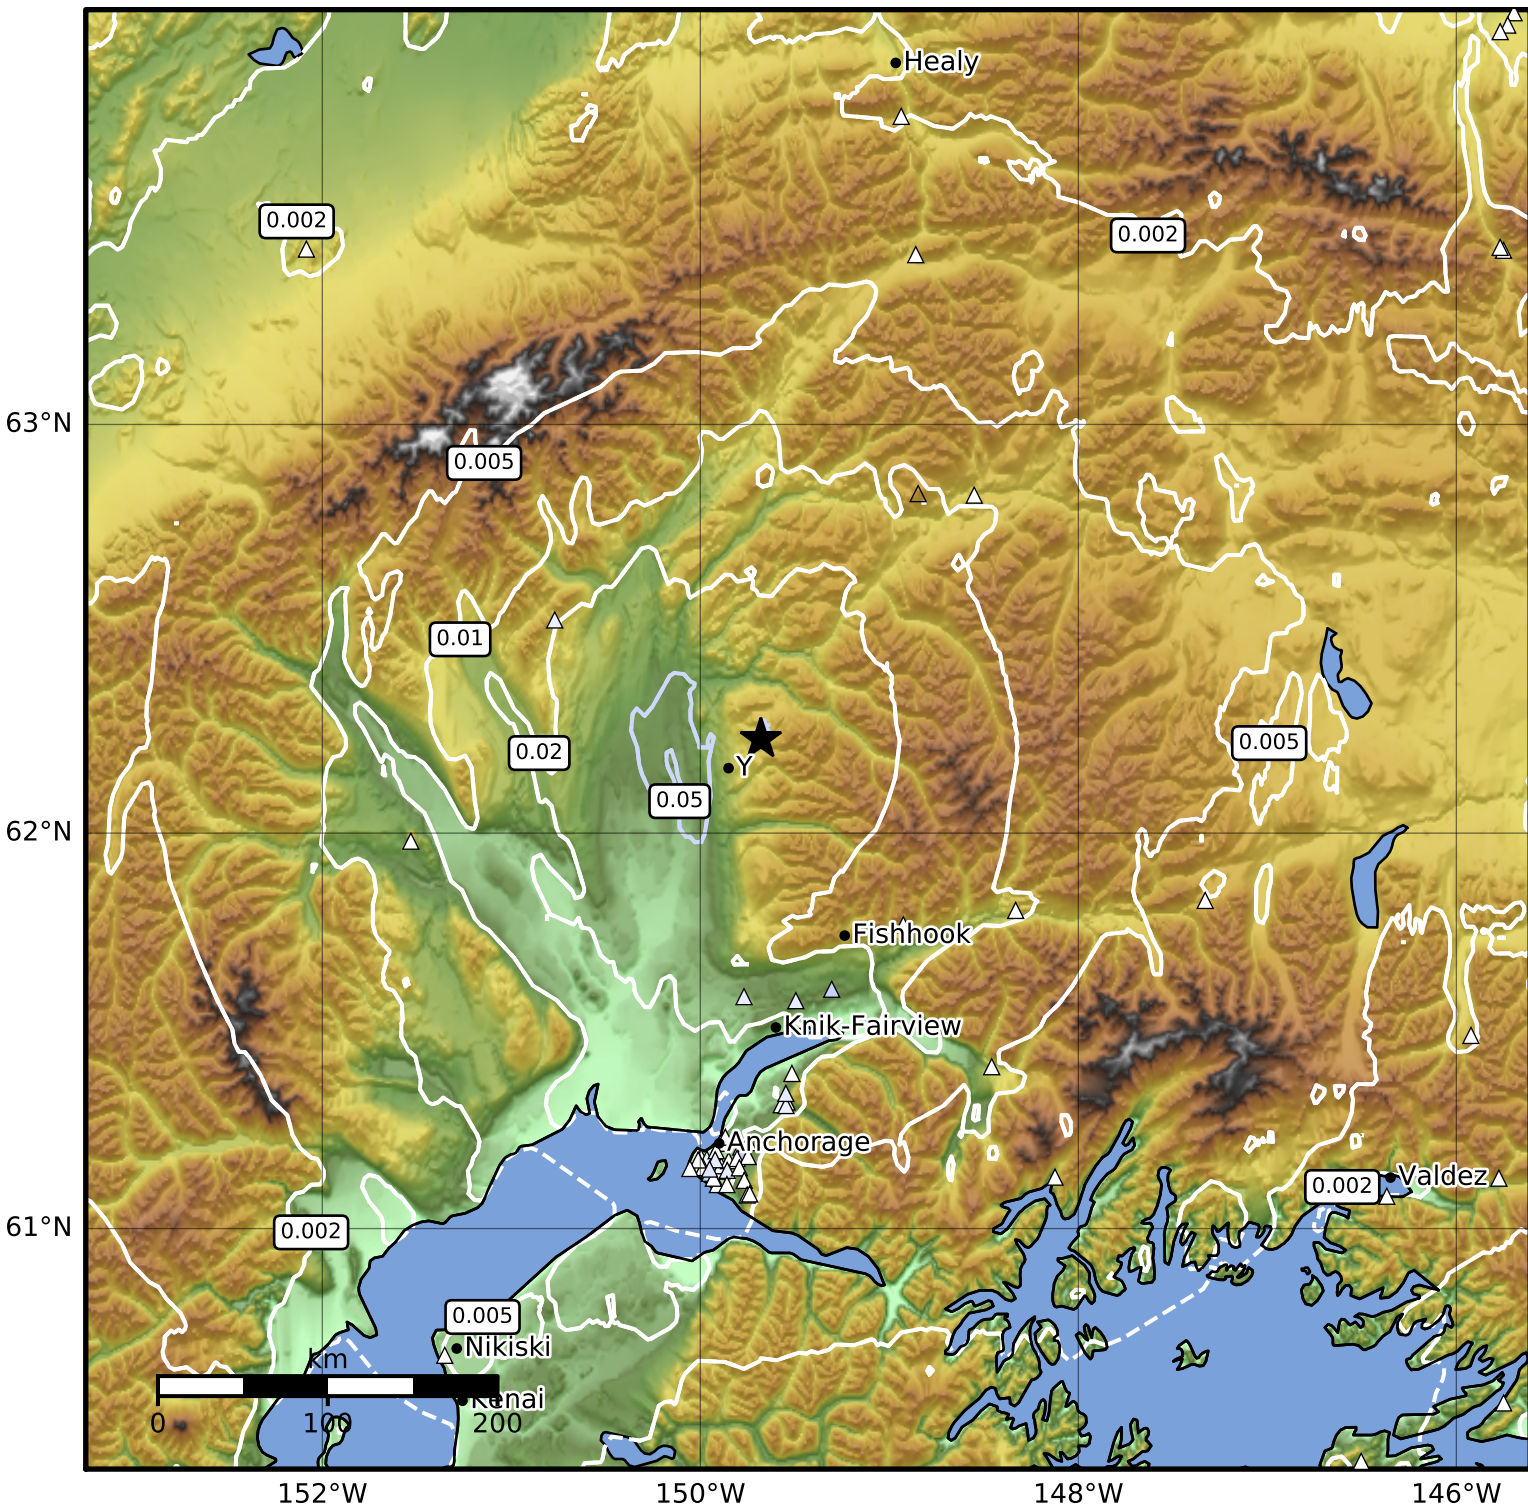

Peak Ground Velocity Map Alaska Earthquake Center
 ShakeMap: 24 km (15 miles) ESE of Talkeetna
 Apr 18, 2024 20:31:48 UTC M3.6 N62.23 W149.68 Depth: 45.1km ID:ak02450lo8sv

PGV (cm/s)	0.1	0.2	0.5	1	2	5	10	20	50	100	200
------------	-----	-----	-----	---	---	---	----	----	----	-----	-----

Scale based on Worden et al. (2012)

Version 2: Processed 2024-04-18T22:09:48Z

△ Seismic Instrument ○ Reported Intensity

★ Epicenter