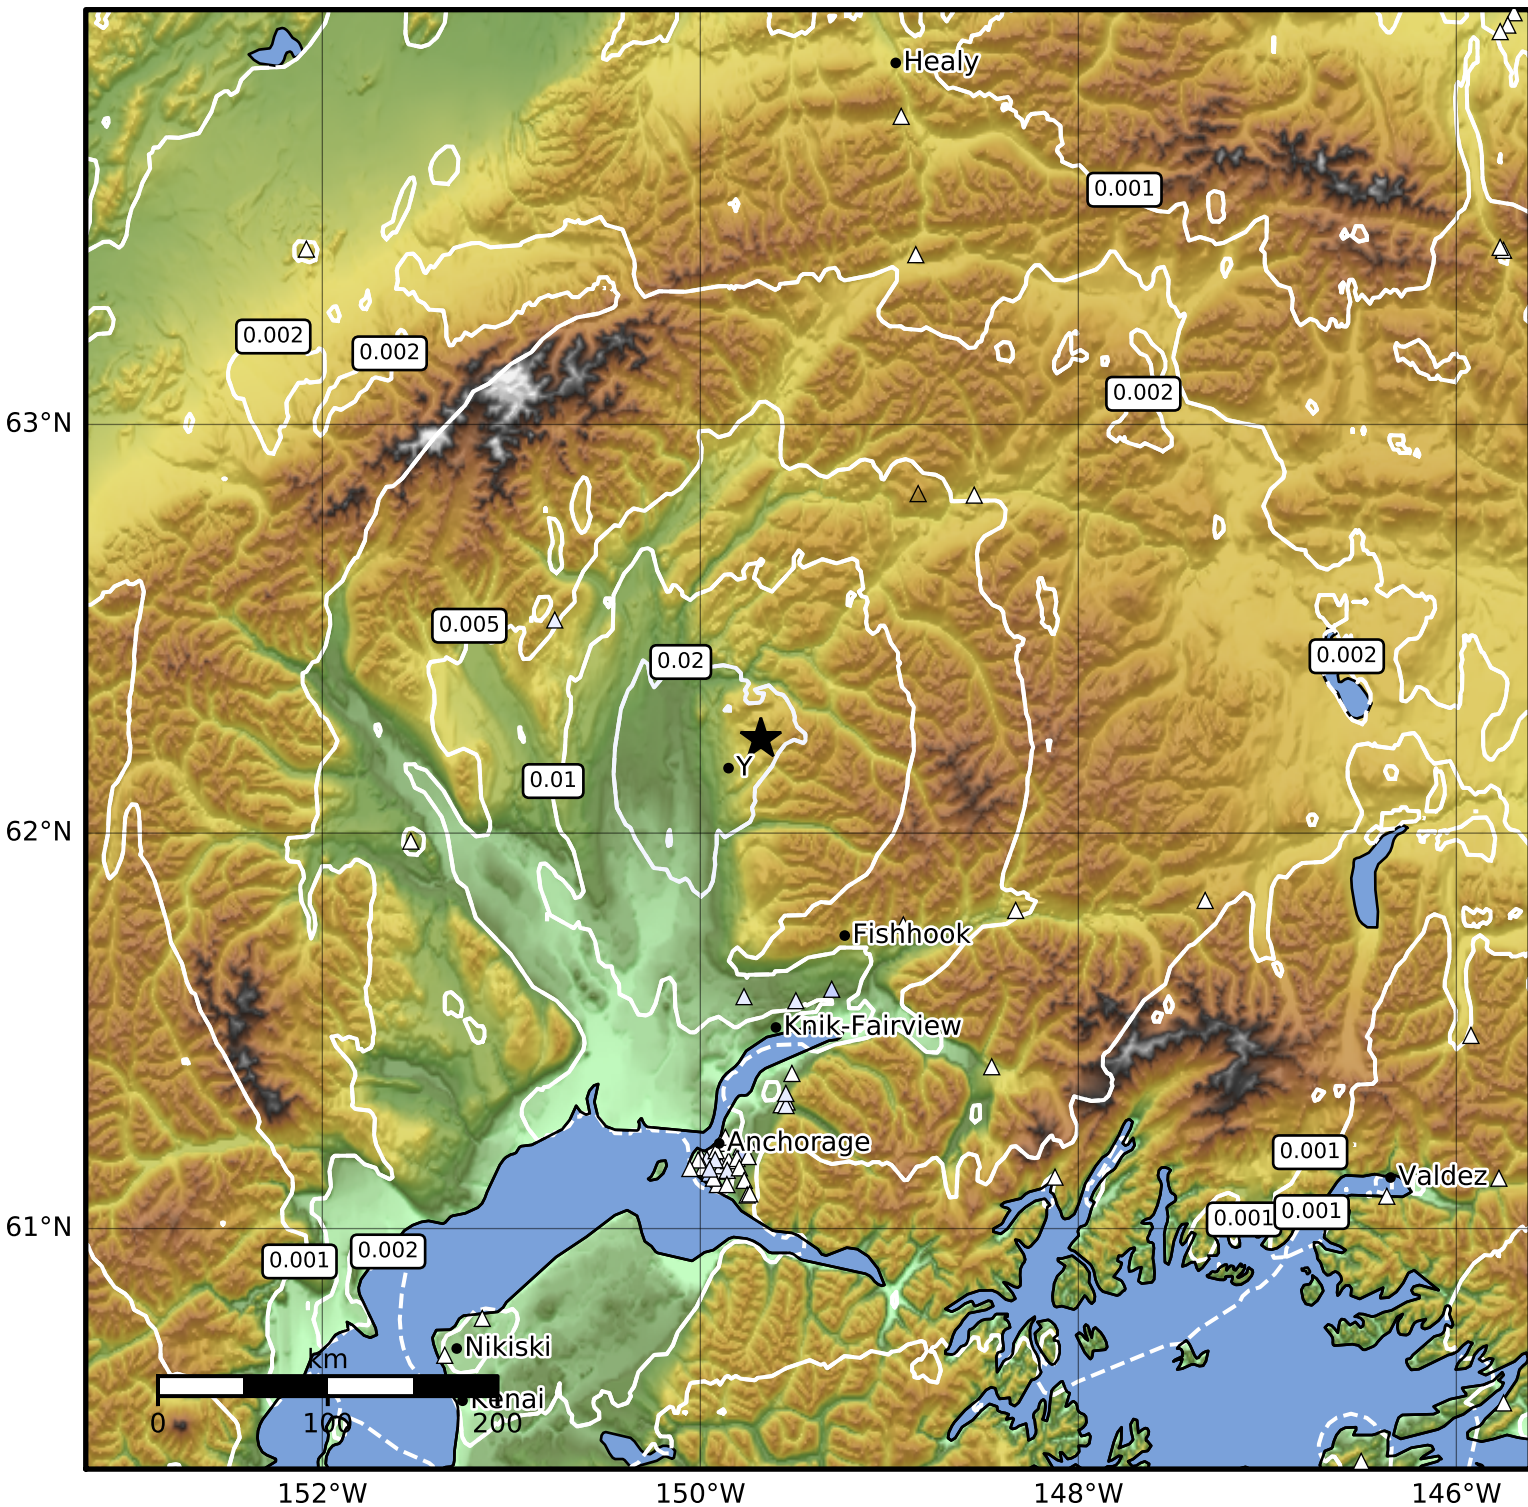

1.0 Second Peak Spectral Acceleration Map Alaska Earthquake Center  
 ShakeMap: 24 km (15 miles) ESE of Talkeetna  
 Apr 18, 2024 20:31:48 UTC M3.6 N62.23 W149.68 Depth: 45.1km ID:ak02450lo8sv

SA(1.0) (%g)	0.1	0.2	0.5	1	2	5	10	20	50	100	200
--------------	-----	-----	-----	---	---	---	----	----	----	-----	-----

Scale based on Worden et al. (2012)

Version 2: Processed 2024-04-18T22:09:48Z

△ Seismic Instrument ○ Reported Intensity

★ Epicenter