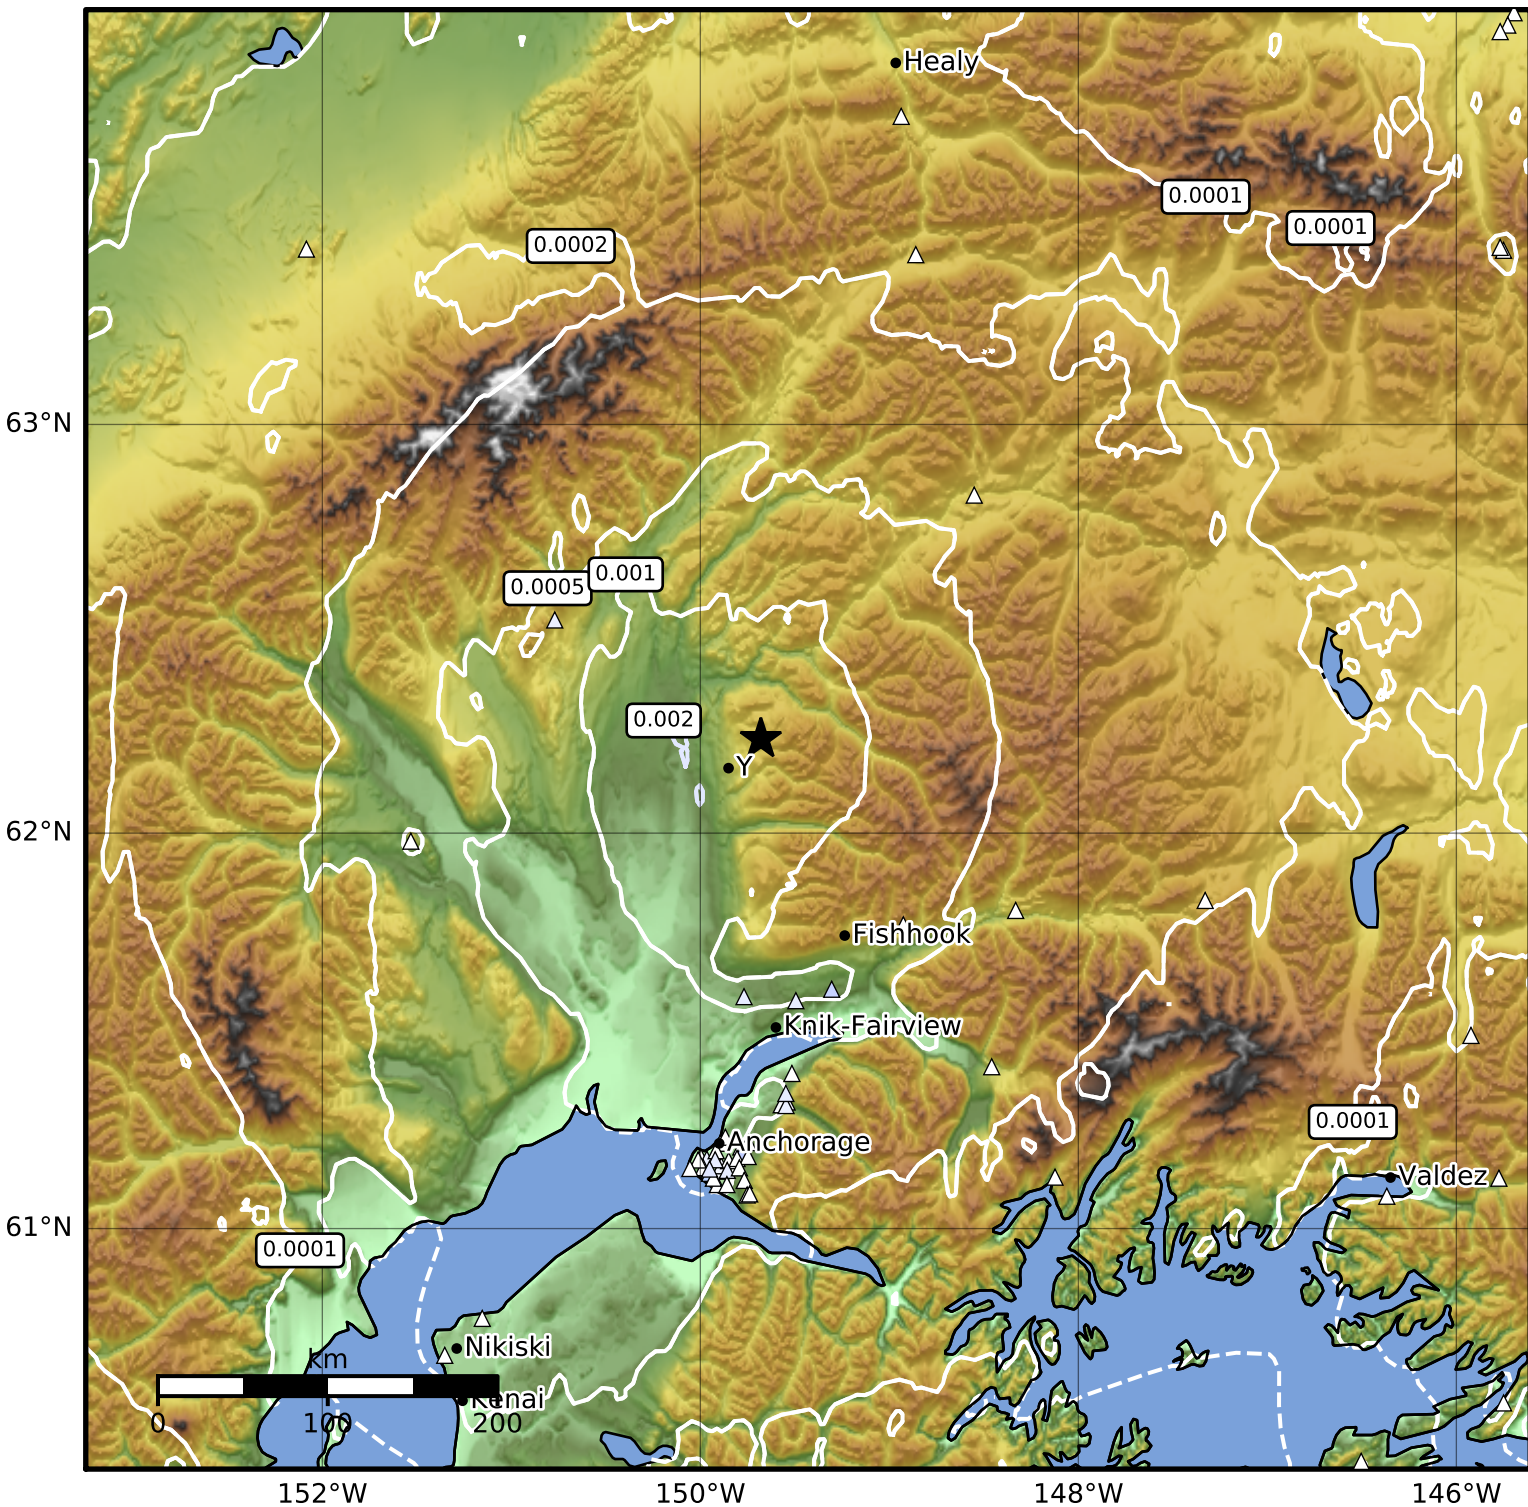

3.0 Second Peak Spectral Acceleration Map Alaska Earthquake Center
 ShakeMap: 24 km (15 miles) ESE of Talkeetna
 Apr 18, 2024 20:31:48 UTC M3.6 N62.23 W149.68 Depth: 45.1km ID:ak02450lo8sv

Scale based on Worden et al. (2012)

Version 2: Processed 2024-04-18T22:09:48Z

△ Seismic Instrument ○ Reported Intensity

★ Epicenter