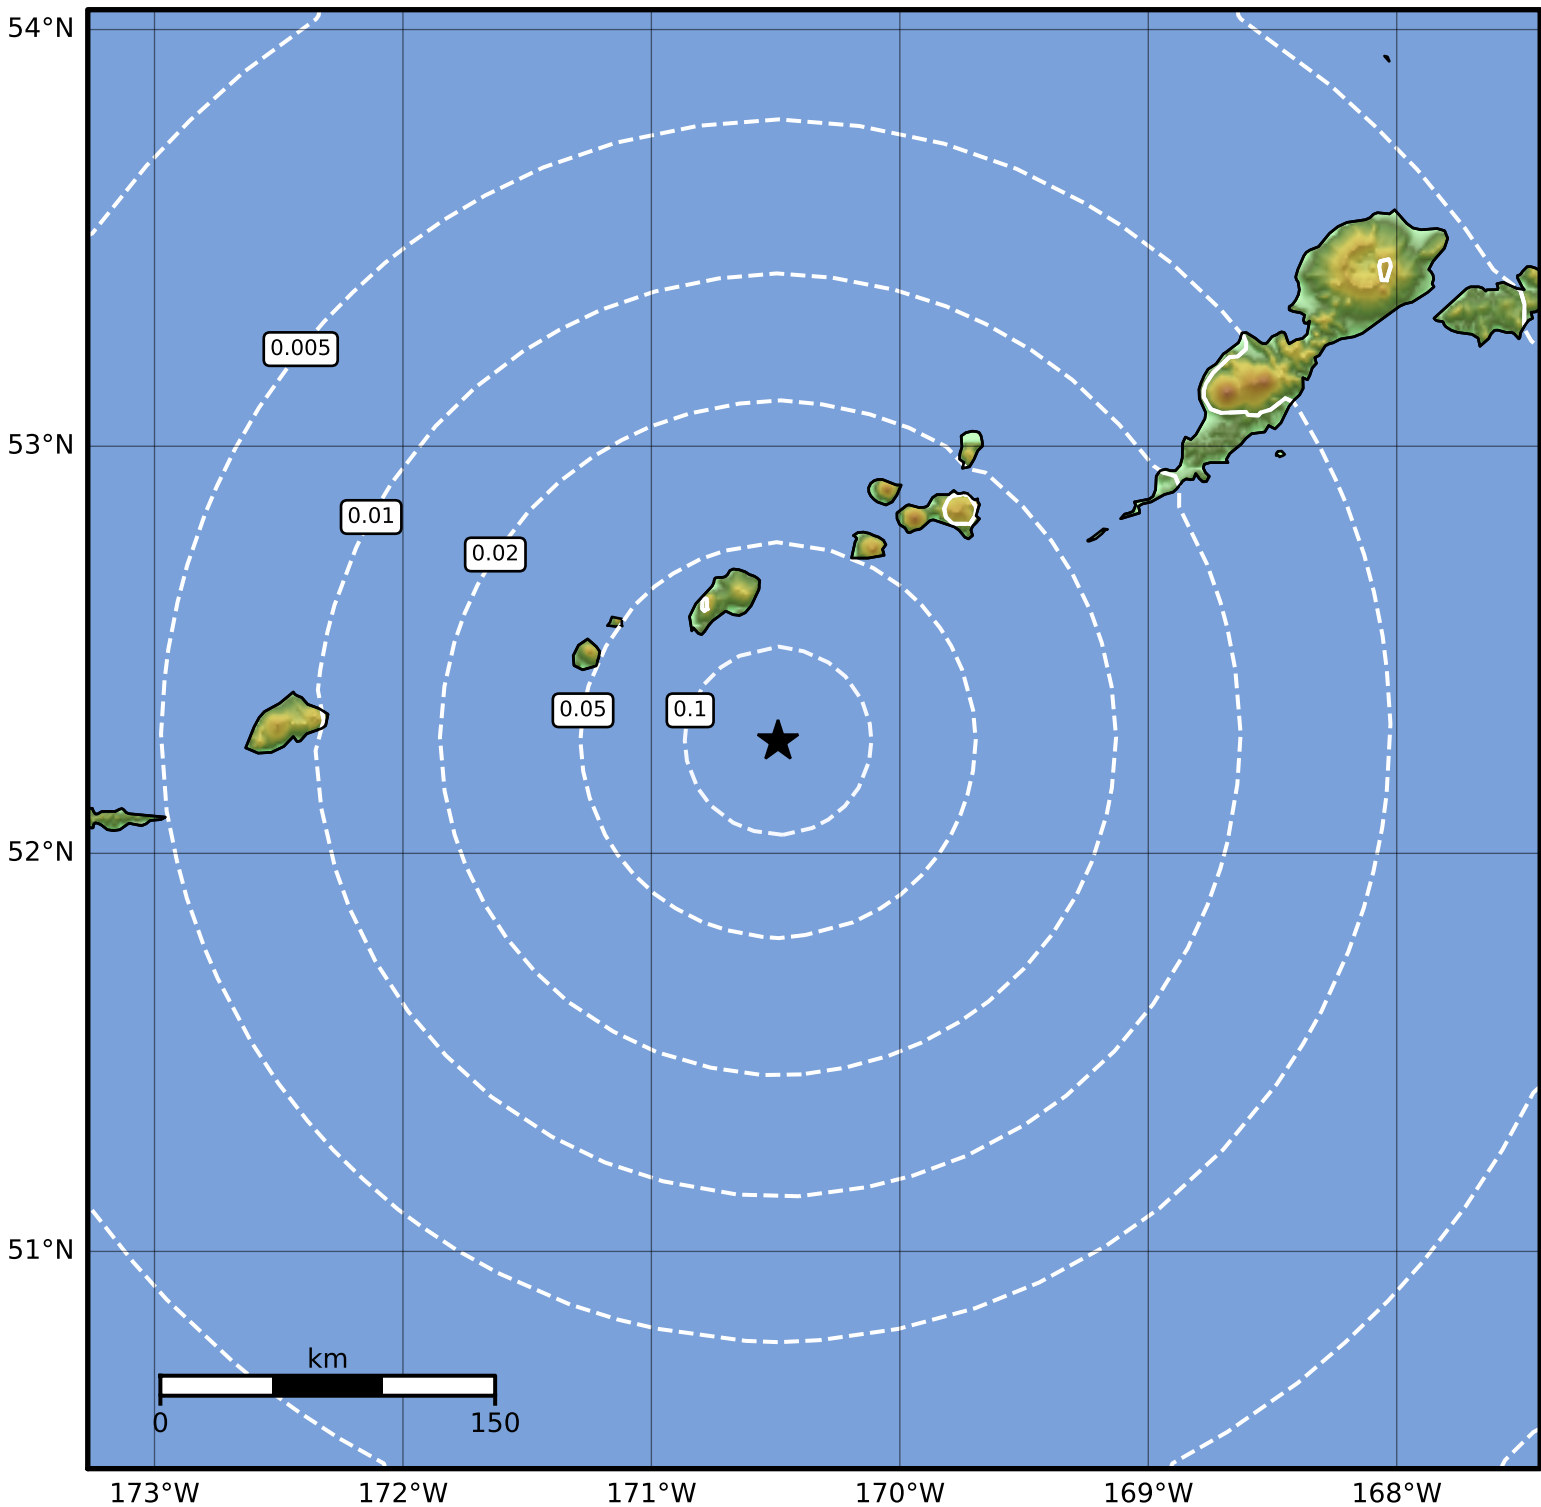

0.3 Second Peak Spectral Acceleration Map Alaska Earthquake Center
 ShakeMap: 103 km (64 miles) E of Amukta Pass
 Jan 03, 2024 05:45:26 UTC M3.6 N52.28 W170.49 Depth: 44.8km ID:ak02451uwqm

SA(0.3) (%g)	0.1	0.2	0.5	1	2	5	10	20	50	100	200
--------------	-----	-----	-----	---	---	---	----	----	----	-----	-----

Scale based on Worden et al. (2012)

Version 1: Processed 2024-01-03T06:30:55Z

△ Seismic Instrument ○ Reported Intensity

★ Epicenter