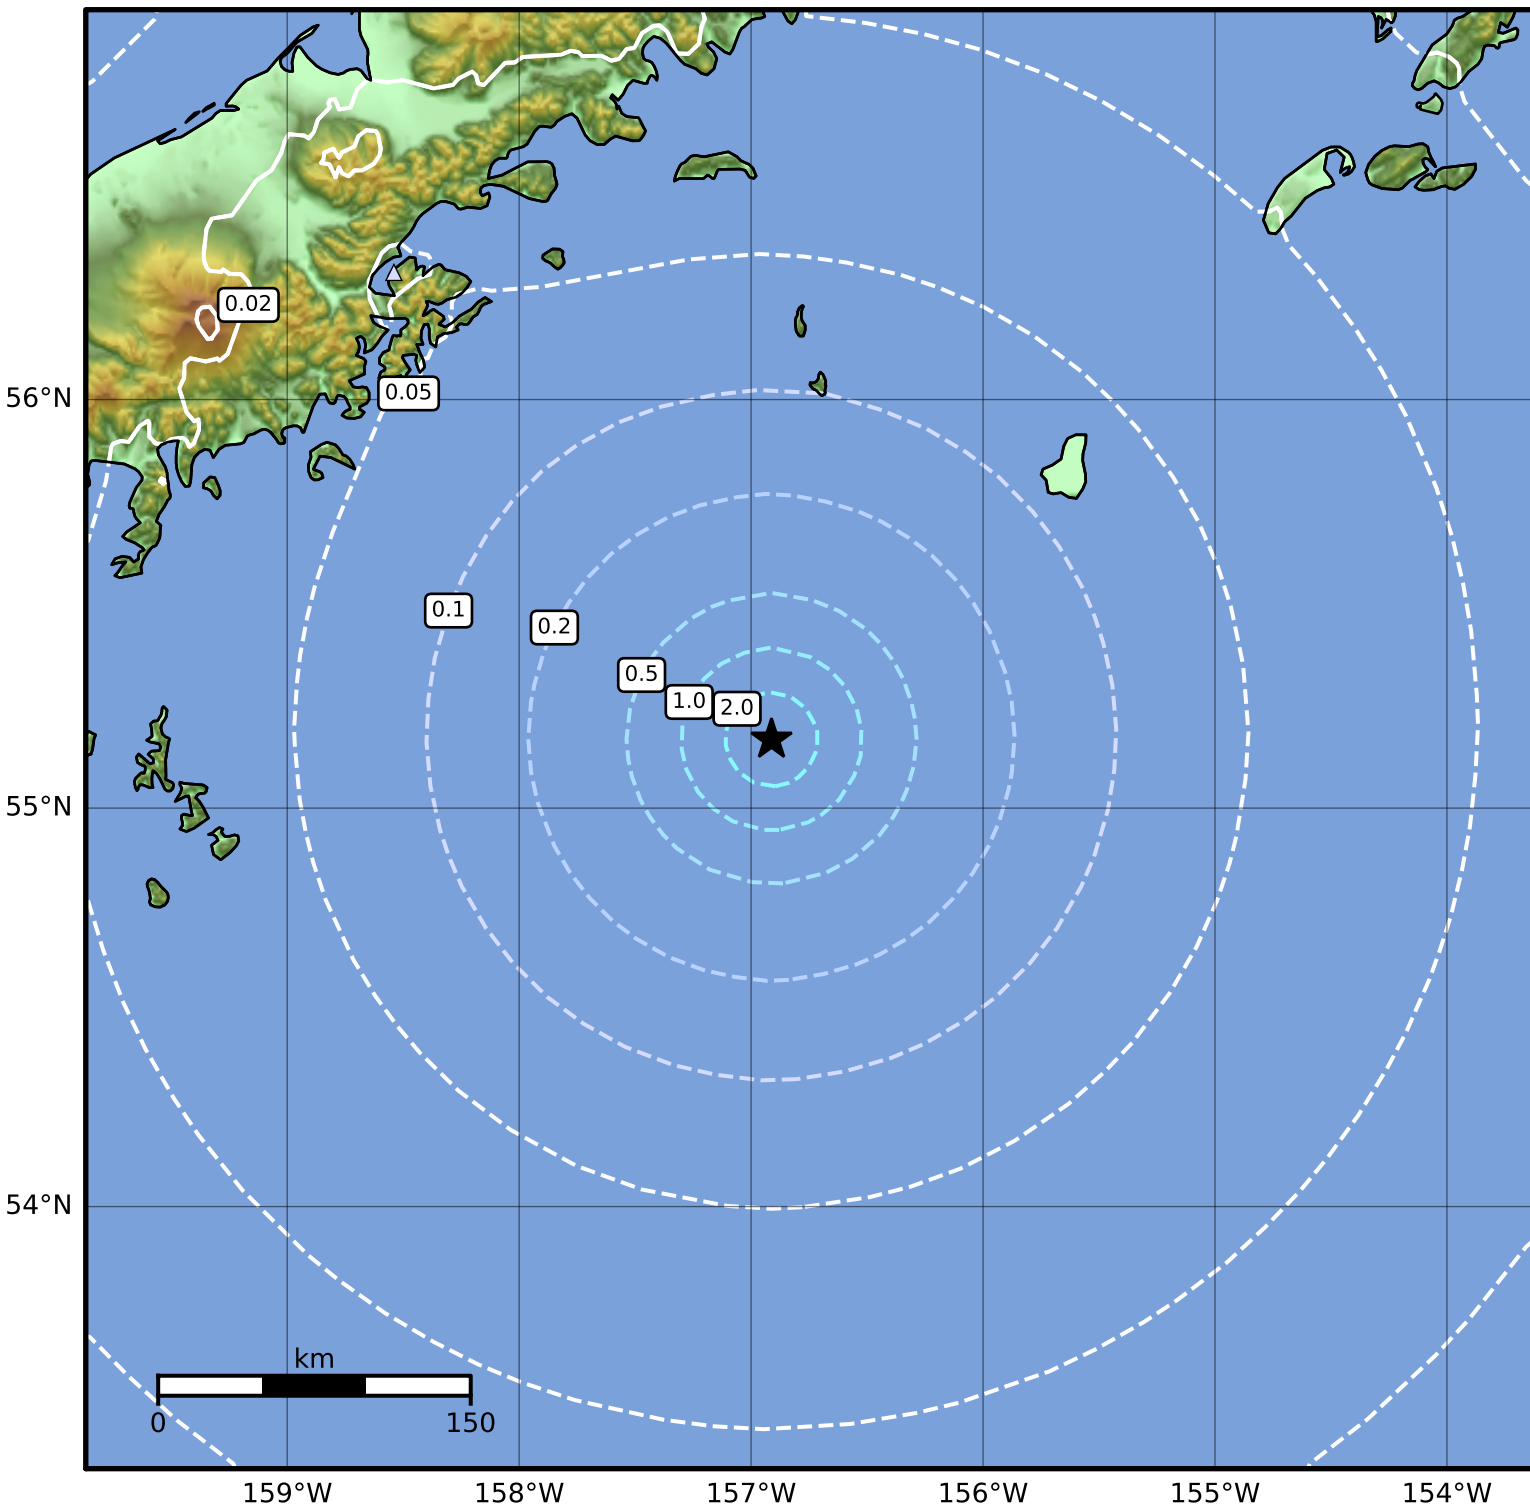

Peak Ground Acceleration Map Alaska Earthquake Center
 ShakeMap: 156 km (97 miles) SE of Chignik
 Apr 19, 2024 07:27:33 UTC M4.6 N55.17 W156.91 Depth: 15.8km ID:ak024521g2jy

PGA (%g)	0.1	0.2	0.5	1	2	5	10	20	50	100	200
----------	-----	-----	-----	---	---	---	----	----	----	-----	-----

Scale based on Worden et al. (2012)

Version 2: Processed 2024-04-19T12:59:39Z

△ Seismic Instrument ○ Reported Intensity

★ Epicenter