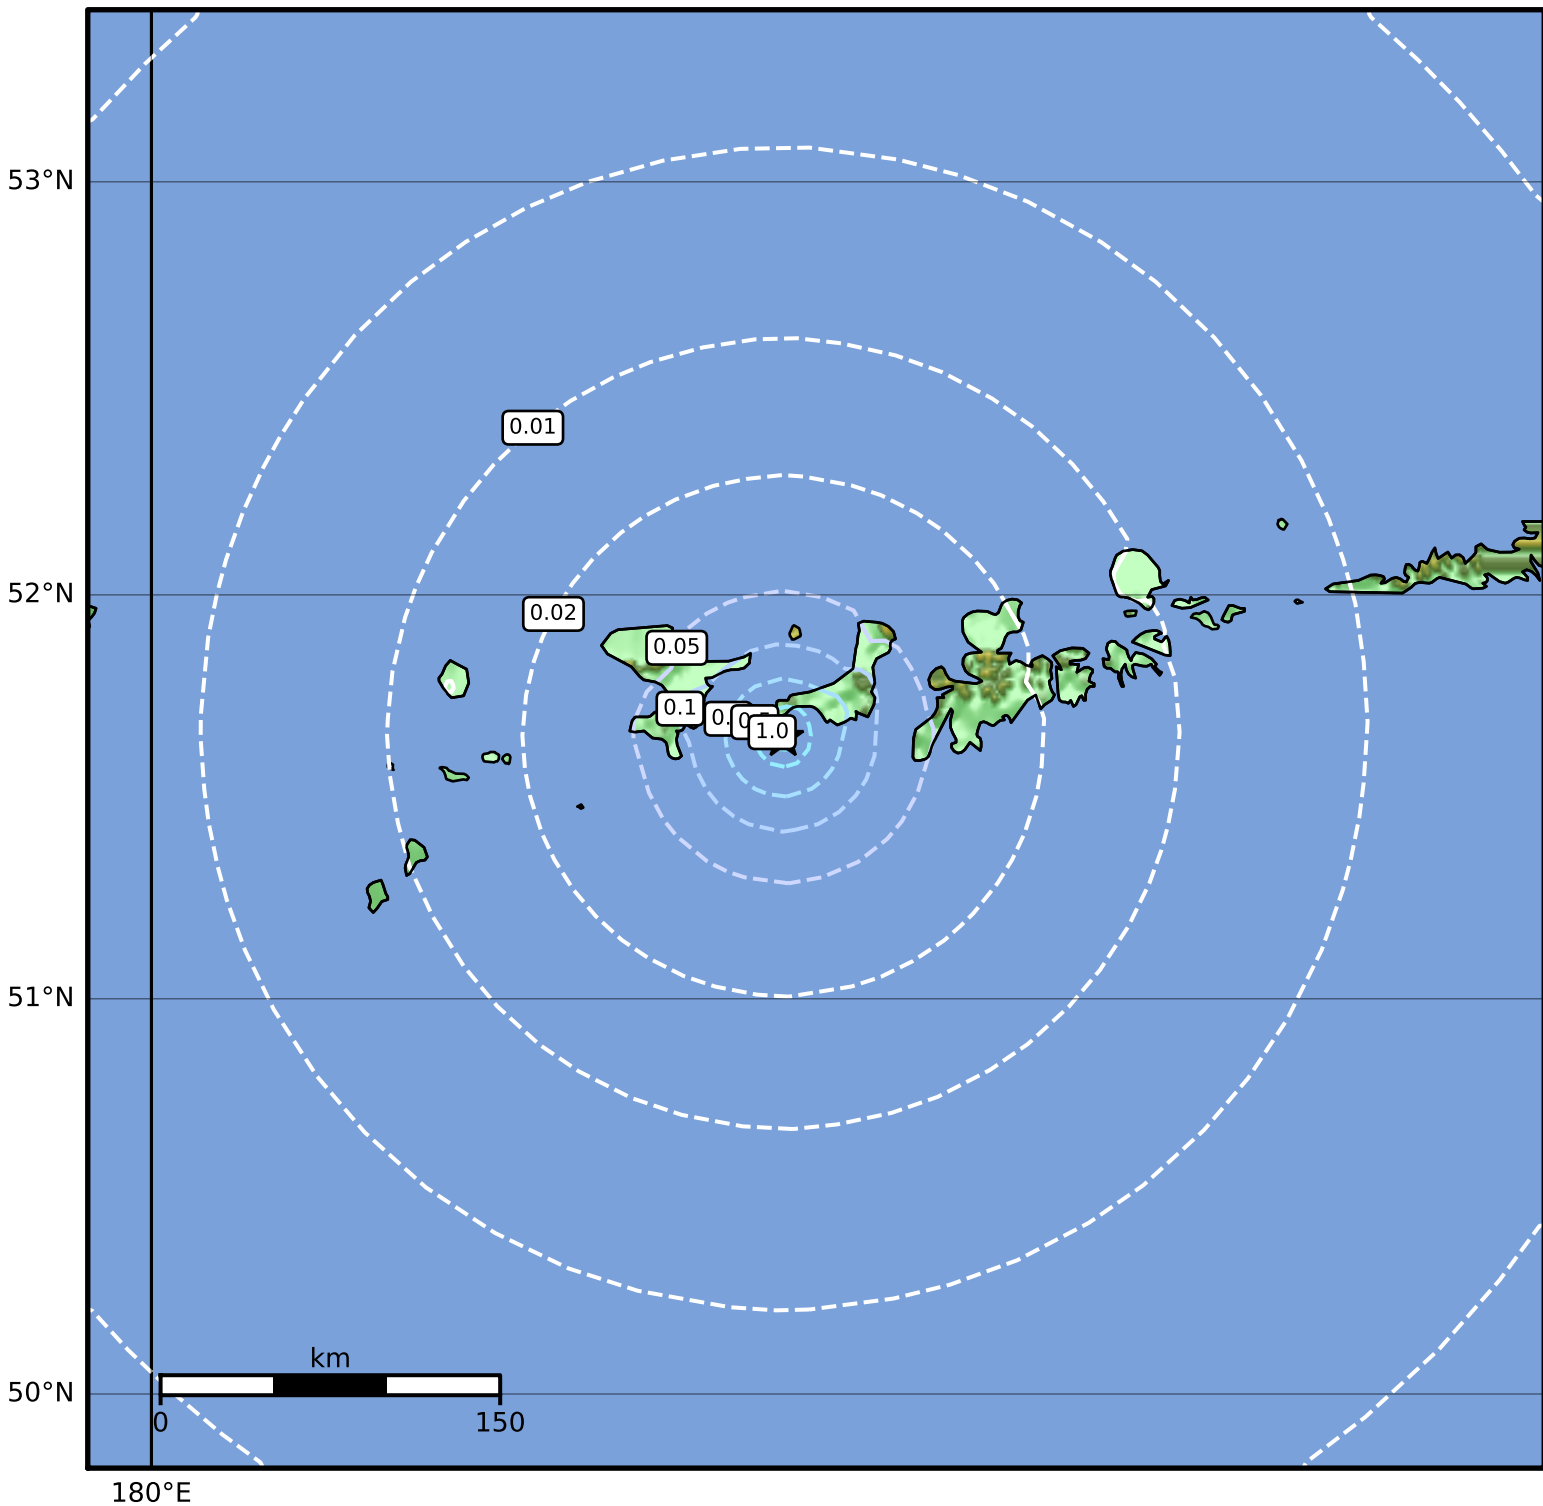

Peak Ground Velocity Map Alaska Earthquake Center
ShakeMap: 63 km (39 miles) WSW of Adak
Apr 19, 2024 12:53:54 UTC M3.9 N51.65 W177.49 Depth: 2.4km ID:ak024524kuqp

Scale based on Worden et al. (2012)

Version 1: Processed 2024-04-19T13:04:26Z

△ Seismic Instrument ○ Reported Intensity

★ Epicenter