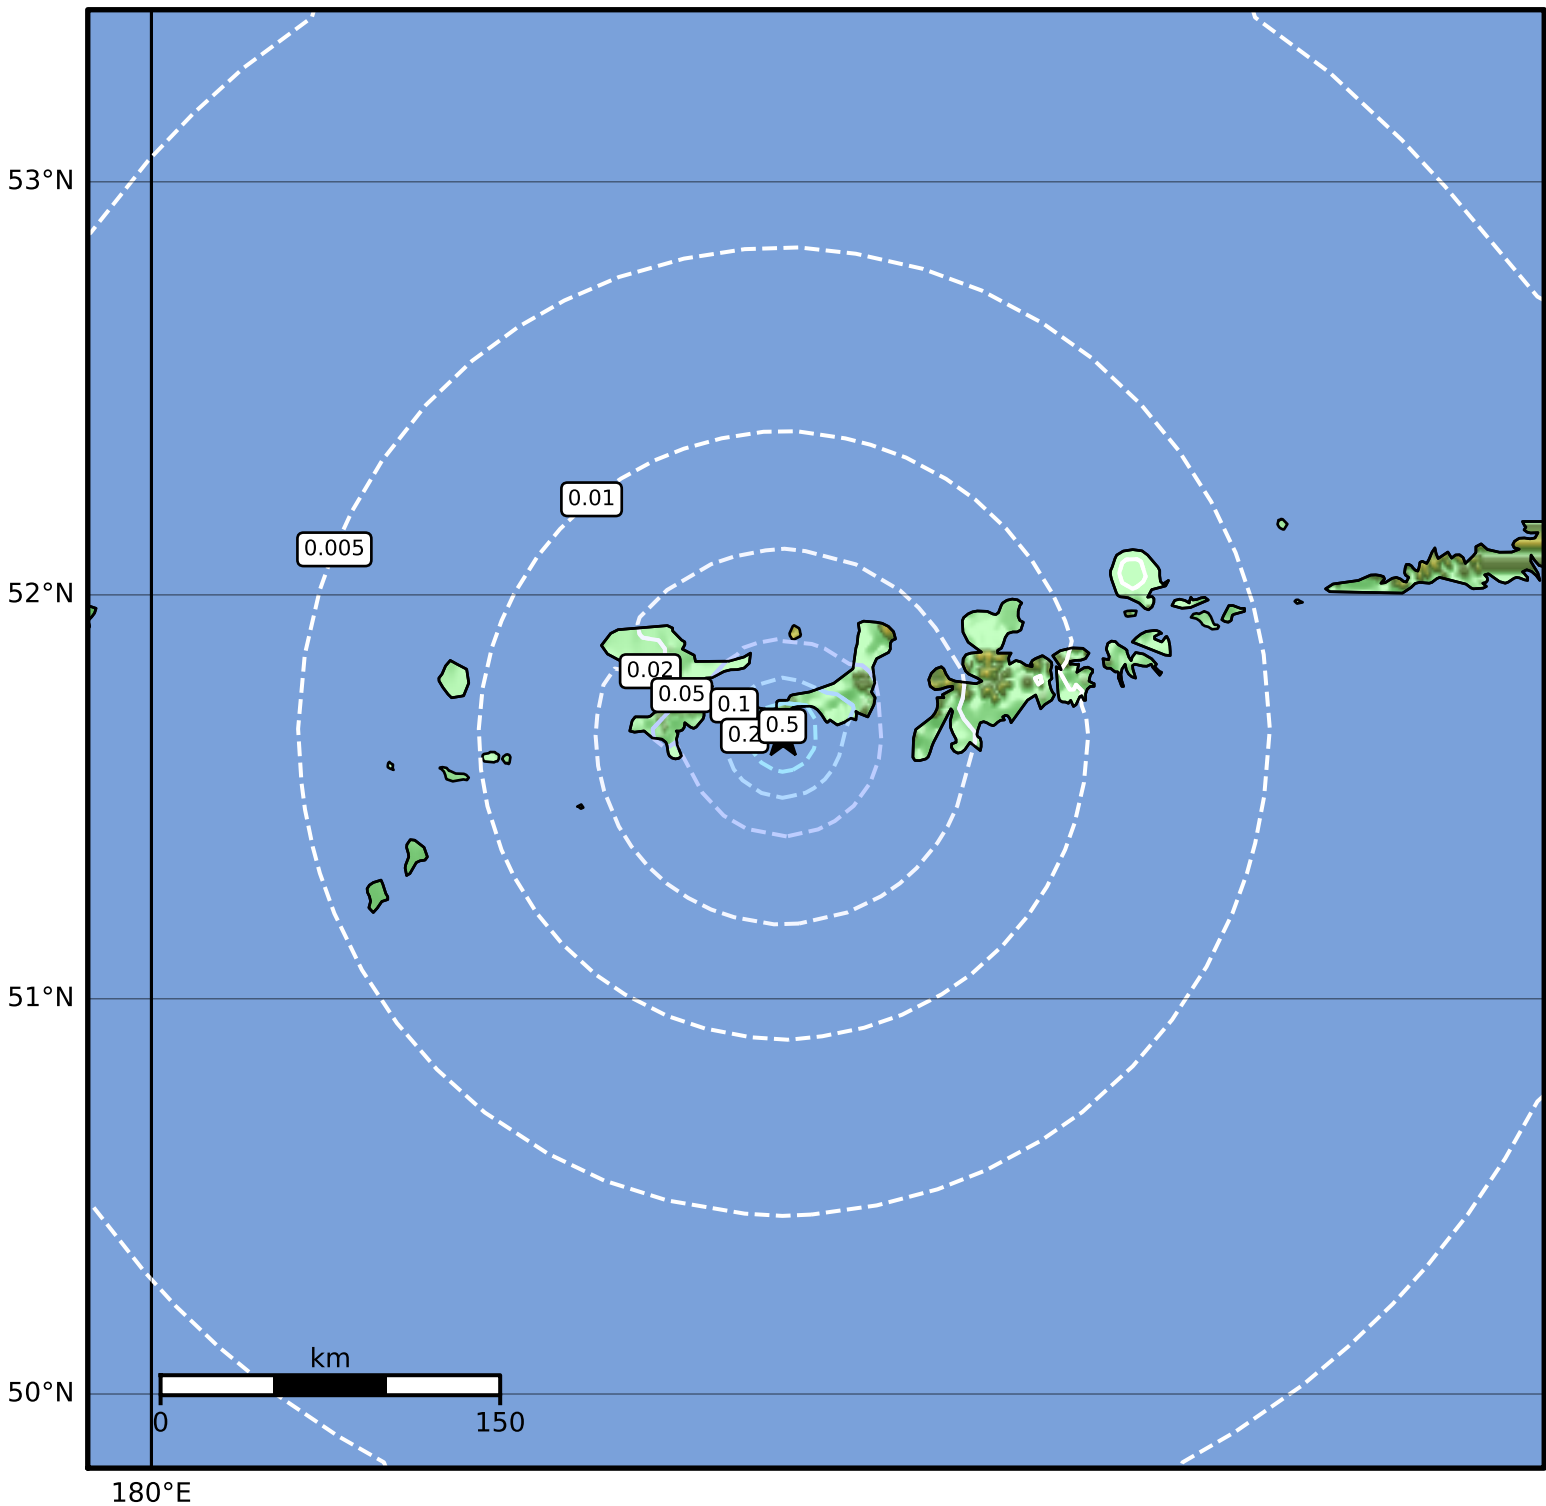

1.0 Second Peak Spectral Acceleration Map Alaska Earthquake Center
 ShakeMap: 63 km (39 miles) WSW of Adak
 Apr 19, 2024 12:53:54 UTC M3.9 N51.65 W177.49 Depth: 2.4km ID:ak024524kuqp

SA(1.0) (%g)	0.1	0.2	0.5	1	2	5	10	20	50	100	200
--------------	-----	-----	-----	---	---	---	----	----	----	-----	-----

Scale based on Worden et al. (2012)

Version 1: Processed 2024-04-19T13:04:26Z

△ Seismic Instrument ○ Reported Intensity

★ Epicenter