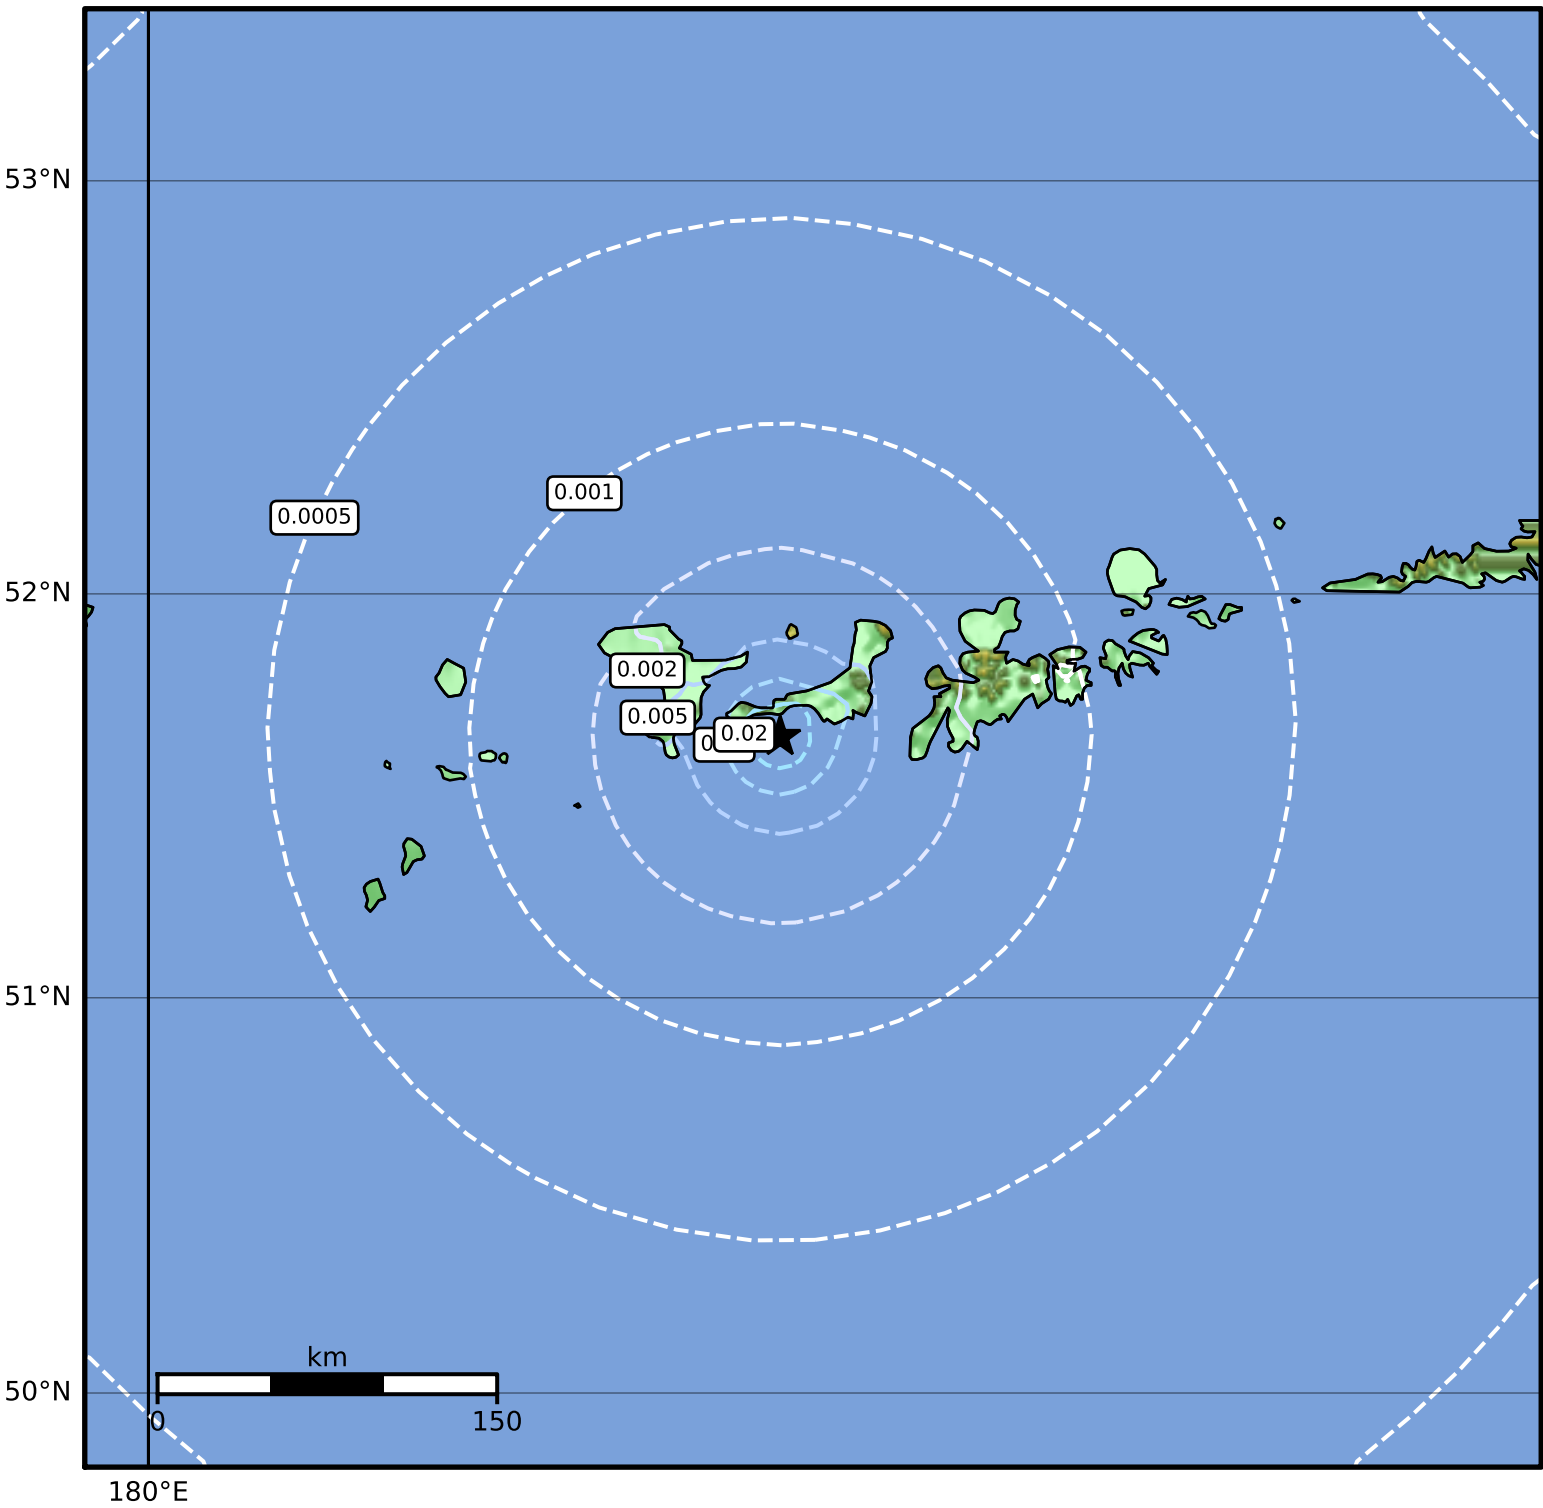

3.0 Second Peak Spectral Acceleration Map Alaska Earthquake Center
ShakeMap: 63 km (39 miles) WSW of Adak
Apr 19, 2024 12:53:54 UTC M3.9 N51.65 W177.49 Depth: 2.4km ID:ak024524kuqp

Scale based on Worden et al. (2012)

Version 1: Processed 2024-04-19T13:04:26Z

△ Seismic Instrument ○ Reported Intensity

★ Epicenter