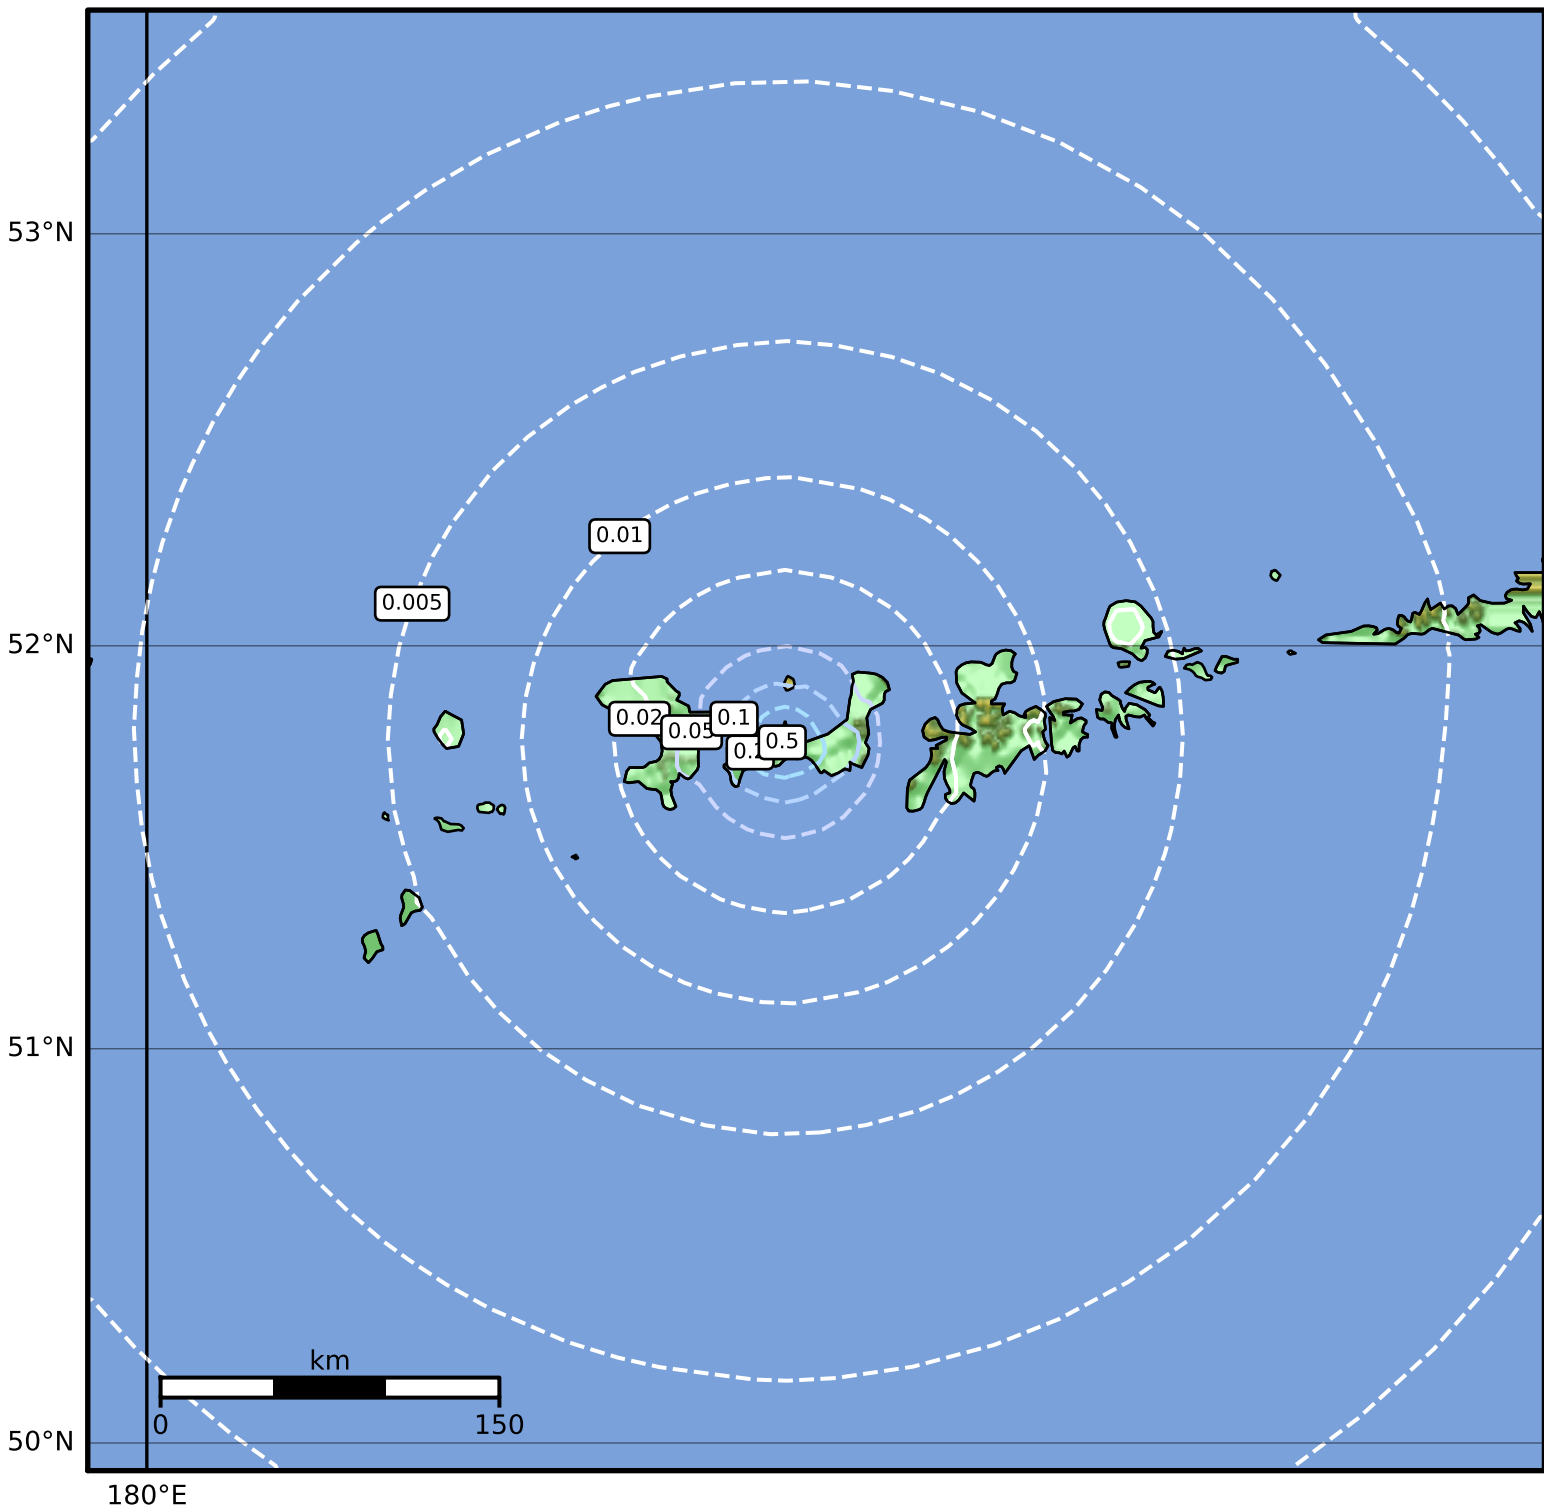

Peak Ground Velocity Map Alaska Earthquake Center
ShakeMap: 57 km (35 miles) WSW of Adak
Apr 19, 2024 16:05:25 UTC M3.6 N51.76 W177.46 Depth: 4.8km ID:ak024526o8ku

Scale based on Worden et al. (2012)

Version 2: Processed 2024-04-19T20:54:09Z

△ Seismic Instrument ○ Reported Intensity

★ Epicenter