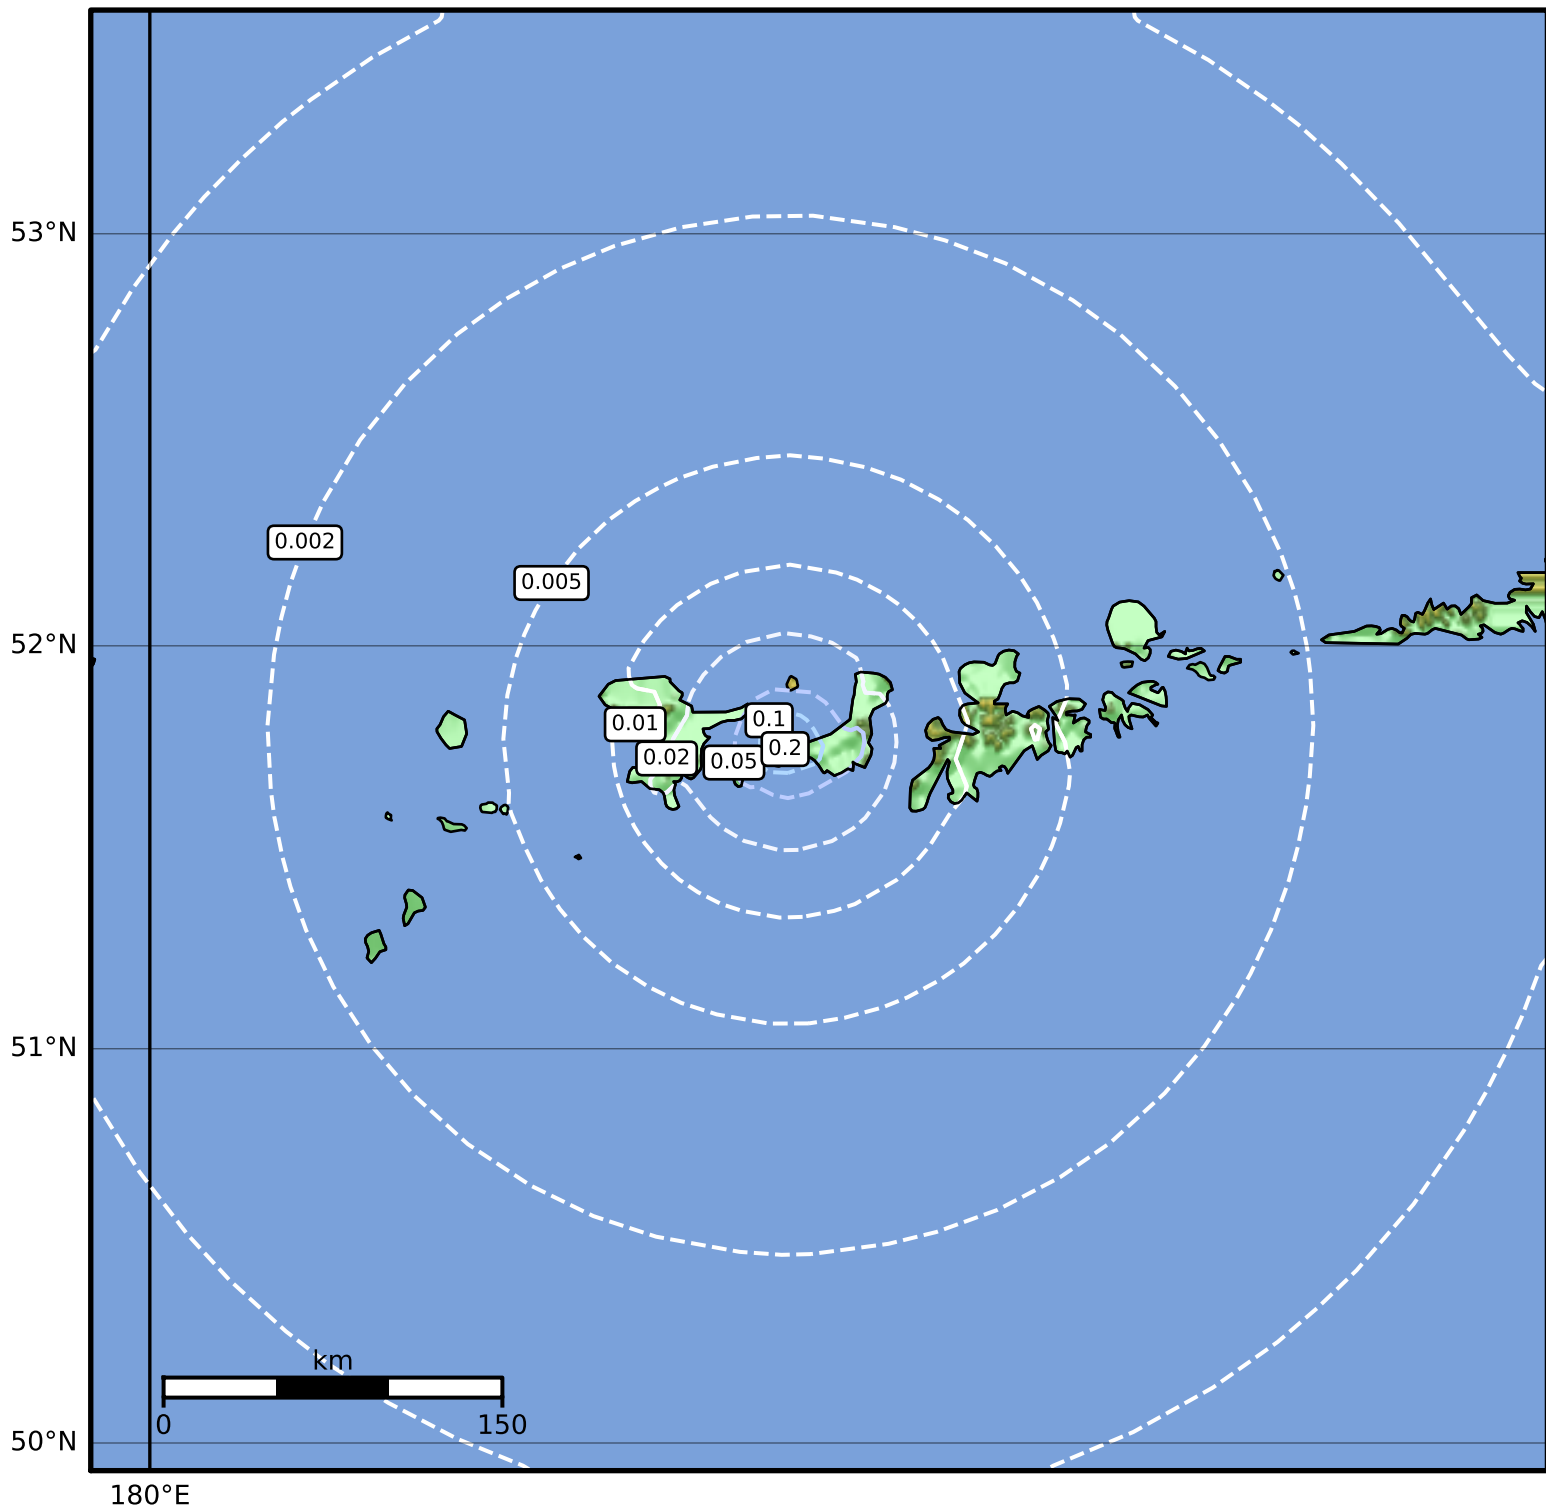

1.0 Second Peak Spectral Acceleration Map Alaska Earthquake Center
 ShakeMap: 57 km (35 miles) WSW of Adak
 Apr 19, 2024 16:05:25 UTC M3.6 N51.76 W177.46 Depth: 4.8km ID:ak024526o8ku

SA(1.0) (%g)	0.1	0.2	0.5	1	2	5	10	20	50	100	200
--------------	-----	-----	-----	---	---	---	----	----	----	-----	-----

Scale based on Worden et al. (2012)

Version 2: Processed 2024-04-19T20:54:09Z

△ Seismic Instrument ○ Reported Intensity

★ Epicenter