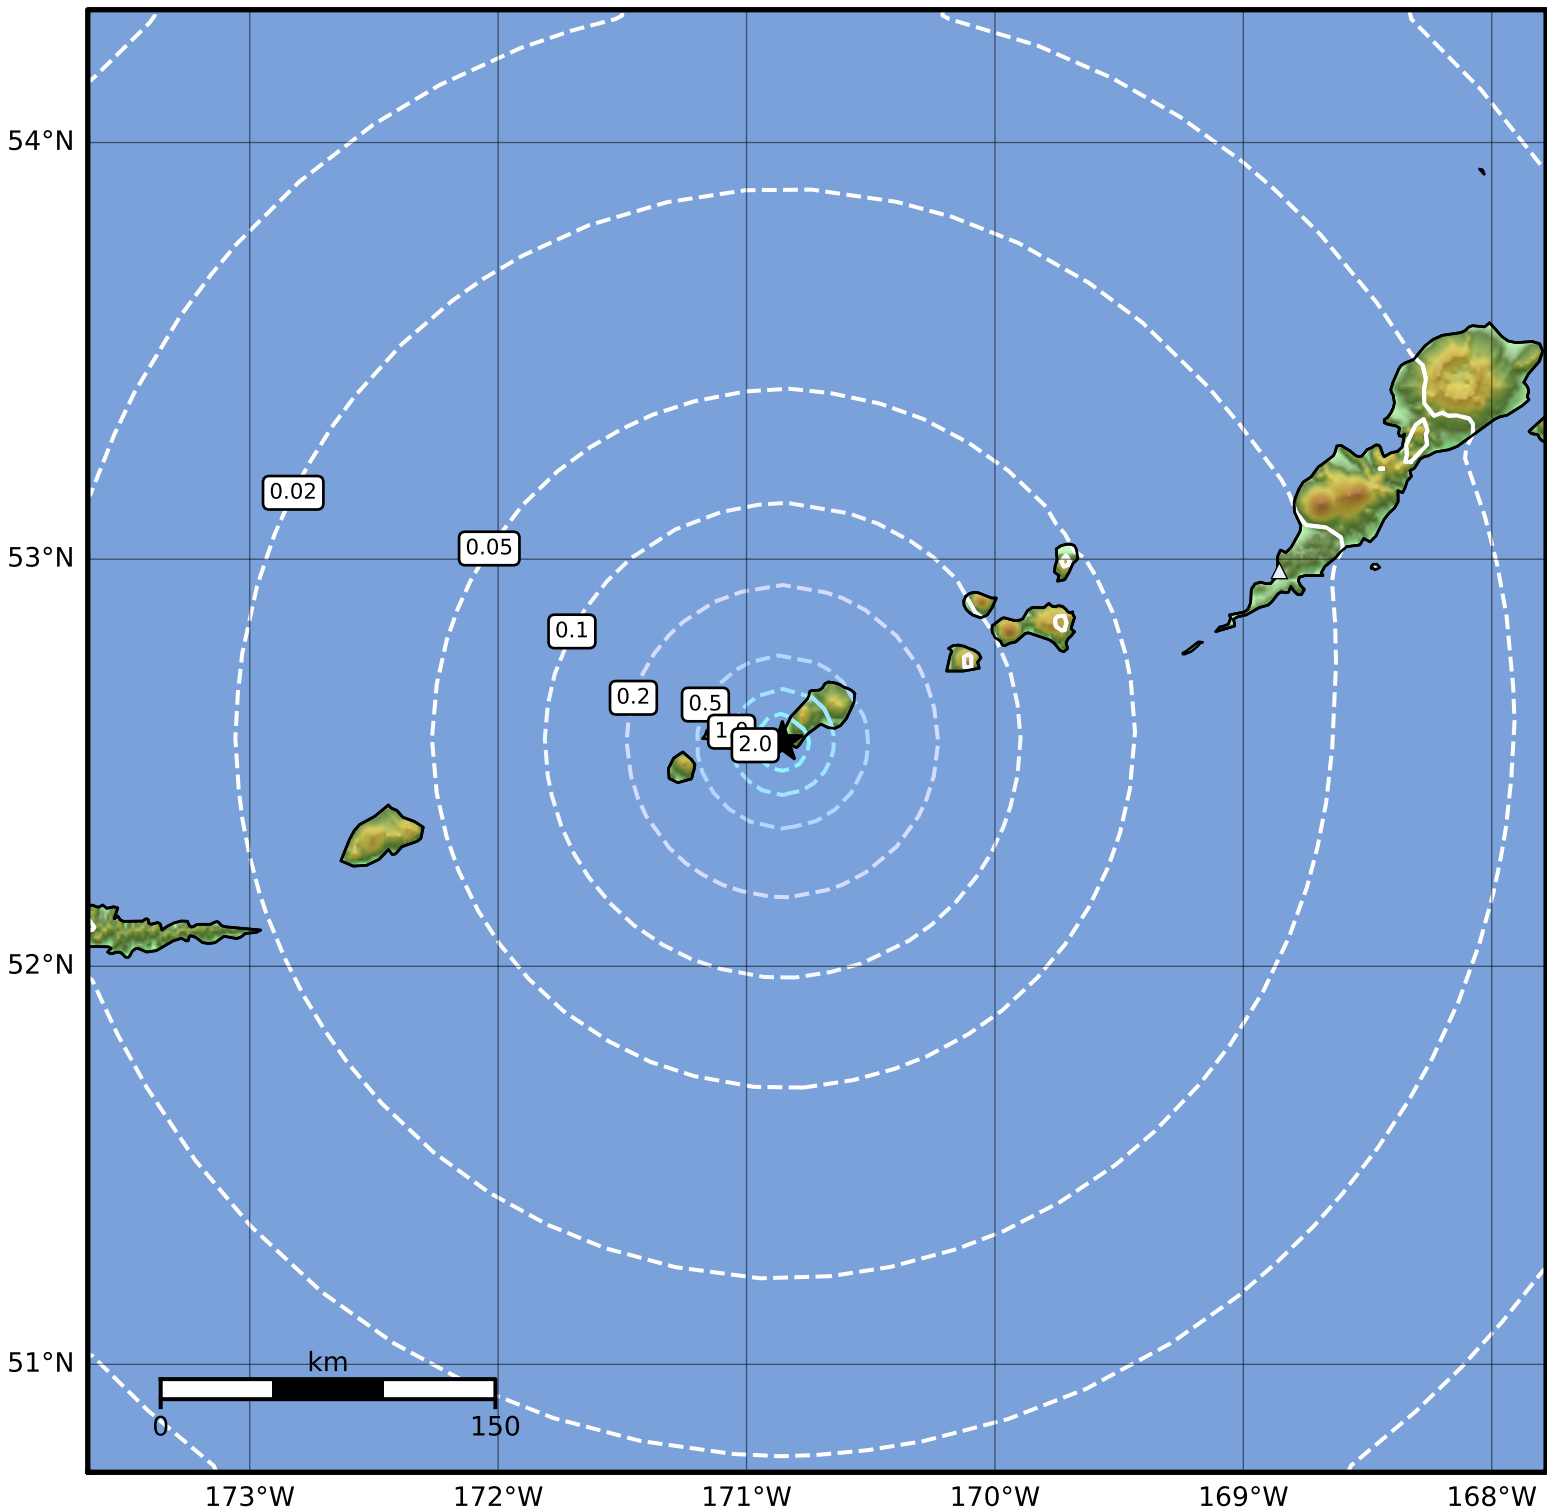

0.3 Second Peak Spectral Acceleration Map Alaska Earthquake Center  
 ShakeMap: 81 km (50 miles) ENE of Amukta Pass  
 Apr 19, 2024 16:25:45 UTC M3.9 N52.55 W170.86 Depth: 4.8km ID:ak024526skeu

SA(0.3) (%g)	0.1	0.2	0.5	1	2	5	10	20	50	100	200
--------------	-----	-----	-----	---	---	---	----	----	----	-----	-----

Scale based on Worden et al. (2012)

Version 2: Processed 2024-04-19T21:02:03Z

△ Seismic Instrument ○ Reported Intensity

★ Epicenter