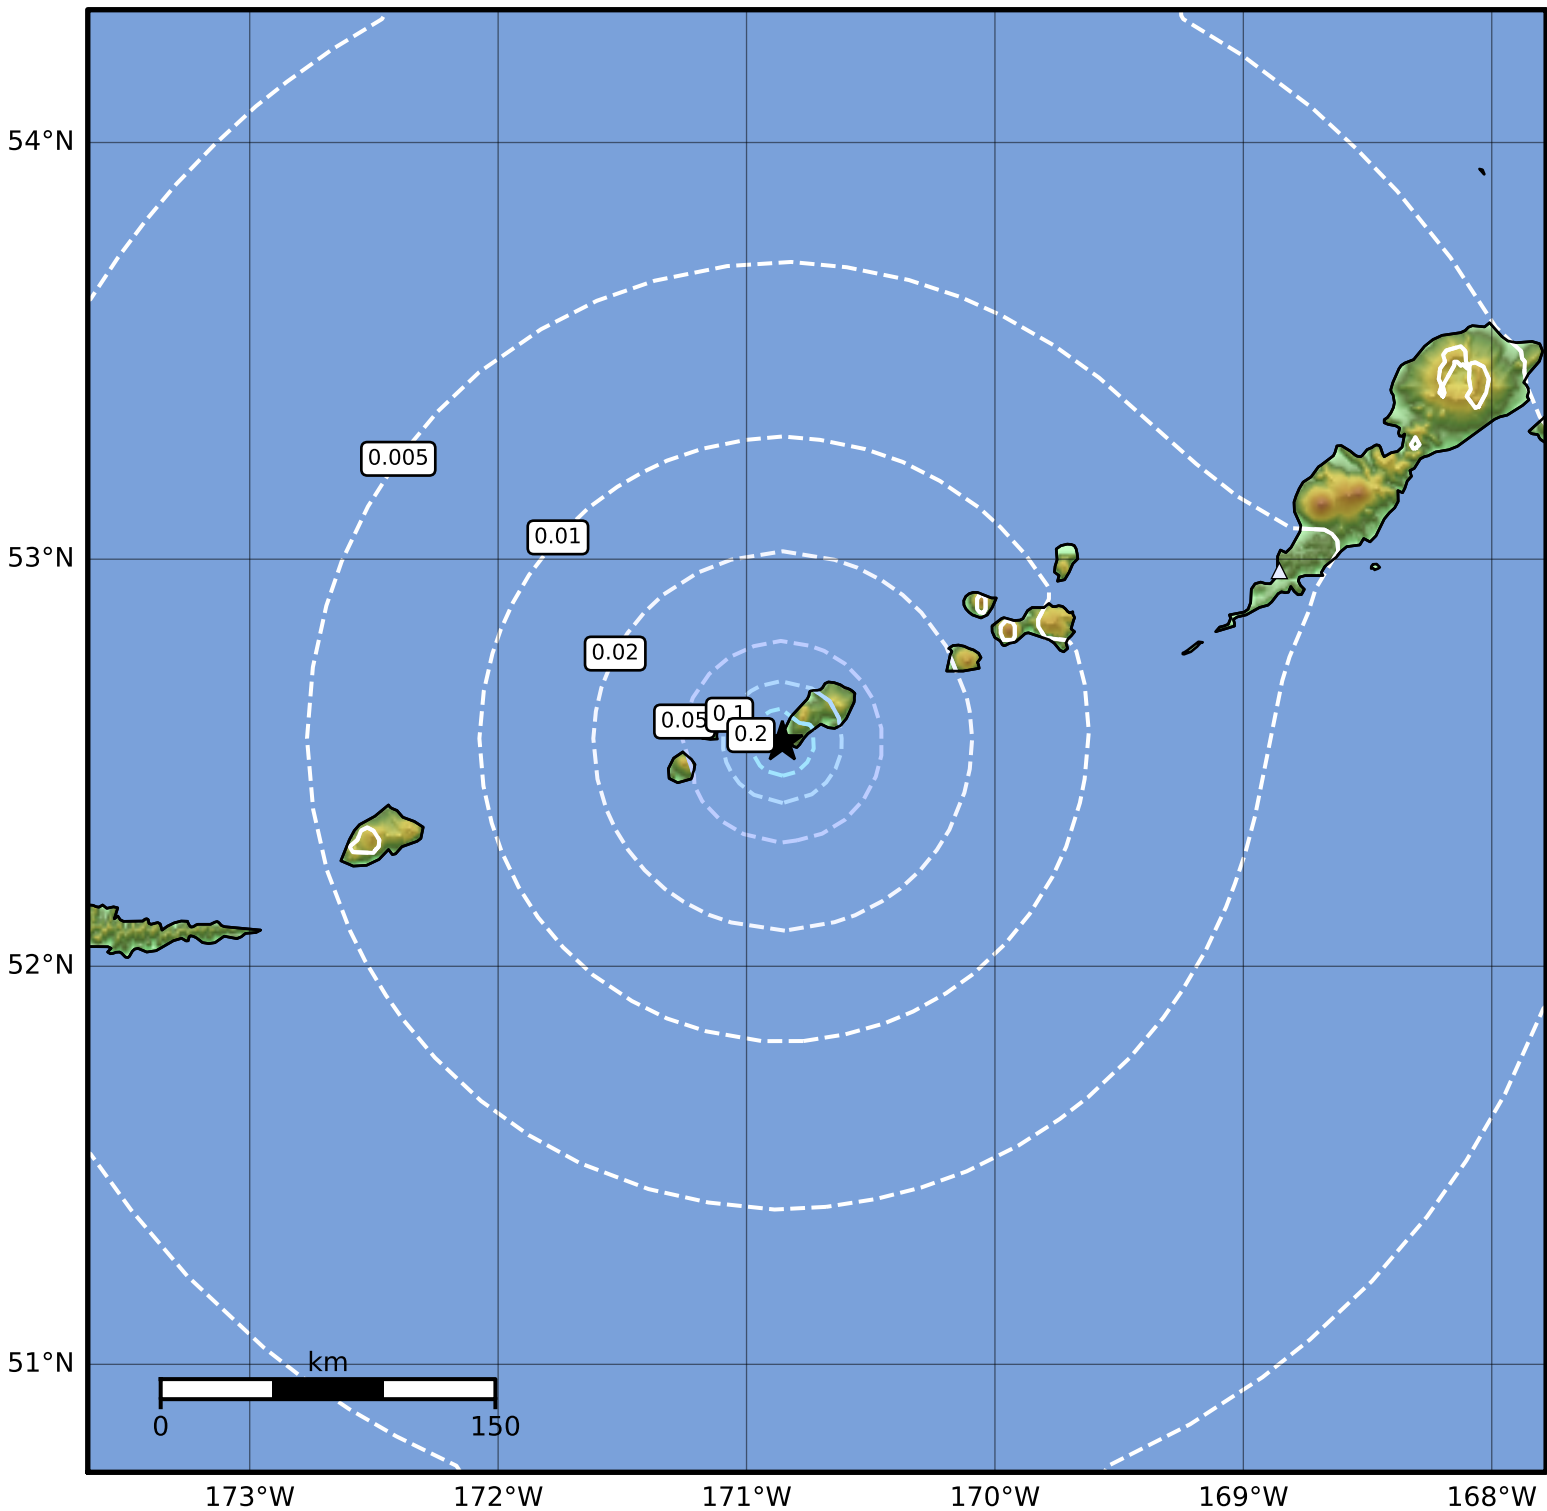

1.0 Second Peak Spectral Acceleration Map Alaska Earthquake Center  
 ShakeMap: 81 km (50 miles) ENE of Amukta Pass  
 Apr 19, 2024 16:25:45 UTC M3.9 N52.55 W170.86 Depth: 4.8km ID:ak024526skeu

SA(1.0) (%g)	0.1	0.2	0.5	1	2	5	10	20	50	100	200
--------------	-----	-----	-----	---	---	---	----	----	----	-----	-----

Scale based on Worden et al. (2012)

Version 2: Processed 2024-04-19T21:02:03Z

△ Seismic Instrument ○ Reported Intensity

★ Epicenter