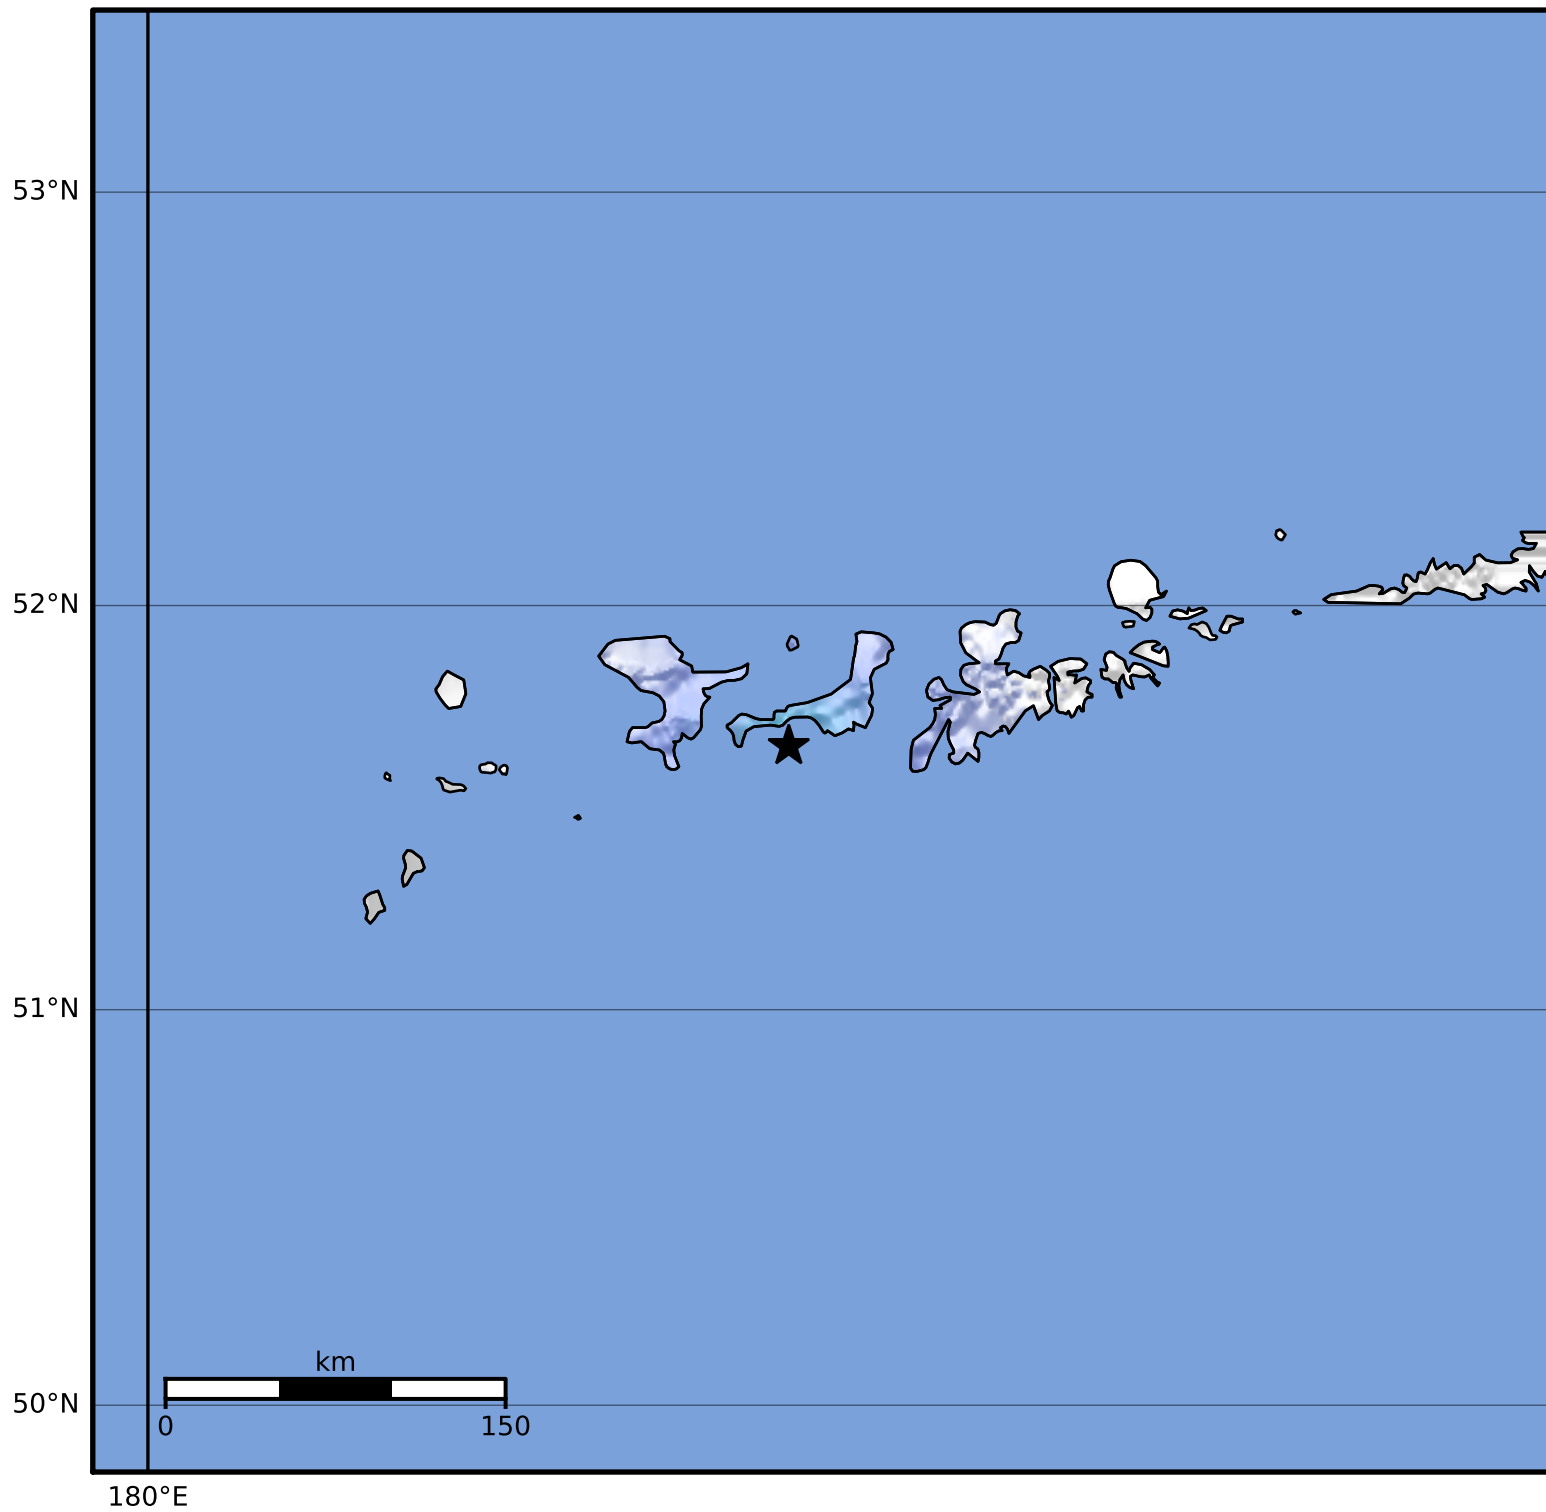

Macroseismic Intensity Map Alaska Earthquake Center
 ShakeMap: 61 km (38 miles) WSW of Adak
 Apr 19, 2024 18:17:39 UTC M3.6 N51.66 W177.46 Depth: 3.4km ID:ak024527xpe6

SHAKING	Not felt	Weak	Light	Moderate	Strong	Very strong	Severe	Violent	Extreme
DAMAGE	None	None	None	Very light	Light	Moderate	Moderate/heavy	Heavy	Very heavy
PGA(%g)	<0.0464	0.297	2.76	6.2	11.5	21.5	40.1	74.7	>139
PGV(cm/s)	<0.0215	0.135	1.41	4.65	9.64	20	41.4	85.8	>178
INTENSITY	I	II-III	IV	V	VI	VII	VIII	IX	X+

Scale based on Worden et al. (2012)

Version 1: Processed 2024-04-19T18:20:13Z

△ Seismic Instrument ○ Reported Intensity

★ Epicenter