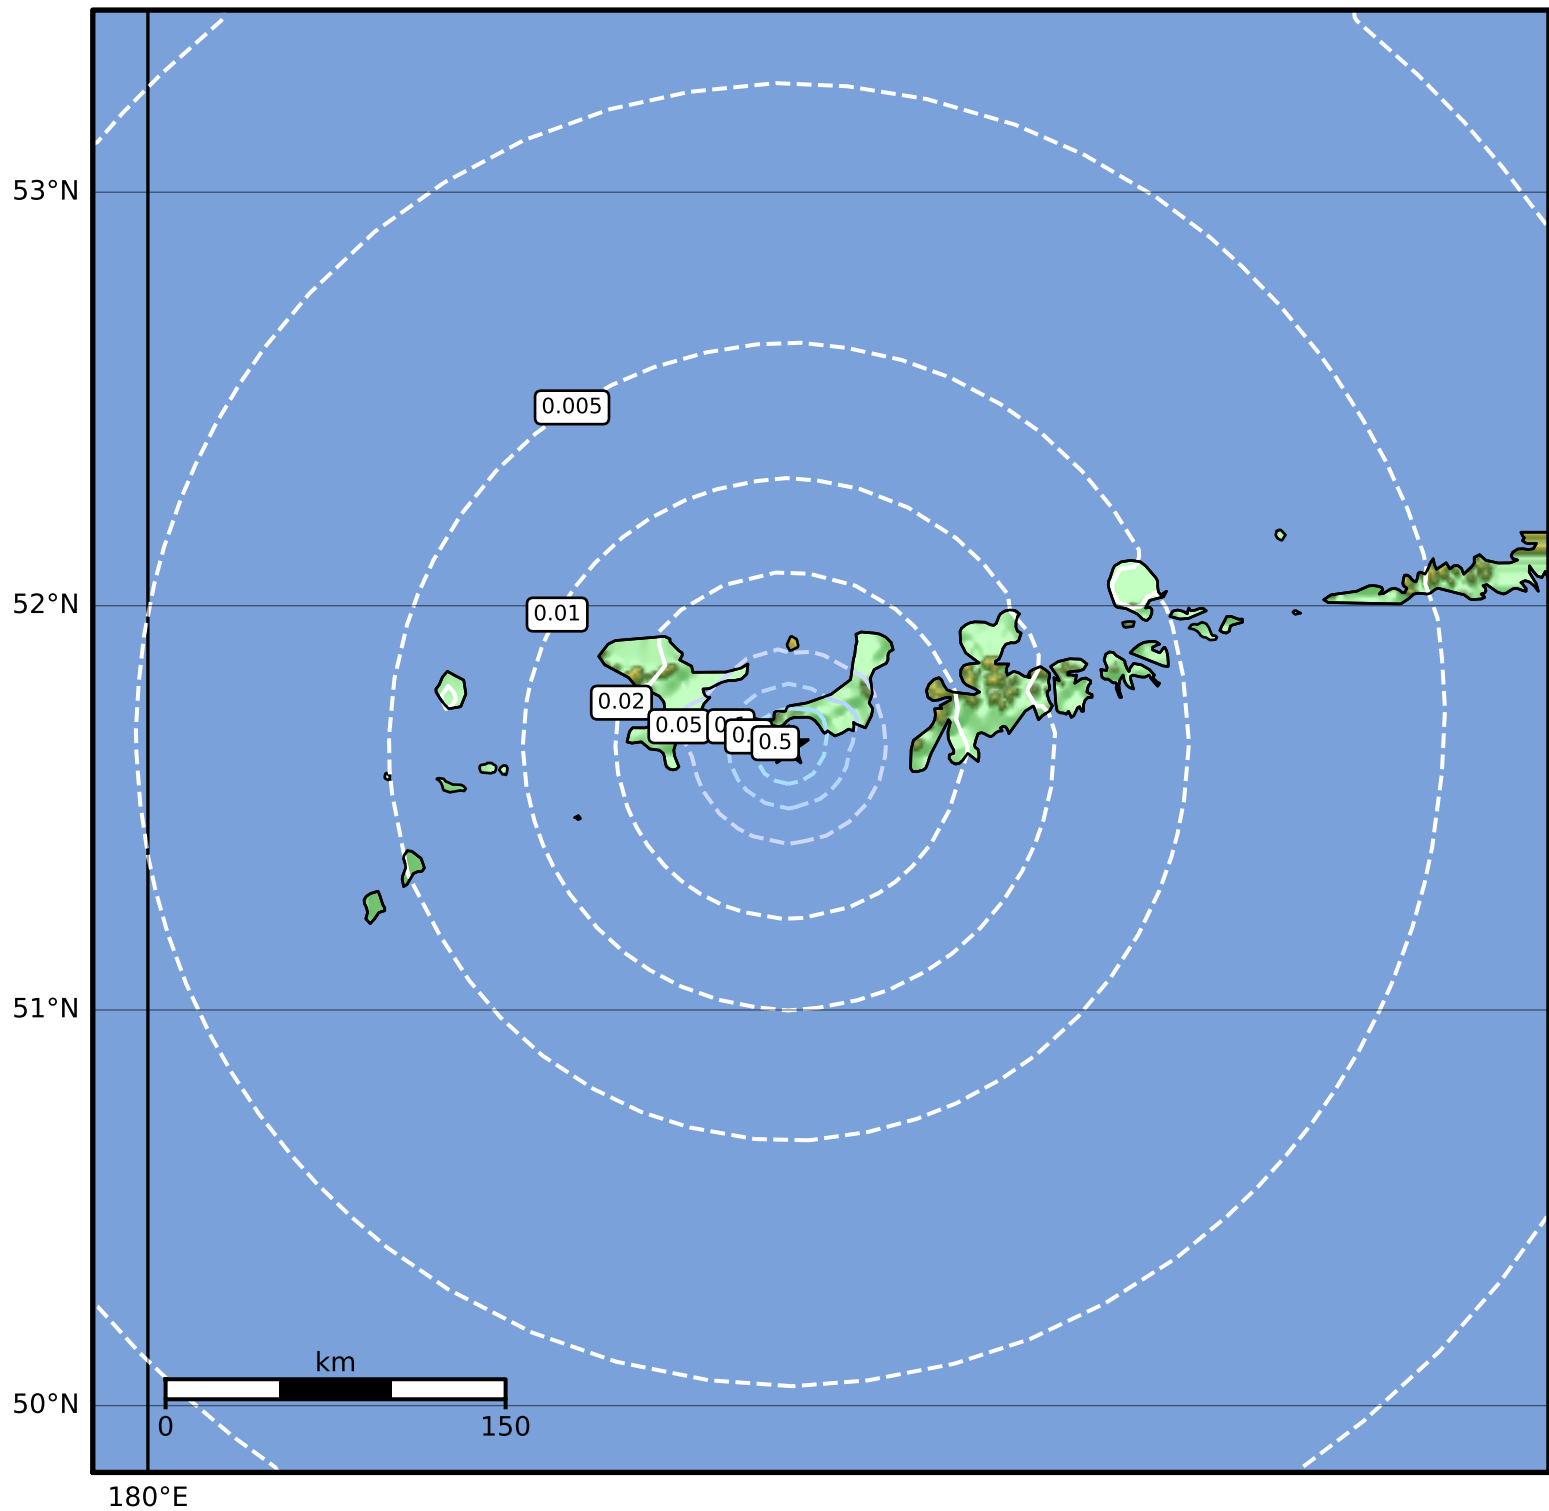

Peak Ground Velocity Map Alaska Earthquake Center  
ShakeMap: 61 km (38 miles) WSW of Adak  
Apr 19, 2024 18:17:39 UTC M3.6 N51.66 W177.46 Depth: 3.4km ID:ak024527xpe6

Scale based on Worden et al. (2012)

Version 1: Processed 2024-04-19T18:20:13Z

△ Seismic Instrument ○ Reported Intensity

★ Epicenter