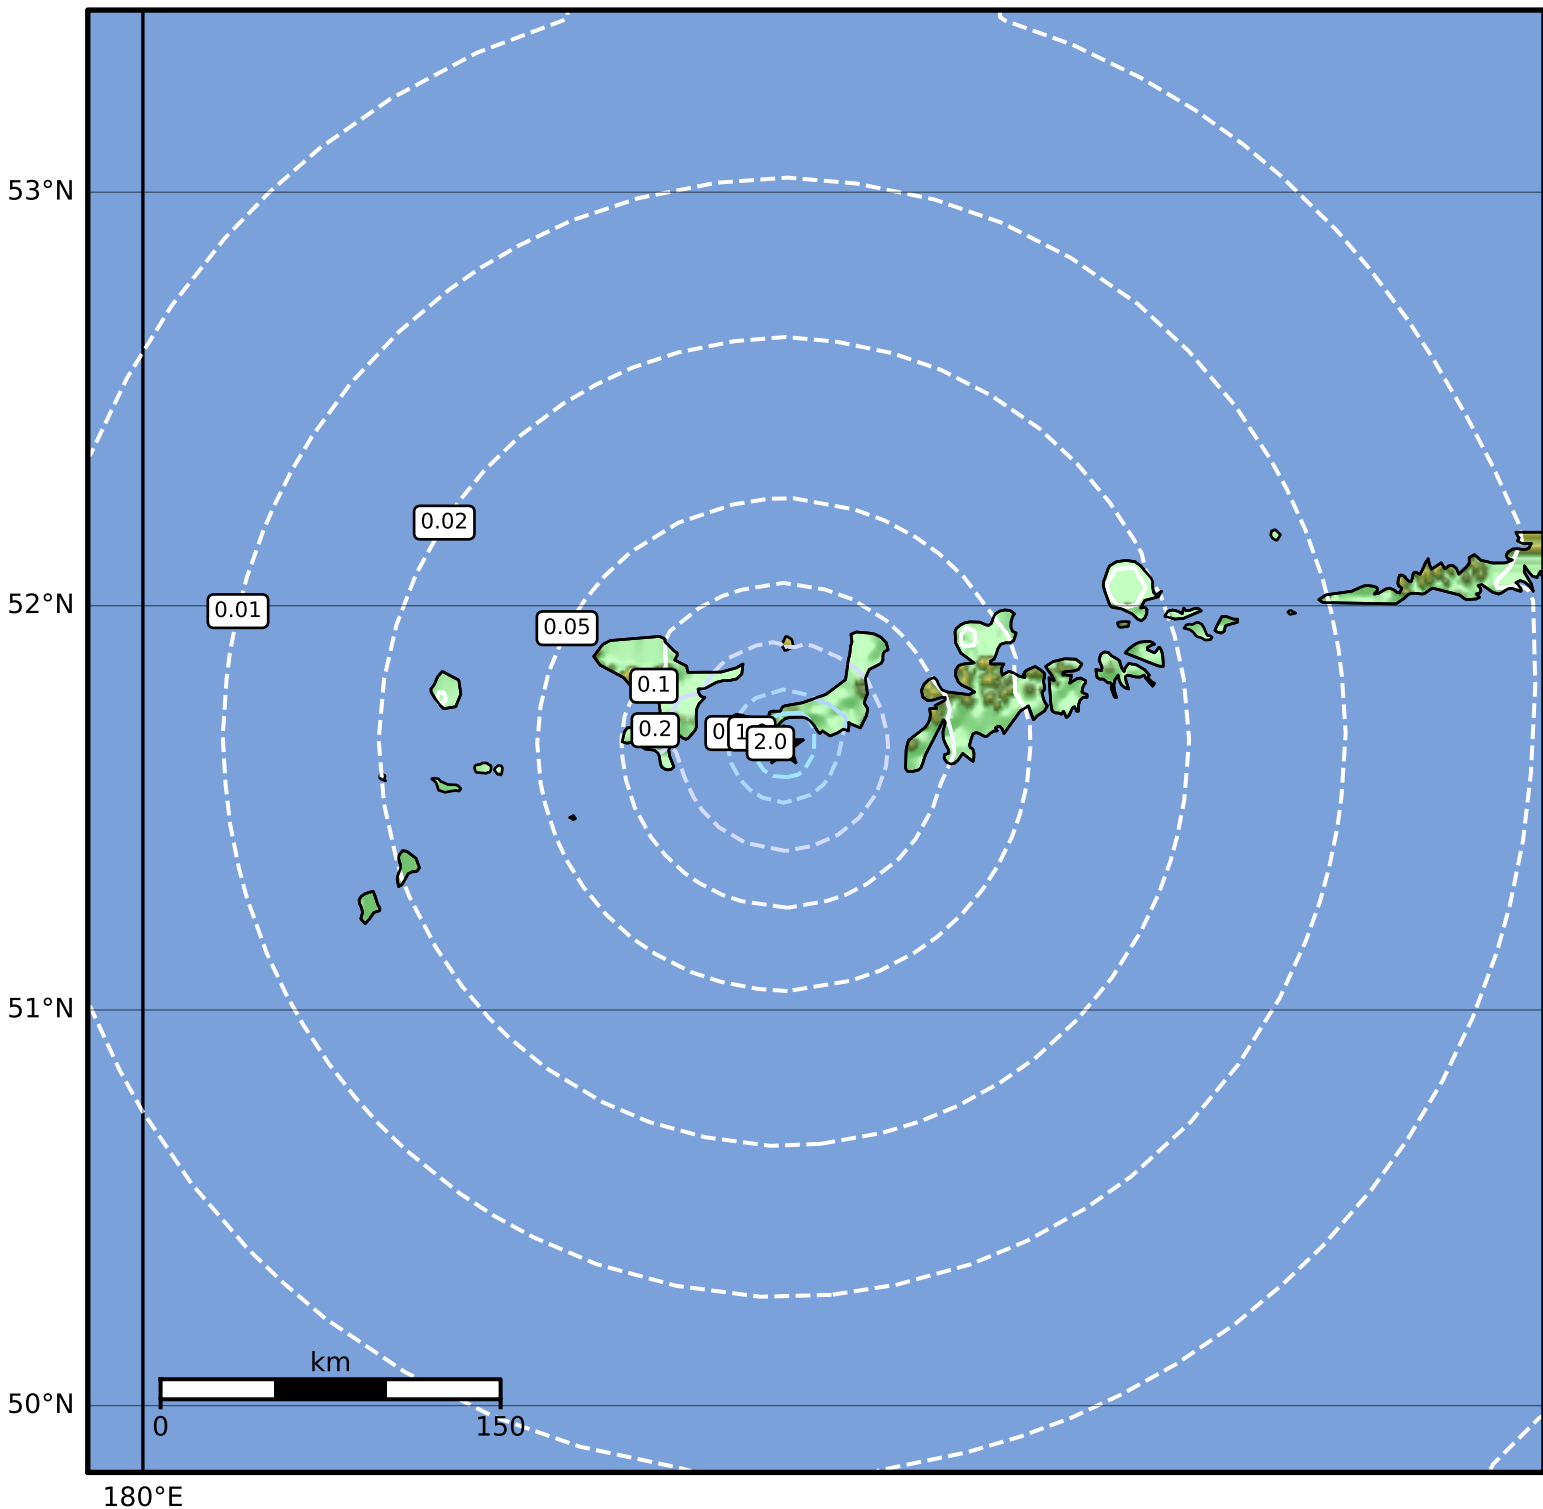

0.3 Second Peak Spectral Acceleration Map Alaska Earthquake Center
 ShakeMap: 61 km (38 miles) WSW of Adak
 Apr 19, 2024 18:17:39 UTC M3.6 N51.66 W177.46 Depth: 3.4km ID:ak024527xpe6

SA(0.3) (%g)	0.1	0.2	0.5	1	2	5	10	20	50	100	200
--------------	-----	-----	-----	---	---	---	----	----	----	-----	-----

Scale based on Worden et al. (2012)

Version 1: Processed 2024-04-19T18:20:13Z

△ Seismic Instrument ○ Reported Intensity

★ Epicenter