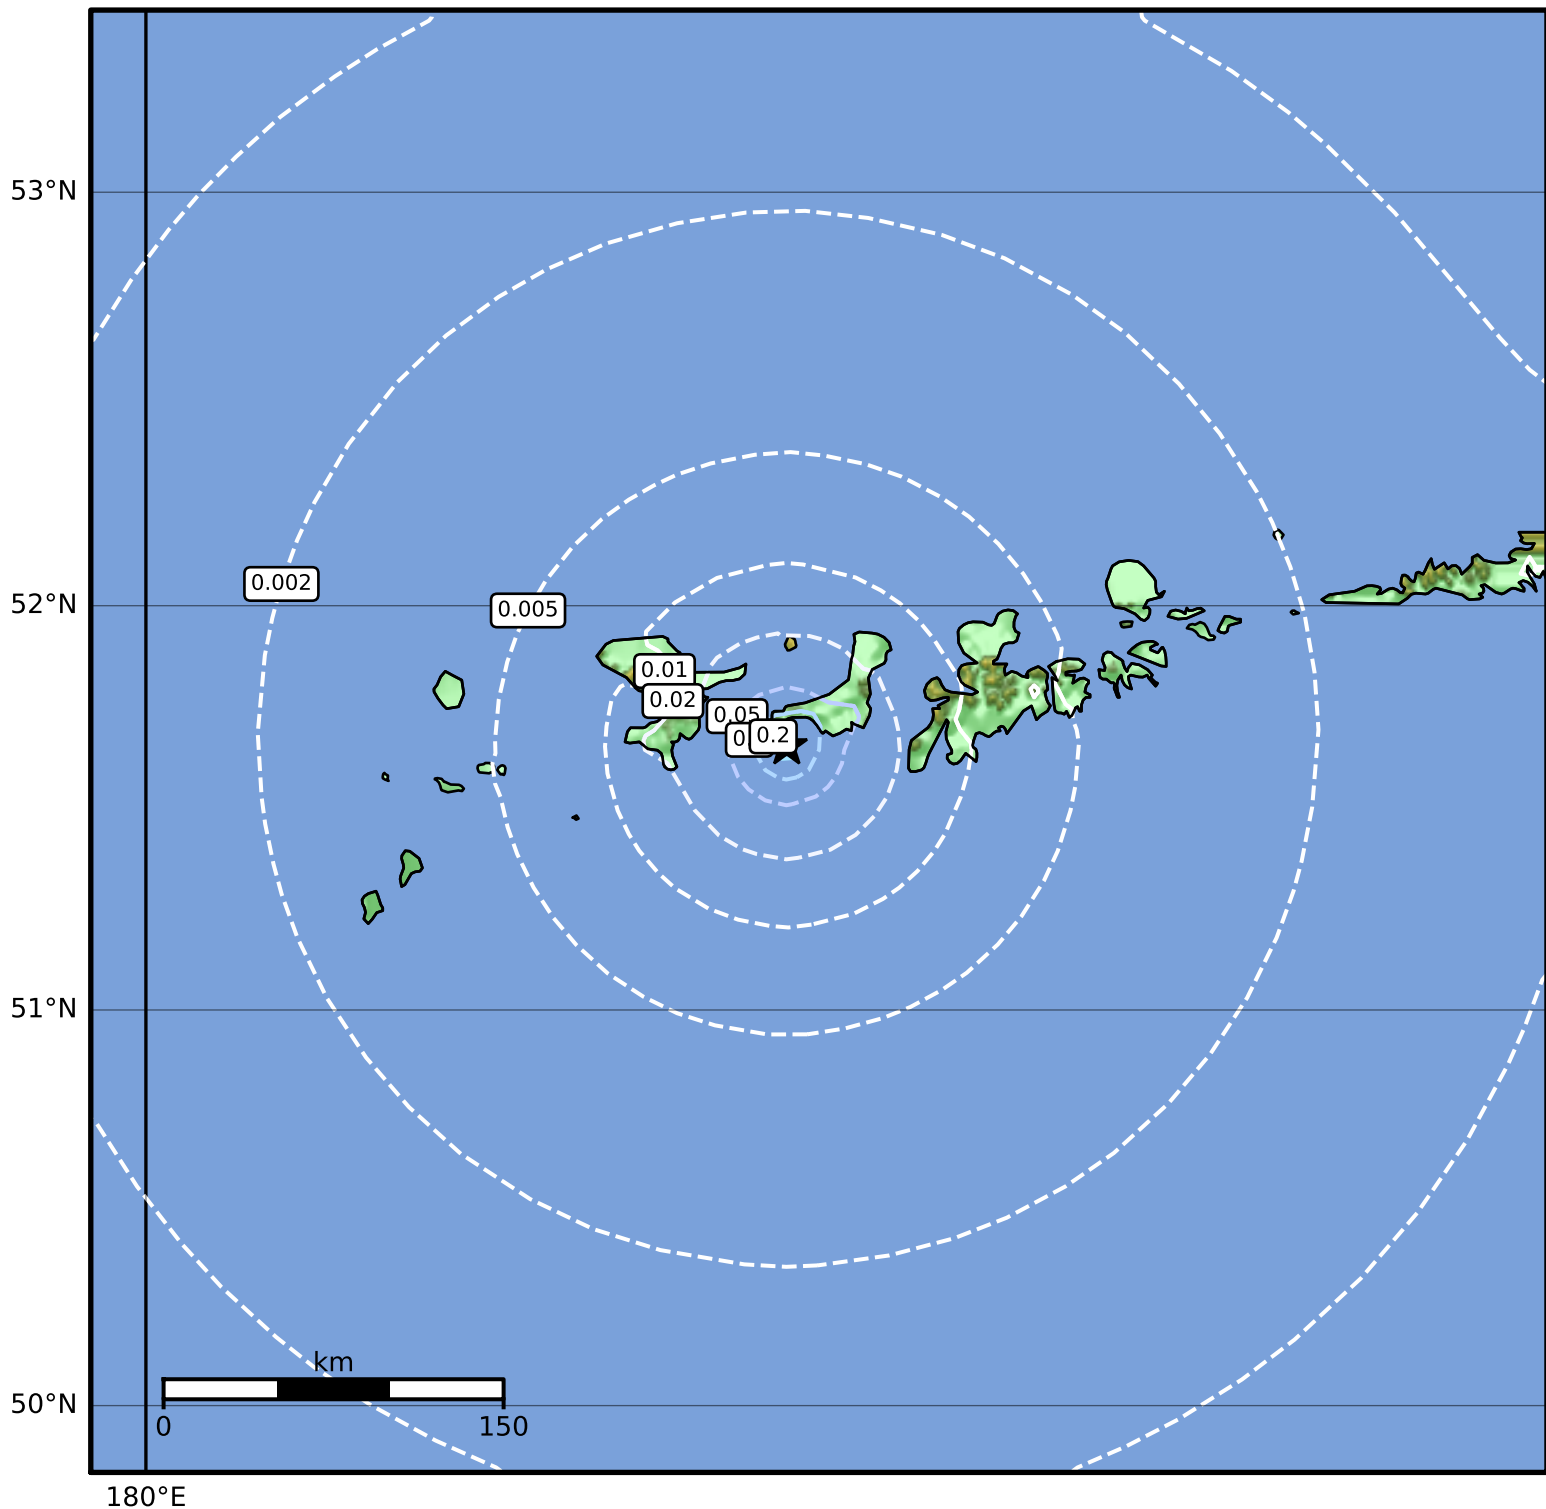

1.0 Second Peak Spectral Acceleration Map Alaska Earthquake Center
 ShakeMap: 61 km (38 miles) WSW of Adak
 Apr 19, 2024 18:17:39 UTC M3.6 N51.66 W177.46 Depth: 3.4km ID:ak024527xpe6

SA(1.0) (%g)	0.1	0.2	0.5	1	2	5	10	20	50	100	200
--------------	-----	-----	-----	---	---	---	----	----	----	-----	-----

Scale based on Worden et al. (2012)

Version 1: Processed 2024-04-19T18:20:13Z

△ Seismic Instrument ○ Reported Intensity

★ Epicenter