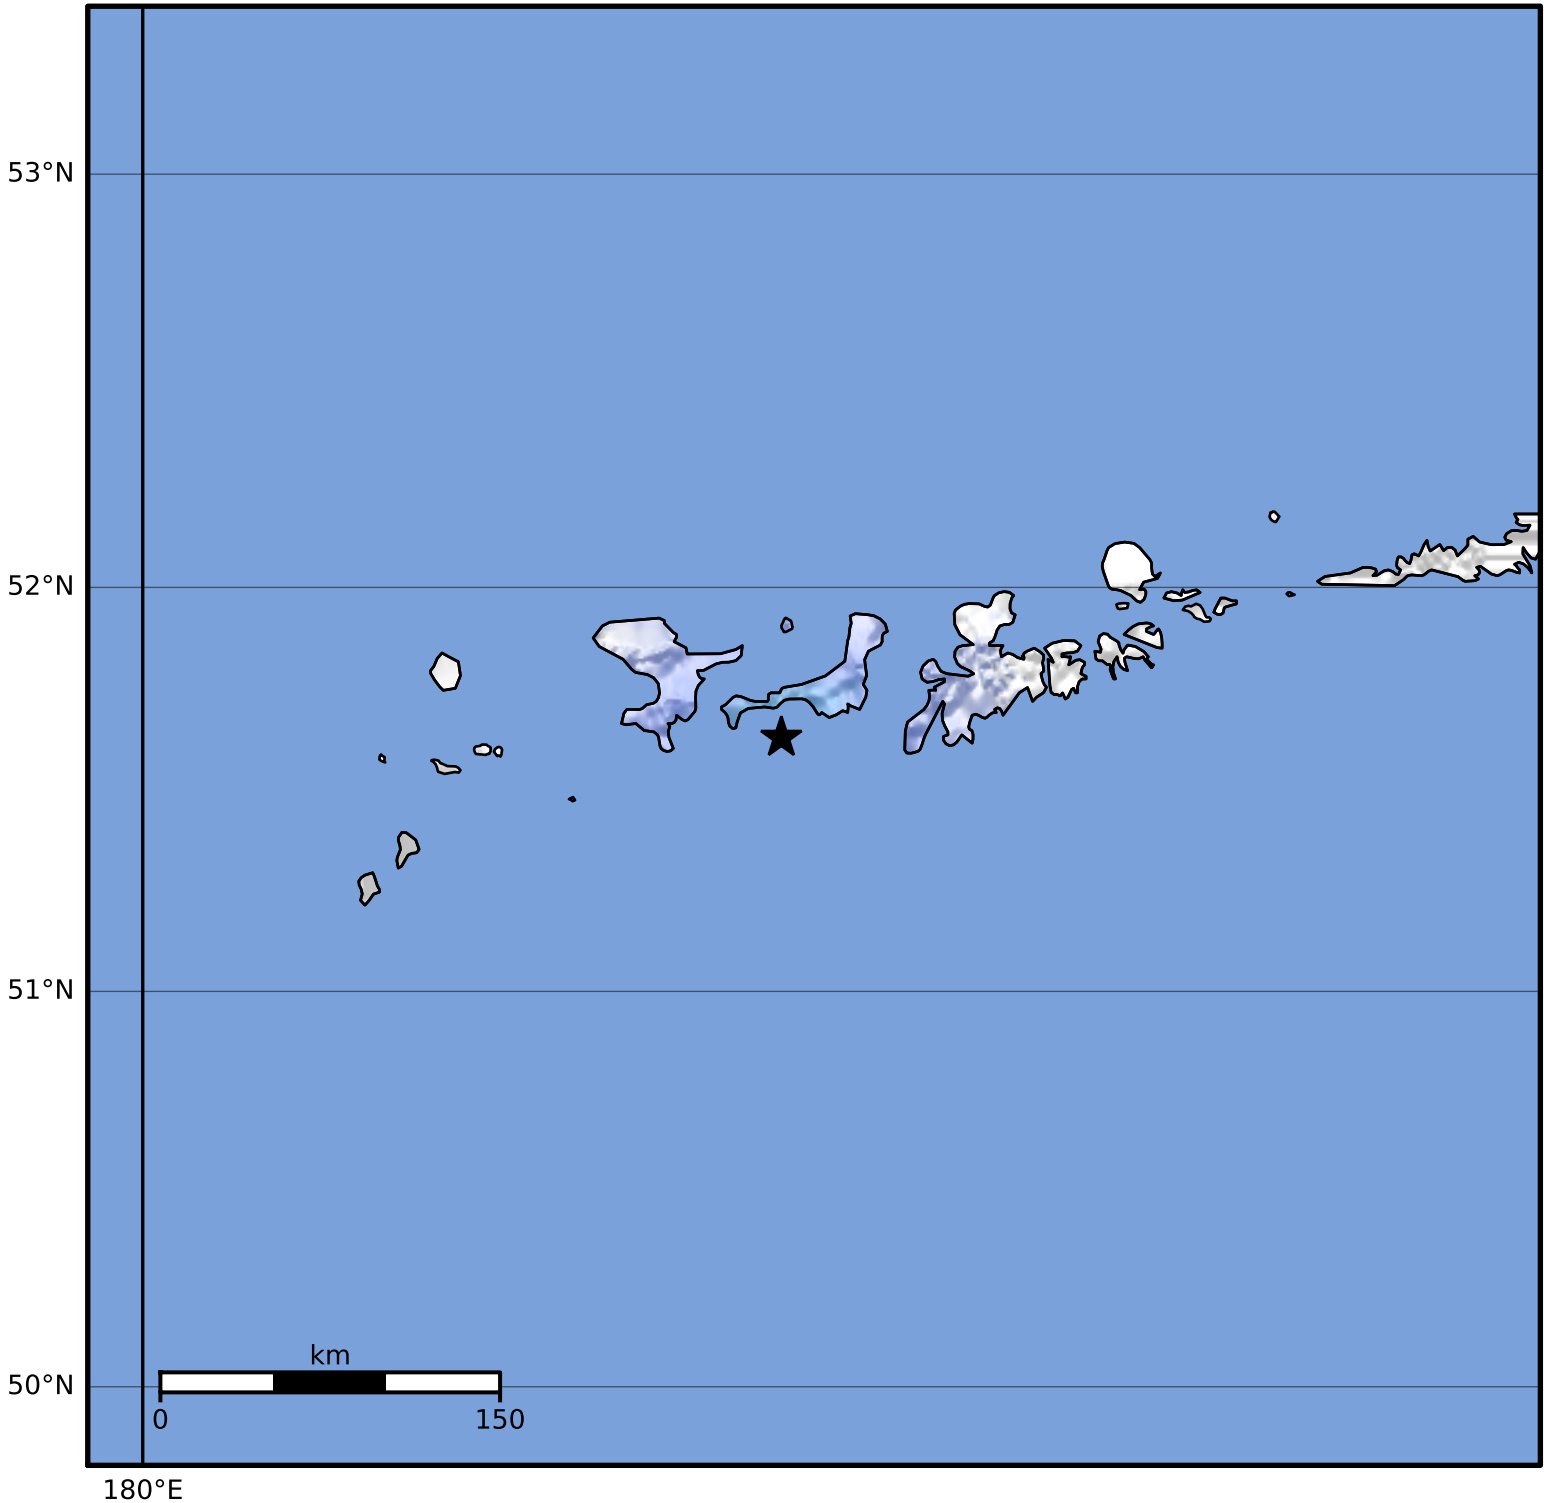

Macroseismic Intensity Map Alaska Earthquake Center
 ShakeMap: 62 km (39 miles) WSW of Adak
 Apr 20, 2024 06:33:47 UTC M3.6 N51.63 W177.47 Depth: 2.5km ID:ak02453ofaqv

SHAKING	Not felt	Weak	Light	Moderate	Strong	Very strong	Severe	Violent	Extreme
DAMAGE	None	None	None	Very light	Light	Moderate	Moderate/heavy	Heavy	Very heavy
PGA(%g)	<0.0464	0.297	2.76	6.2	11.5	21.5	40.1	74.7	>139
PGV(cm/s)	<0.0215	0.135	1.41	4.65	9.64	20	41.4	85.8	>178
INTENSITY	I	II-III	IV	V	VI	VII	VIII	IX	X+

Scale based on Worden et al. (2012)

Version 1: Processed 2024-04-20T06:36:51Z

△ Seismic Instrument ○ Reported Intensity

★ Epicenter