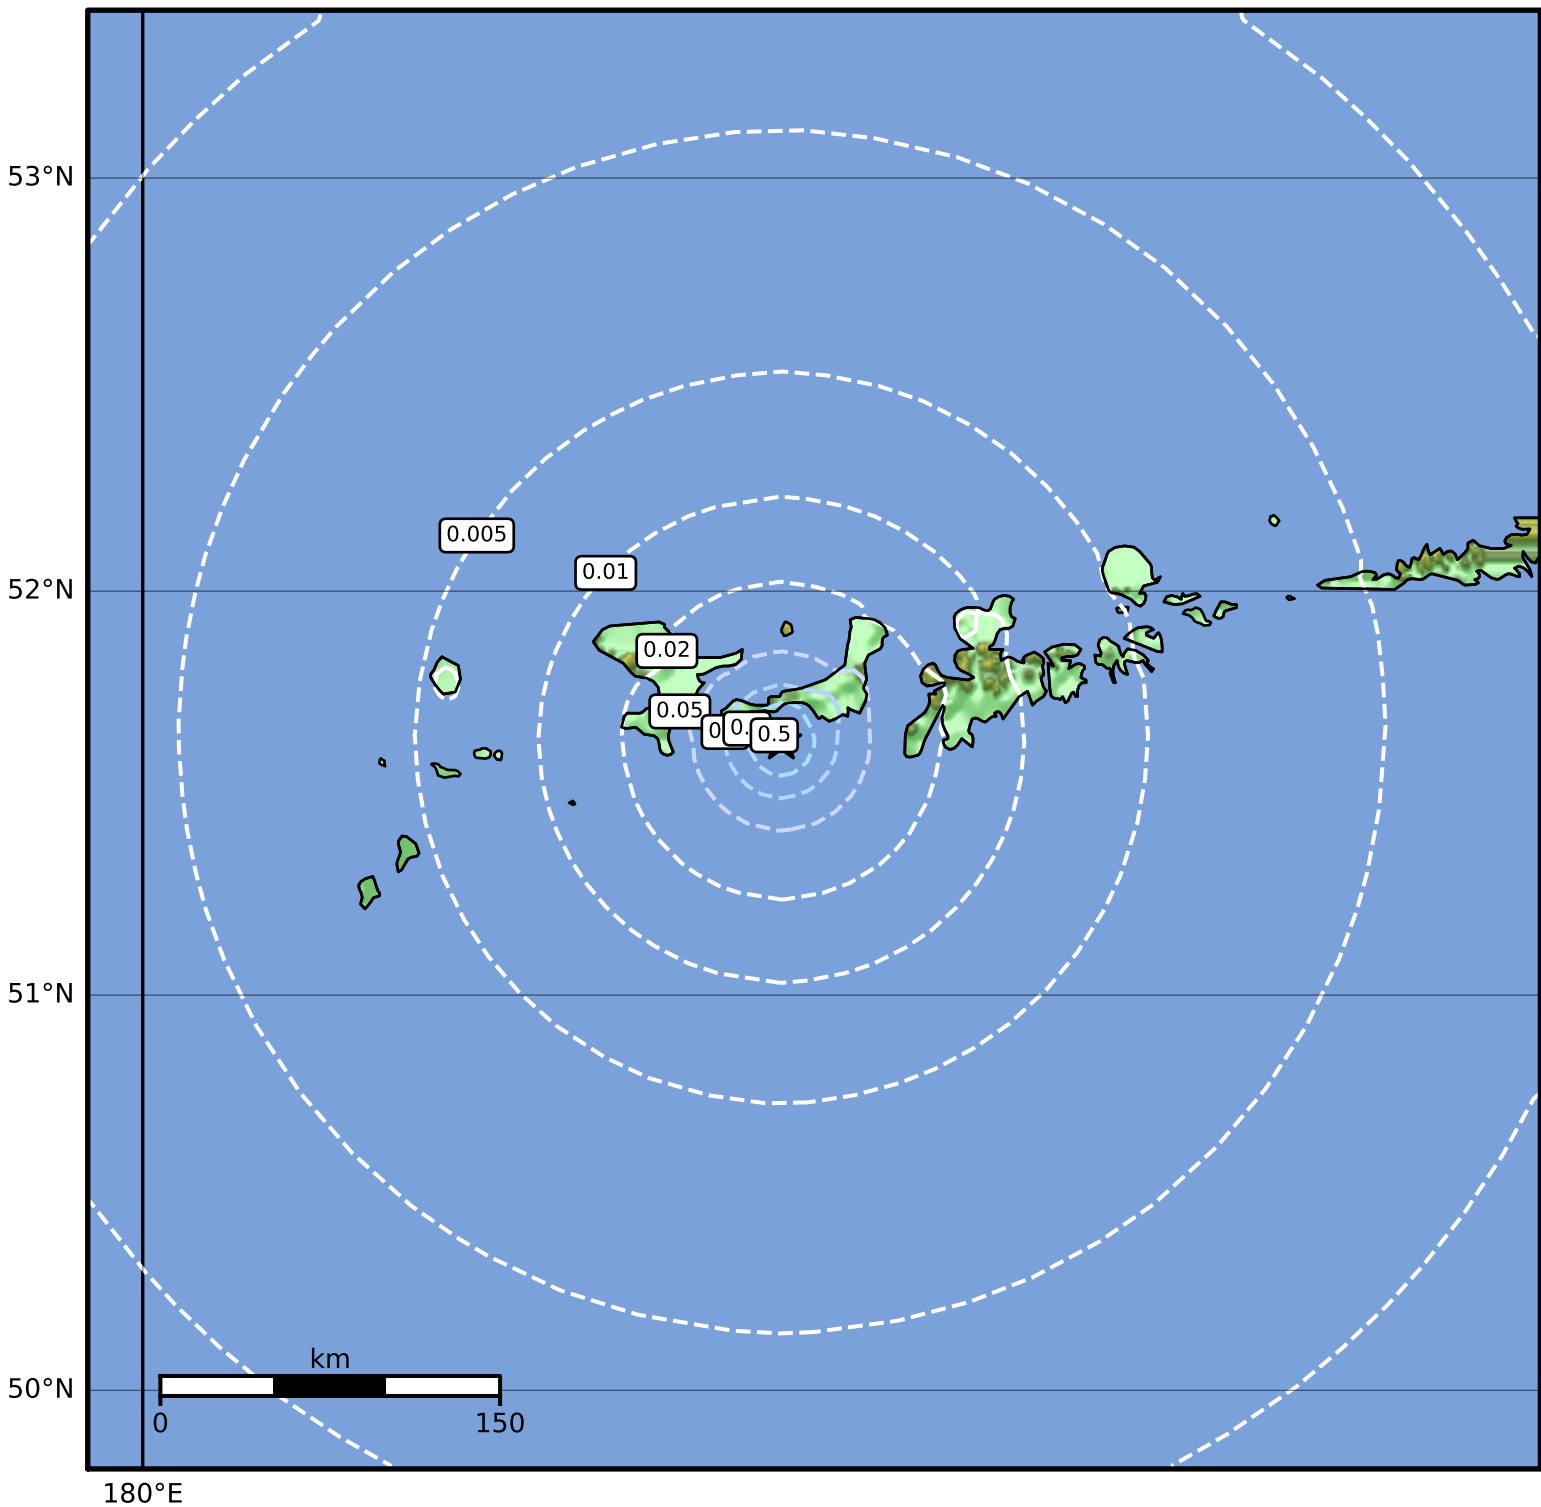

Peak Ground Velocity Map Alaska Earthquake Center  
ShakeMap: 62 km (39 miles) WSW of Adak  
Apr 20, 2024 06:33:47 UTC M3.6 N51.63 W177.47 Depth: 2.5km ID:ak02453ofaqv

Scale based on Worden et al. (2012)

△ Seismic Instrument ○ Reported Intensity

★ Epicenter

Version 1: Processed 2024-04-20T06:36:51Z