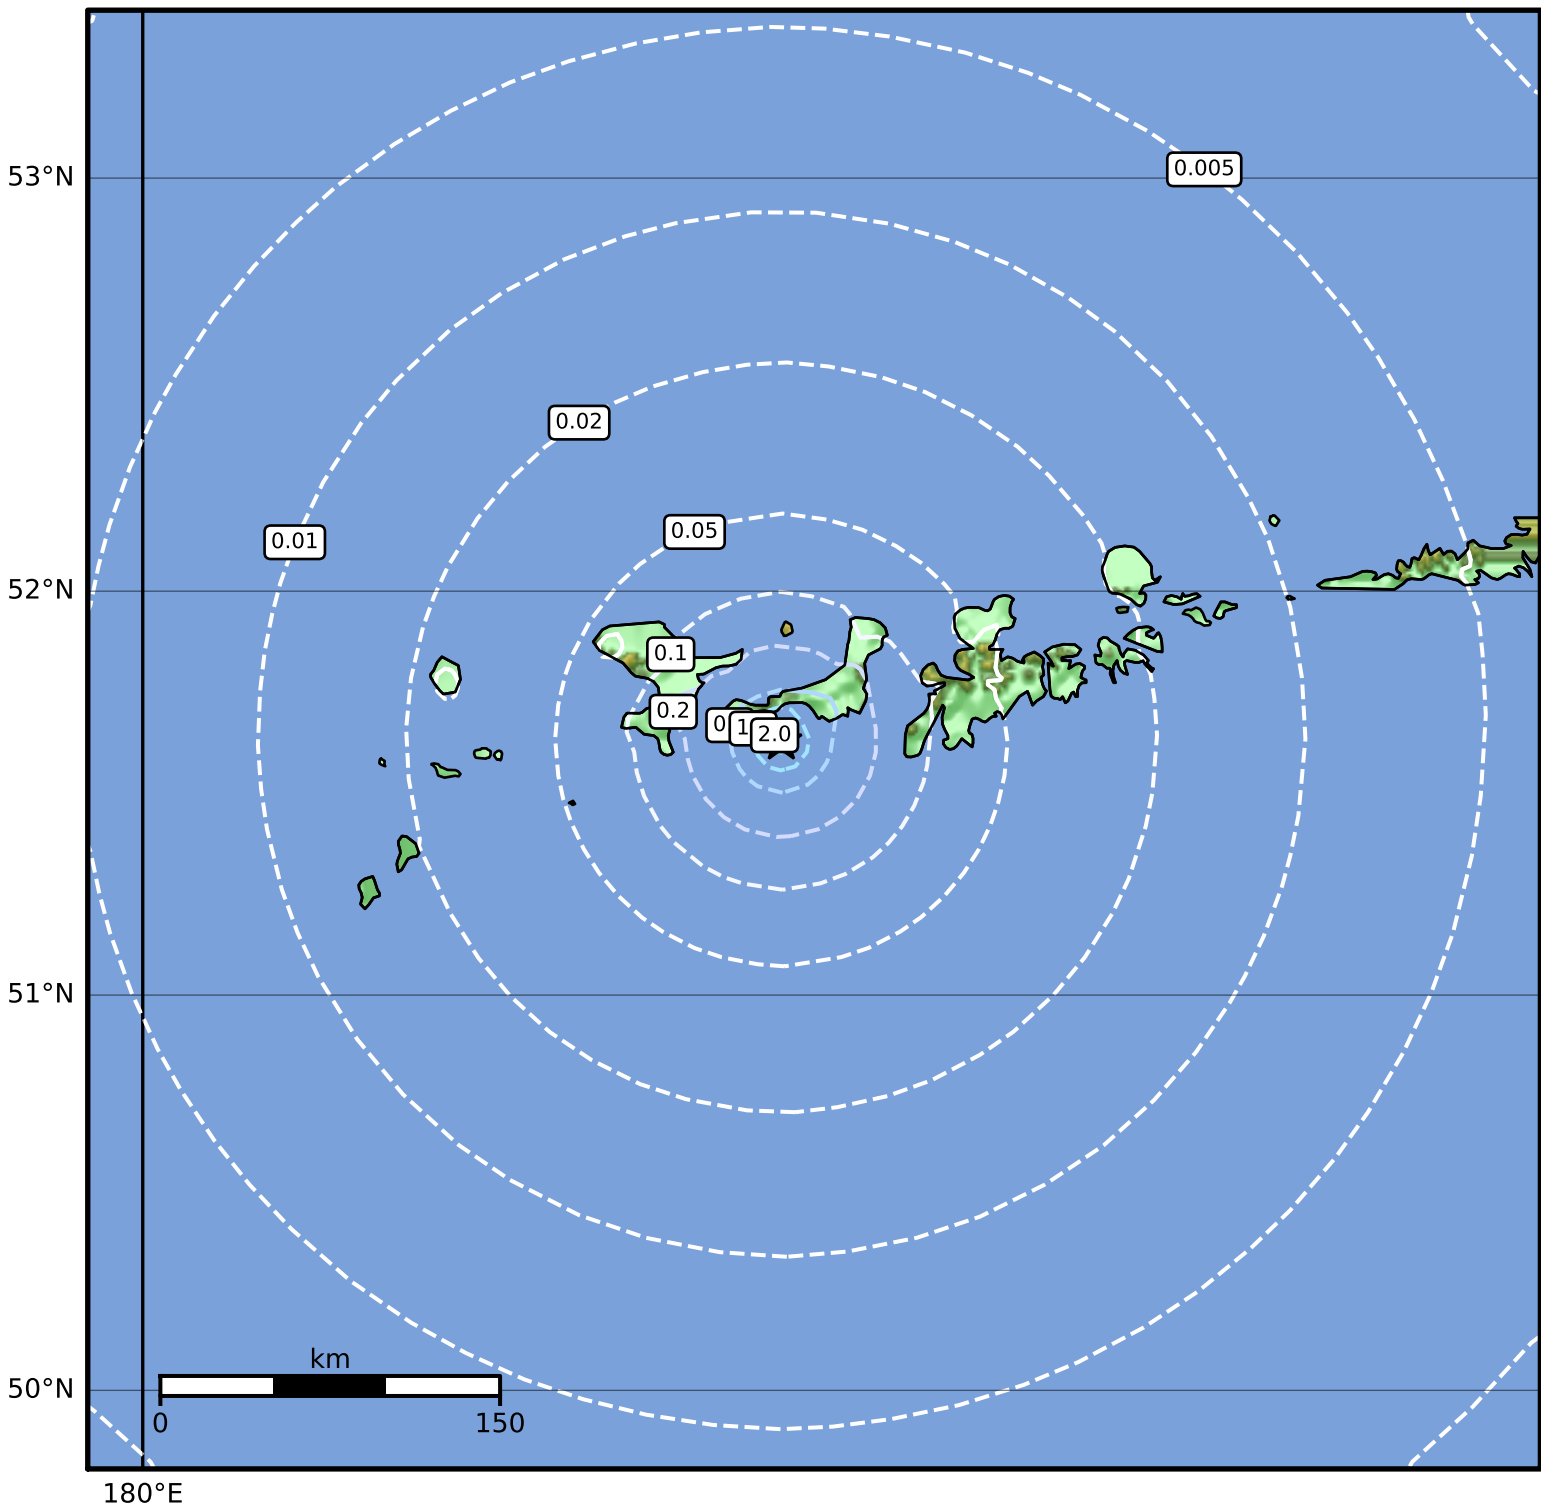

0.3 Second Peak Spectral Acceleration Map Alaska Earthquake Center
 ShakeMap: 62 km (39 miles) WSW of Adak
 Apr 20, 2024 06:33:47 UTC M3.6 N51.63 W177.47 Depth: 2.5km ID:ak02453ofaqv

SA(0.3) (%g)	0.1	0.2	0.5	1	2	5	10	20	50	100	200
--------------	-----	-----	-----	---	---	---	----	----	----	-----	-----

Scale based on Worden et al. (2012)

Version 1: Processed 2024-04-20T06:36:51Z

△ Seismic Instrument ○ Reported Intensity

★ Epicenter