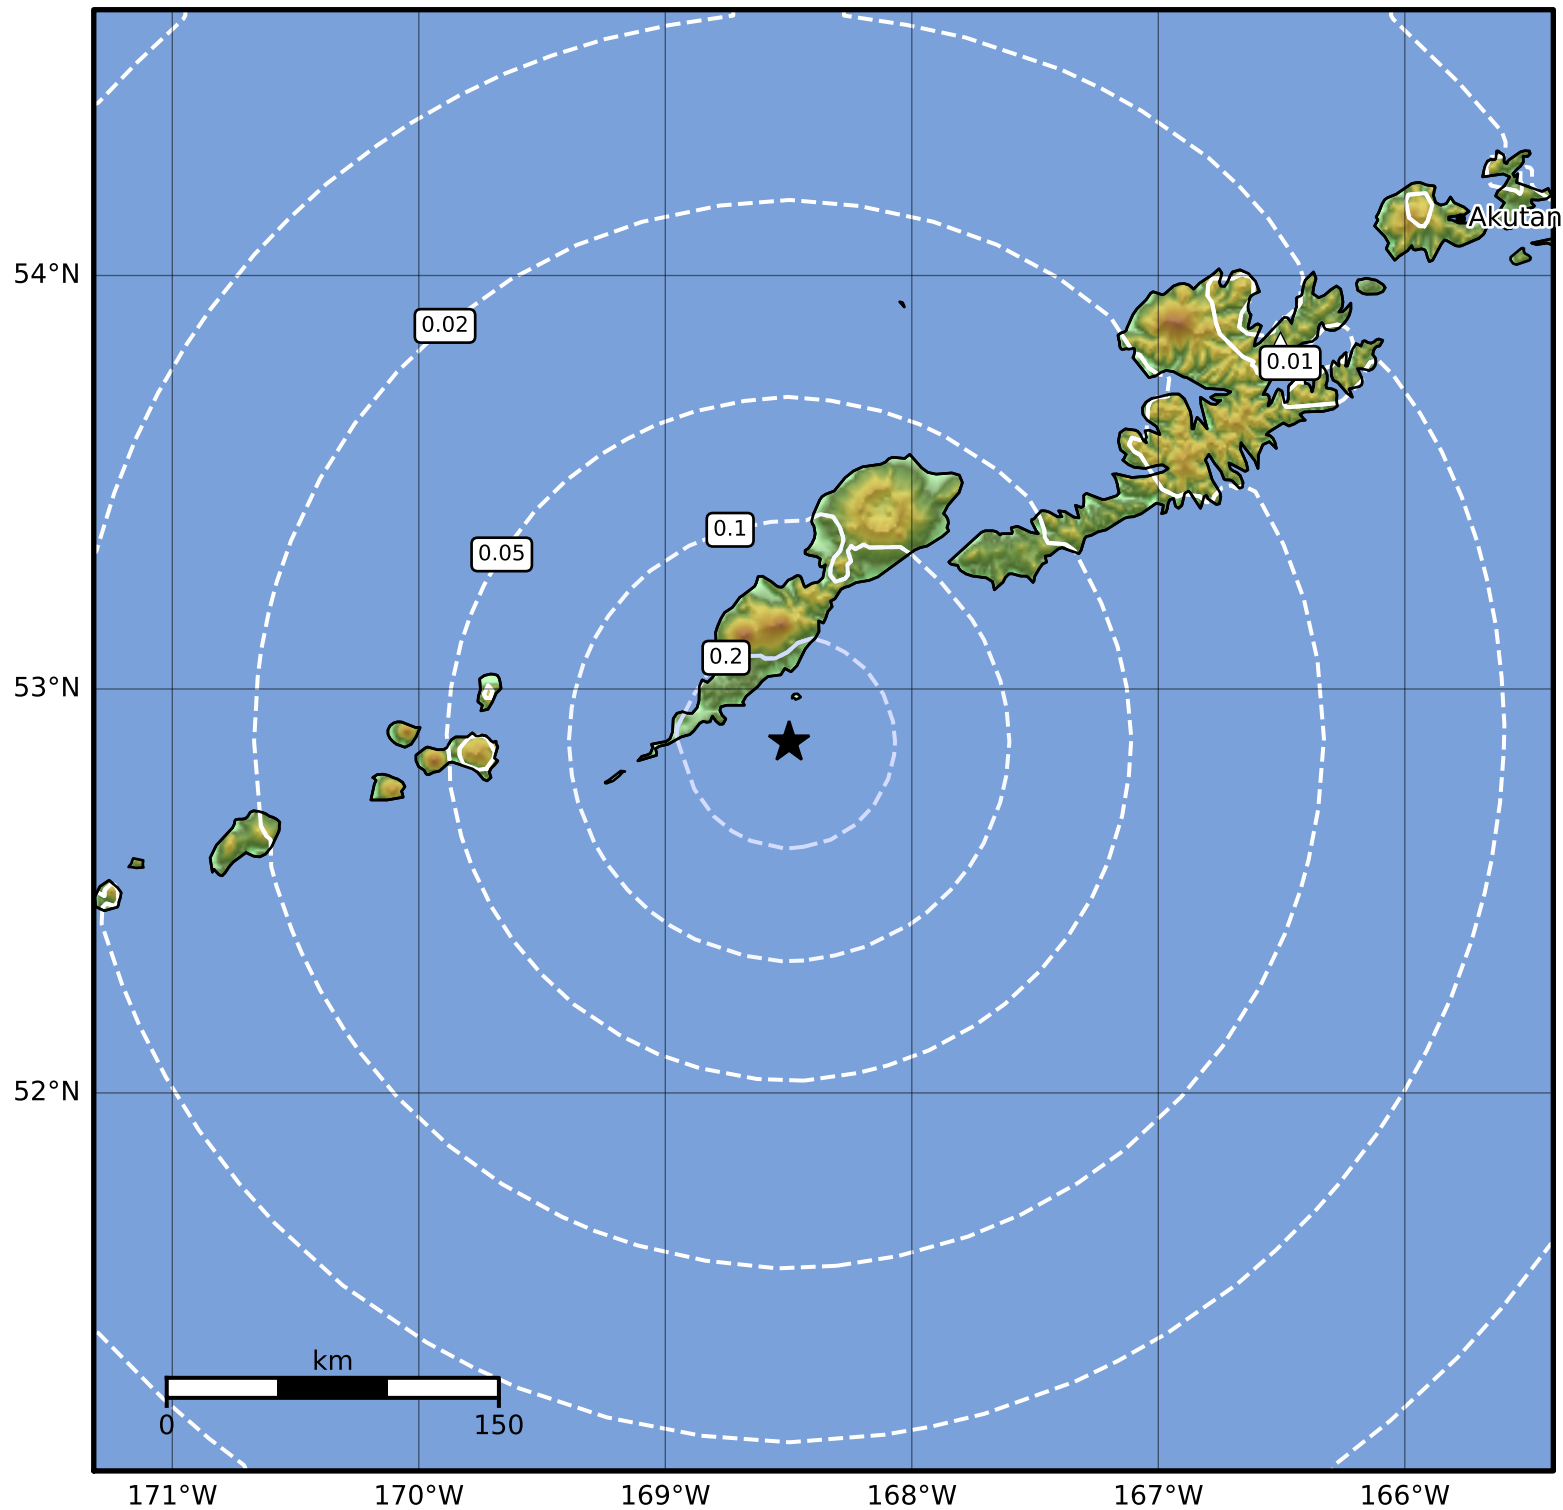

0.3 Second Peak Spectral Acceleration Map Alaska Earthquake Center
 ShakeMap: 26 km (16 miles) ESE of Nikolski
 Jan 03, 2024 09:04:48 UTC M3.6 N52.87 W168.50 Depth: 47.9km ID:ak02453zwf4

SA(0.3) (%g)	0.1	0.2	0.5	1	2	5	10	20	50	100	200

Scale based on Worden et al. (2012)

△ Seismic Instrument ○ Reported Intensity

★ Epicenter

Version 2: Processed 2024-01-03T18:16:11Z