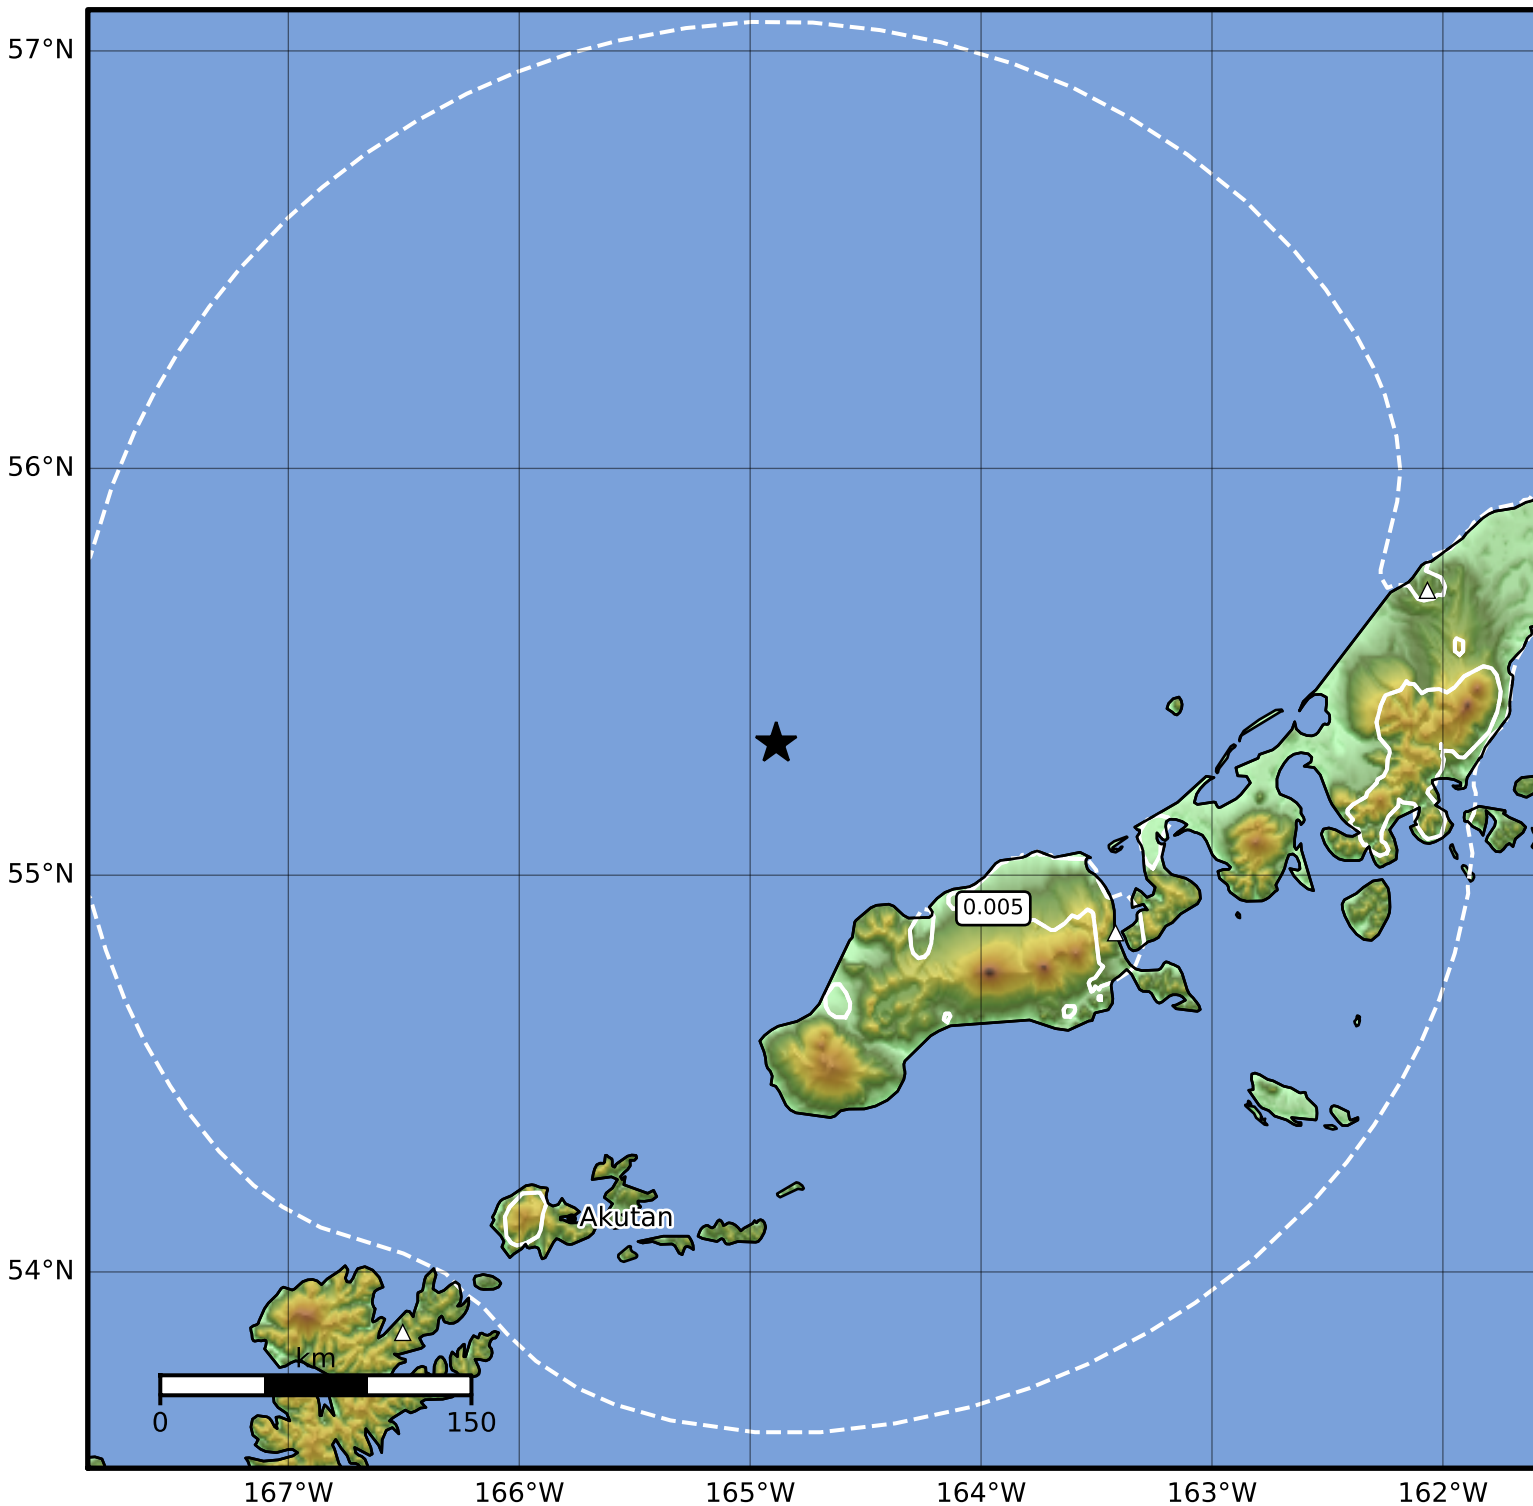

Peak Ground Velocity Map Alaska Earthquake Center  
ShakeMap: 108 km (67 miles) WNW of False Pass  
Apr 21, 2024 07:23:48 UTC M4.0 N55.33 W164.89 Depth: 261.5km ID:ak02455chxwc

Scale based on Worden et al. (2012)

△ Seismic Instrument ○ Reported Intensity

★ Epicenter

Version 2: Processed 2024-04-21T17:55:56Z