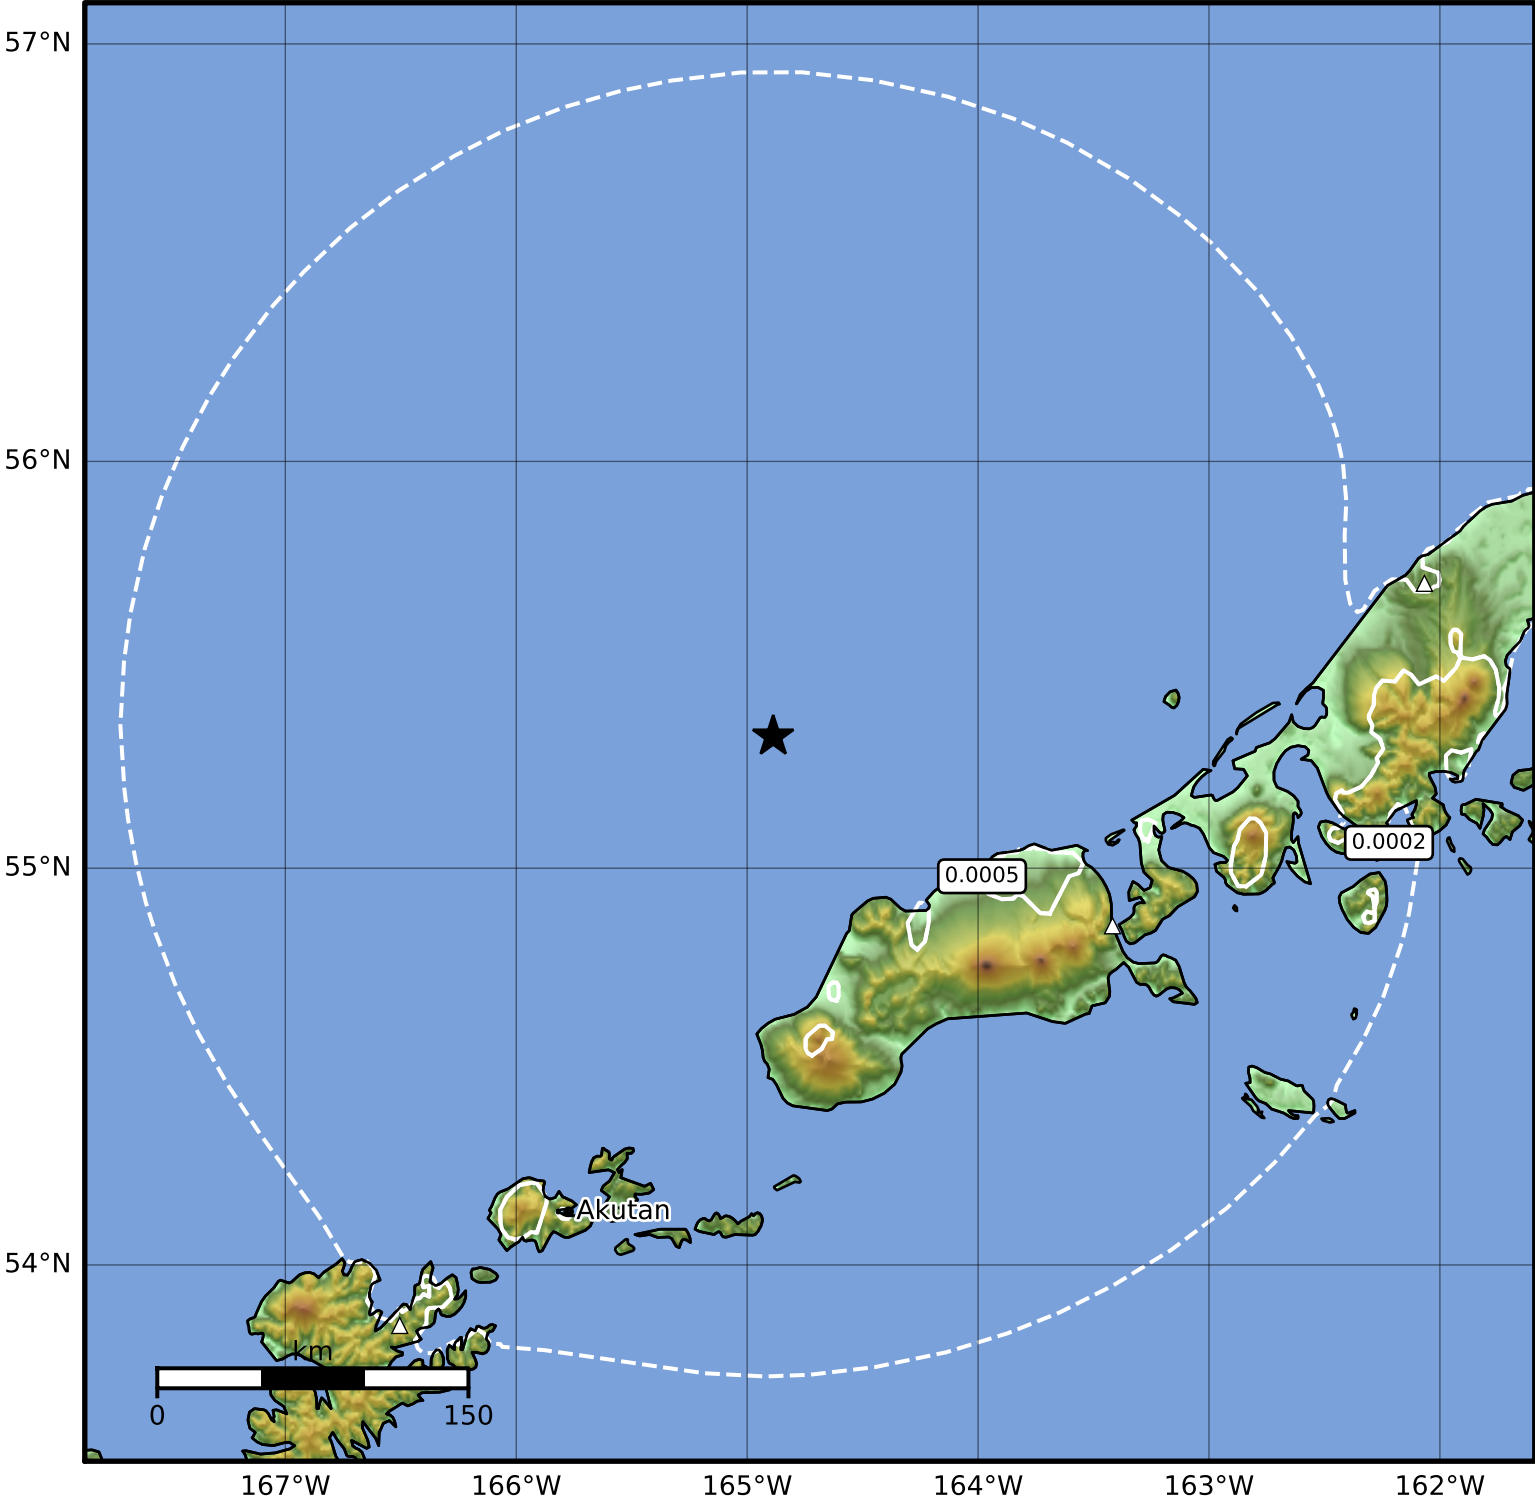

3.0 Second Peak Spectral Acceleration Map Alaska Earthquake Center  
 ShakeMap: 108 km (67 miles) WNW of False Pass  
 Apr 21, 2024 07:23:48 UTC M4.0 N55.33 W164.89 Depth: 261.5km ID:ak02455chxwc

SA(3.0) (%g)	0.1	0.2	0.5	1	2	5	10	20	50
--------------	-----	-----	-----	---	---	---	----	----	----

Scale based on Worden et al. (2012)

Version 2: Processed 2024-04-21T17:55:56Z

△ Seismic Instrument    ○ Reported Intensity    ★ Epicenter