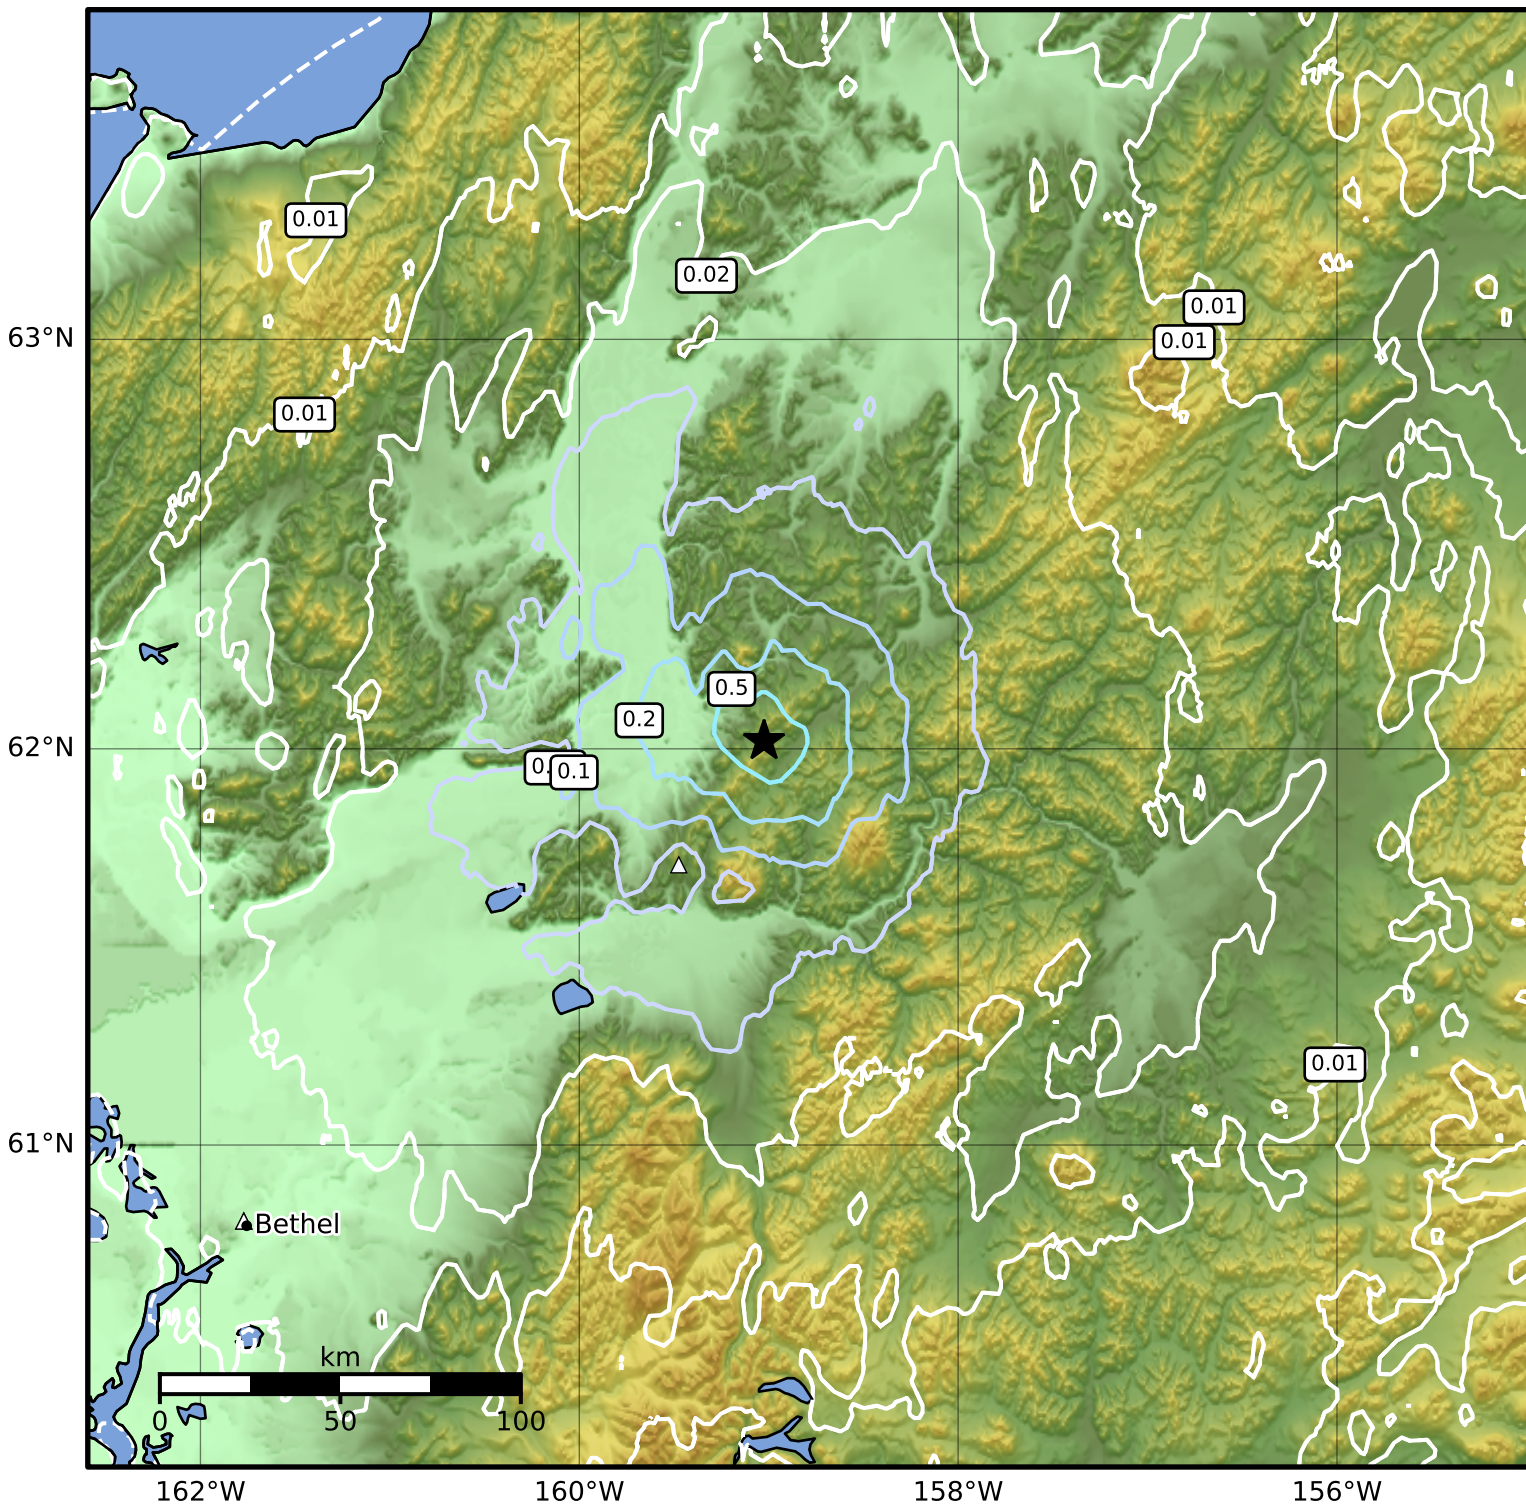

Peak Ground Velocity Map Alaska Earthquake Center
ShakeMap: 43 km (27 miles) ESE of Holy Cross
Apr 22, 2024 09:10:33 UTC M4.1 N62.02 W159.02 Depth: 8.3km ID:ak0245715c1d

PGV (cm/s) 0.1 0.2 0.5 1 2 5 10 20 50 100 200

Scale based on Worden et al. (2012)

Version 1: Processed 2024-04-22T21:54:48Z

△ Seismic Instrument ○ Reported Intensity

★ Epicenter