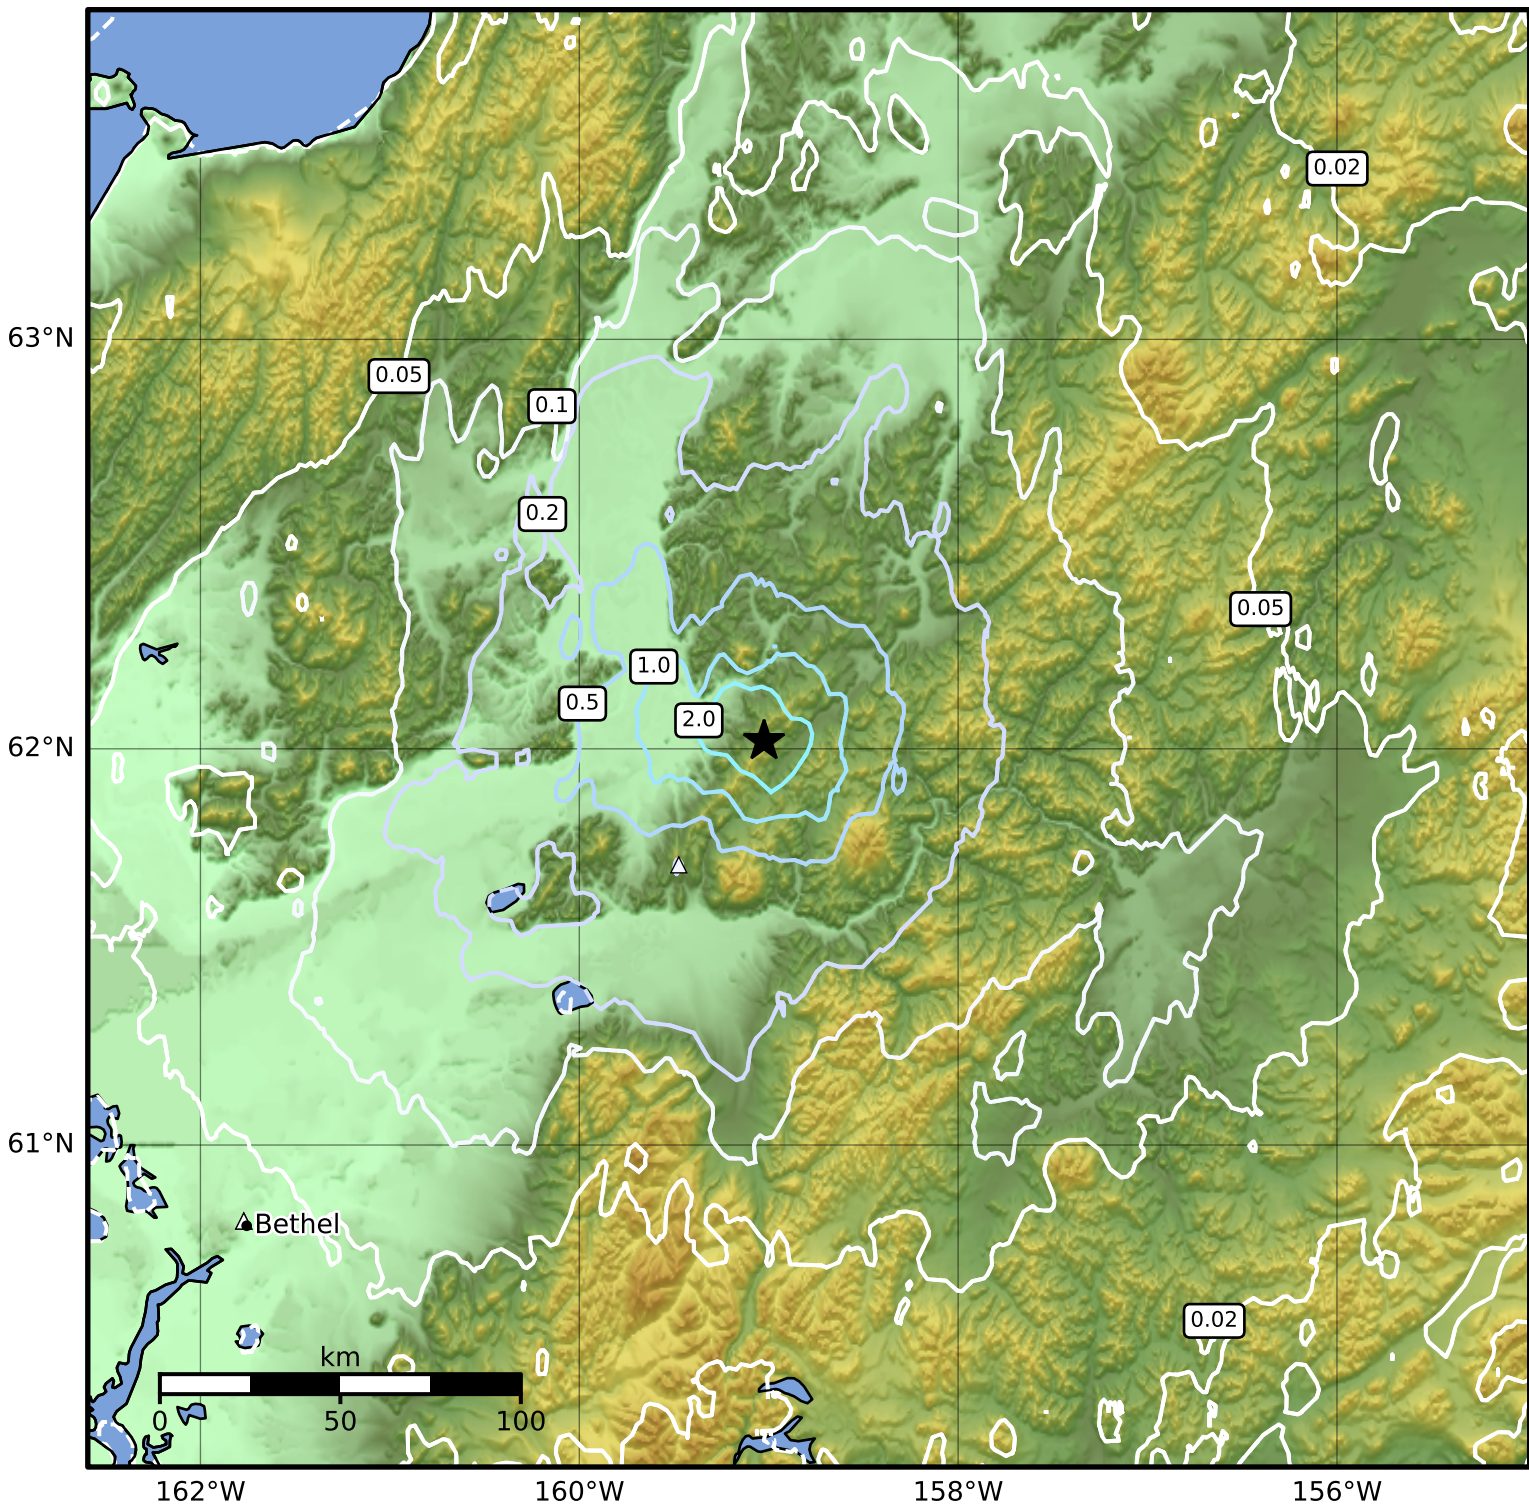

0.3 Second Peak Spectral Acceleration Map Alaska Earthquake Center  
ShakeMap: 43 km (27 miles) ESE of Holy Cross  
Apr 22, 2024 09:10:33 UTC M4.1 N62.02 W159.02 Depth: 8.3km ID:ak0245715c1d

SA(0.3) (%g)	0.1	0.2	0.5	1	2	5	10	20	50	100	200
--------------	-----	-----	-----	---	---	---	----	----	----	-----	-----

Scale based on Worden et al. (2012)

△ Seismic Instrument ○ Reported Intensity

★ Epicenter

Version 1: Processed 2024-04-22T21:54:48Z