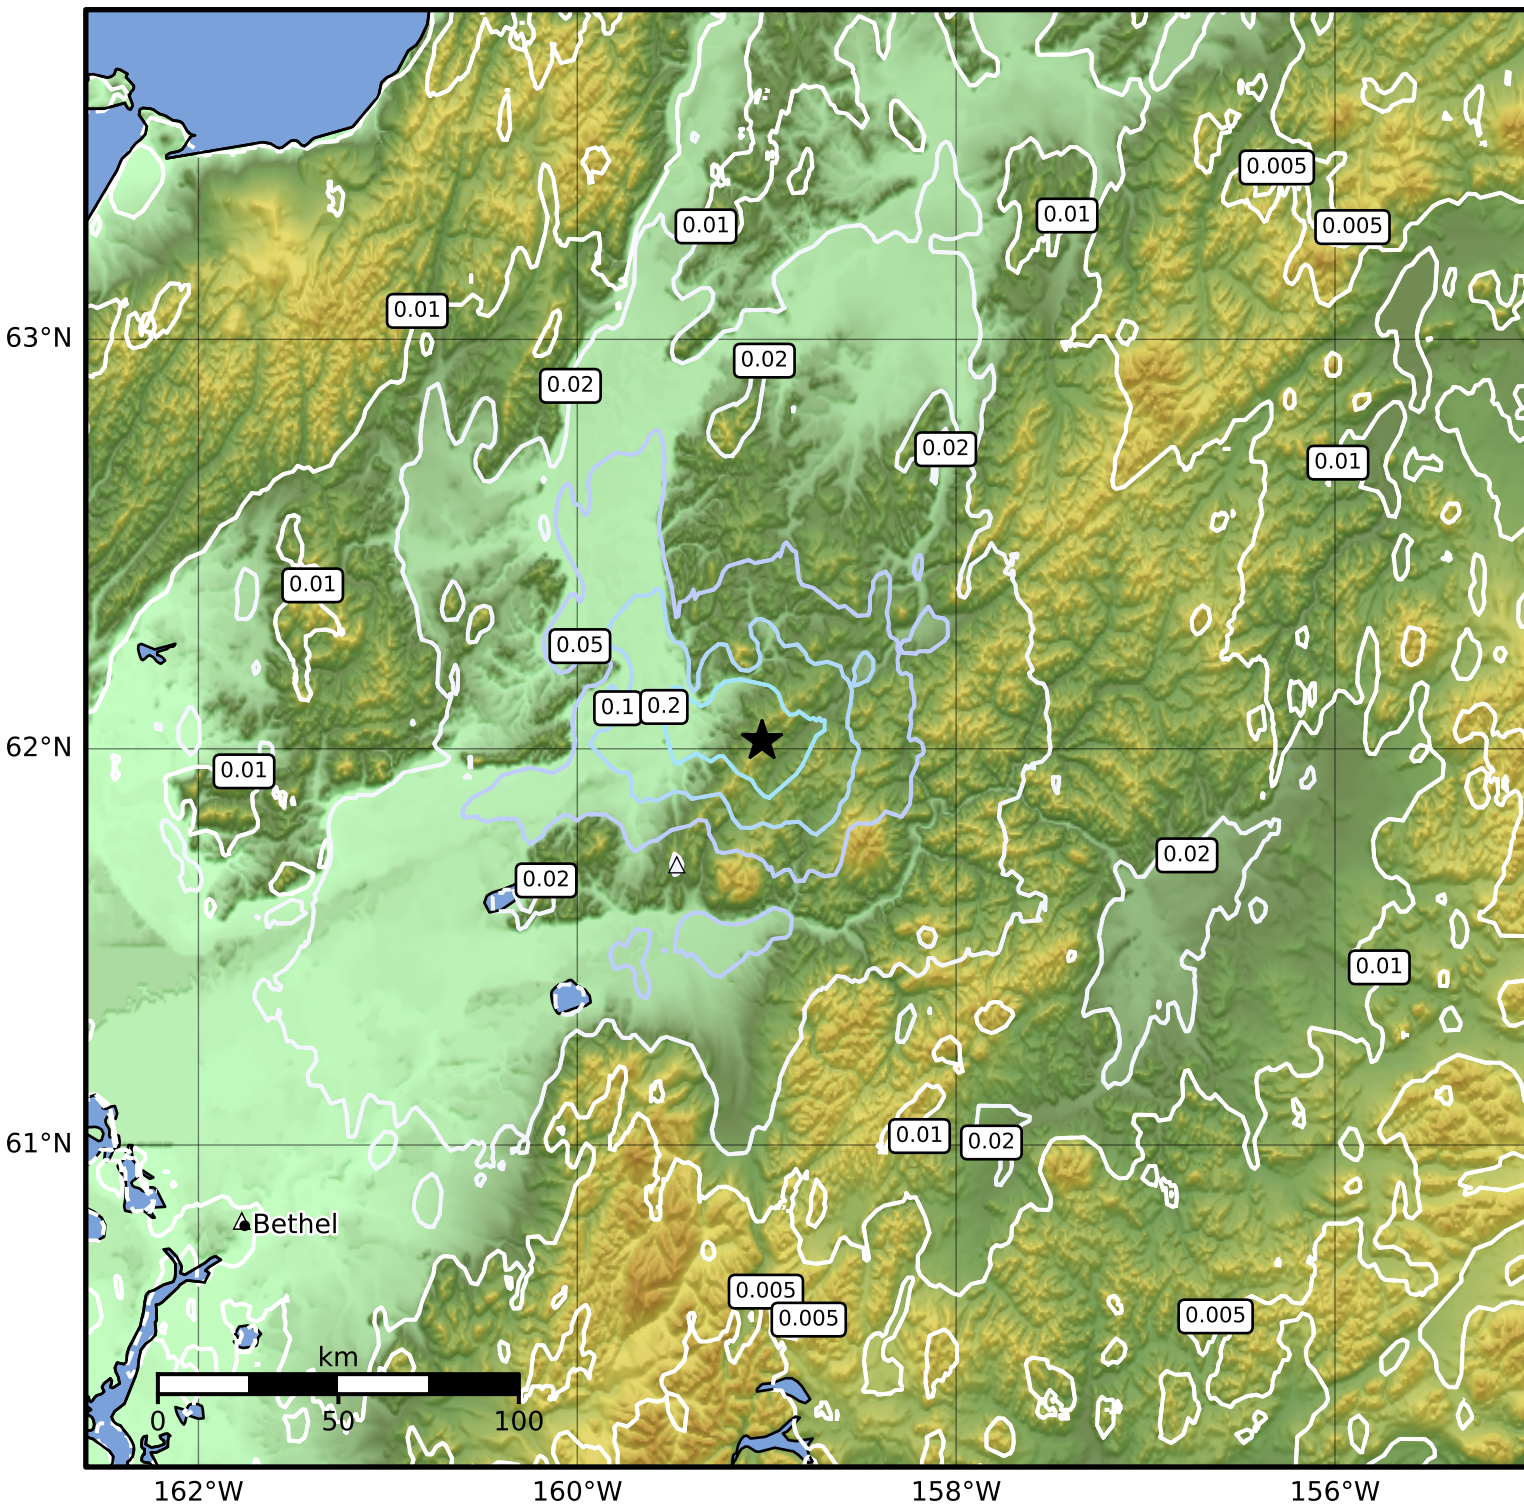

1.0 Second Peak Spectral Acceleration Map Alaska Earthquake Center
 ShakeMap: 43 km (27 miles) ESE of Holy Cross
 Apr 22, 2024 09:10:33 UTC M4.1 N62.02 W159.02 Depth: 8.3km ID:ak0245715c1d

SA(1.0) (%g)	0.1	0.2	0.5	1	2	5	10	20	50	100	200
--------------	-----	-----	-----	---	---	---	----	----	----	-----	-----

Scale based on Worden et al. (2012)

Version 1: Processed 2024-04-22T21:54:48Z

△ Seismic Instrument ○ Reported Intensity

★ Epicenter