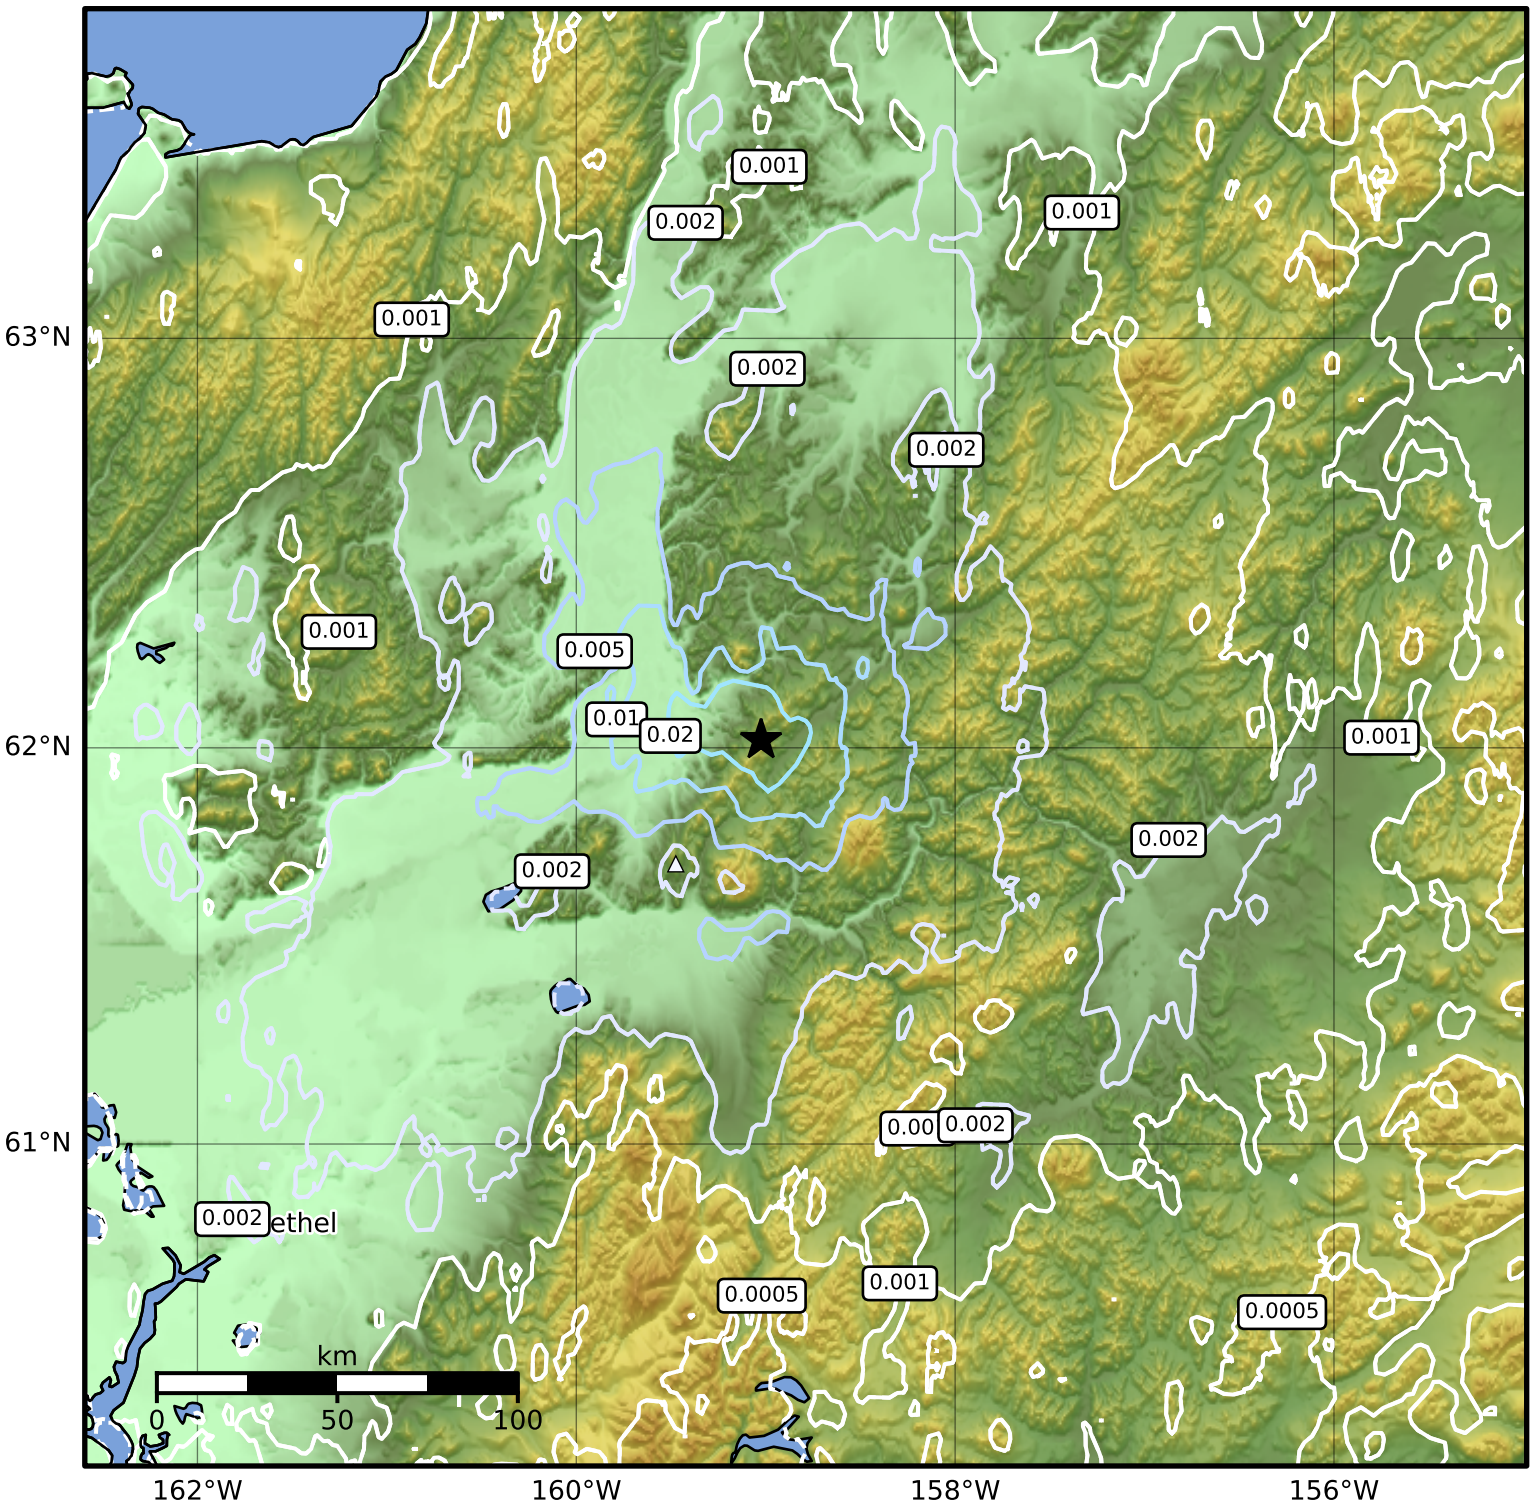

3.0 Second Peak Spectral Acceleration Map Alaska Earthquake Center
 ShakeMap: 43 km (27 miles) ESE of Holy Cross
 Apr 22, 2024 09:10:33 UTC M4.1 N62.02 W159.02 Depth: 8.3km ID:ak0245715c1d

Scale based on Worden et al. (2012)

Version 1: Processed 2024-04-22T21:54:48Z

△ Seismic Instrument ○ Reported Intensity

★ Epicenter