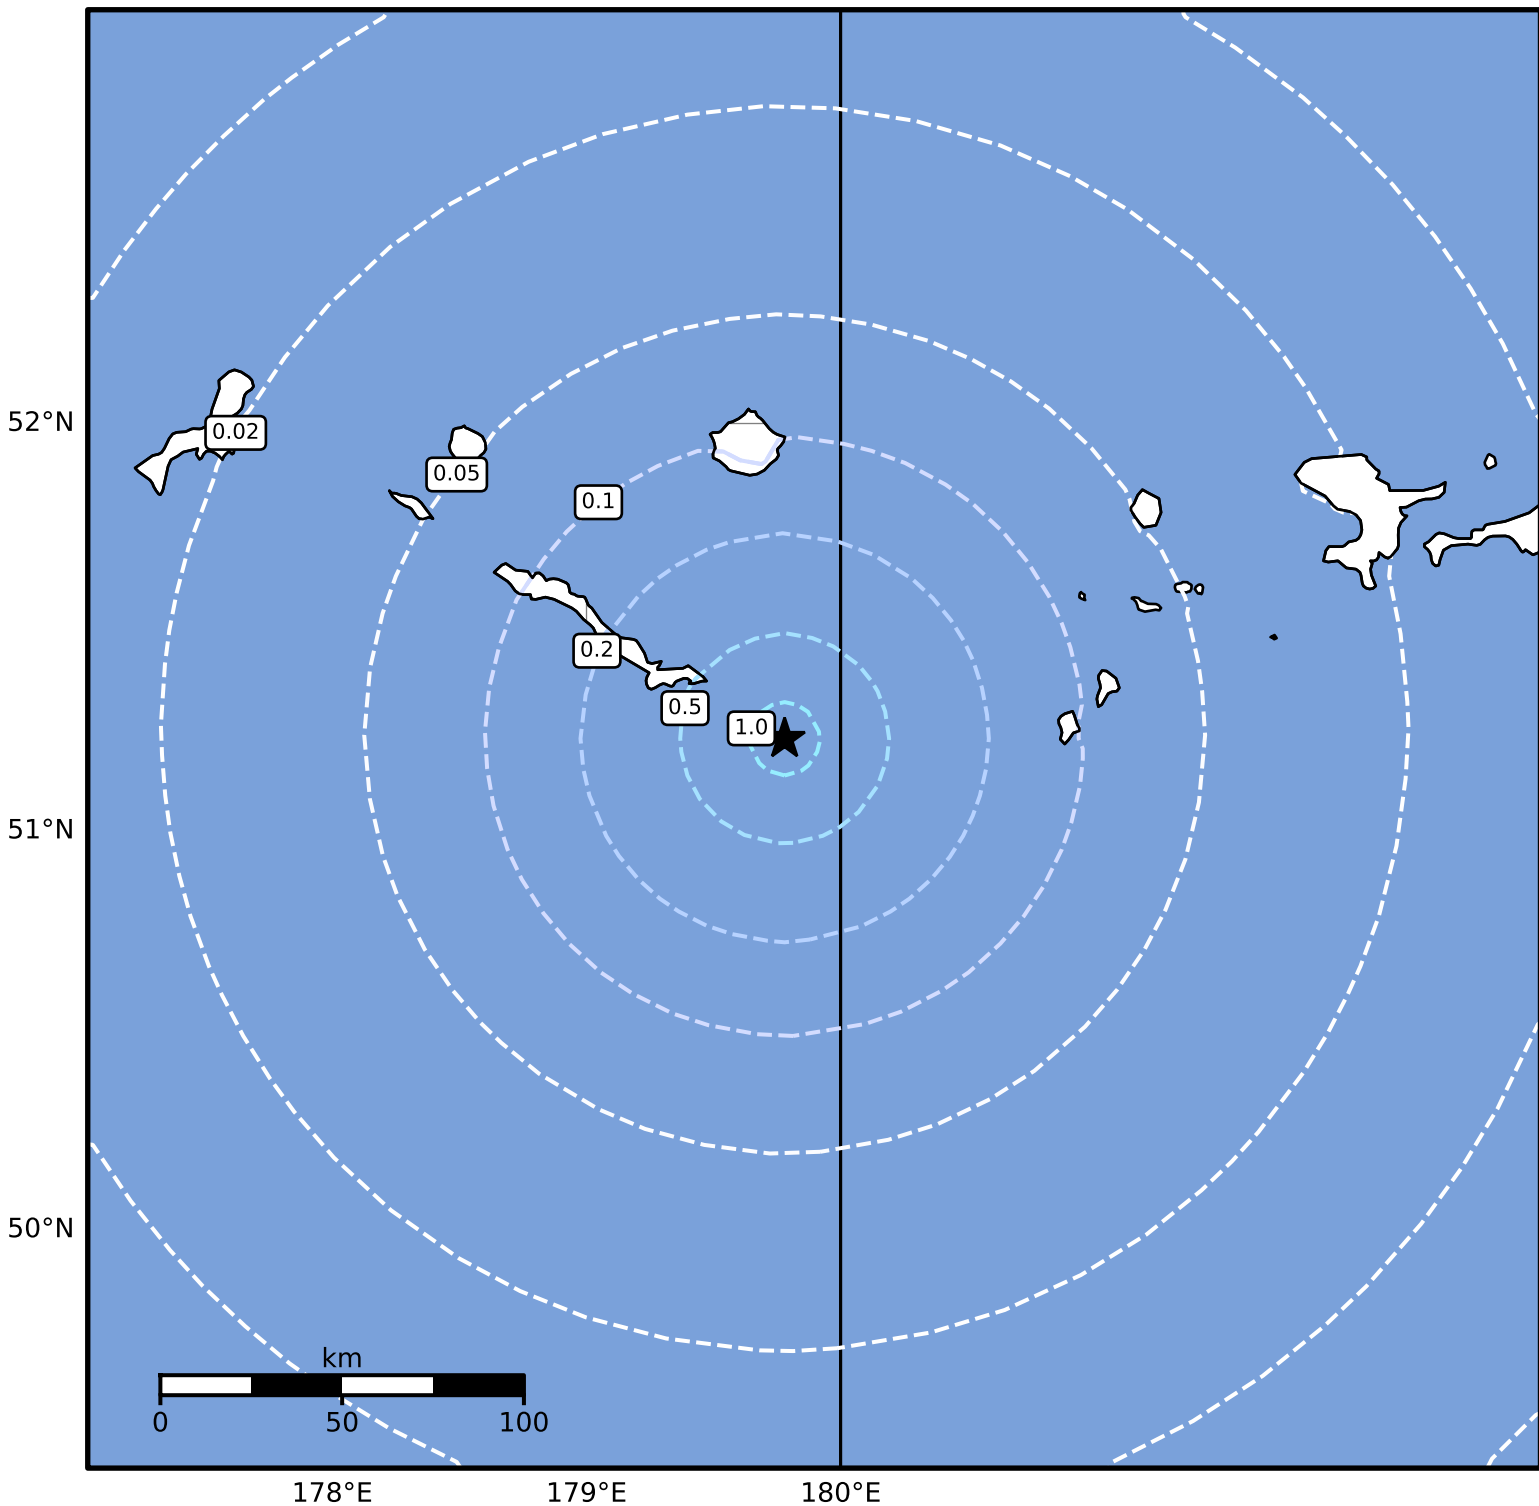

Peak Ground Acceleration Map Alaska Earthquake Center
ShakeMap: 64 km (40 miles) ESE of Amchitka
Apr 24, 2024 04:33:17 UTC M4.2 N51.23 E179.78 Depth: 25.0km ID:ak0245a9dra9

PGA (%g)	0.1	0.2	0.5	1	2	5	10	20	50	100	200
----------	-----	-----	-----	---	---	---	----	----	----	-----	-----

Scale based on Worden et al. (2012)

Version 2: Processed 2024-04-24T07:17:00Z

△ Seismic Instrument ○ Reported Intensity

★ Epicenter