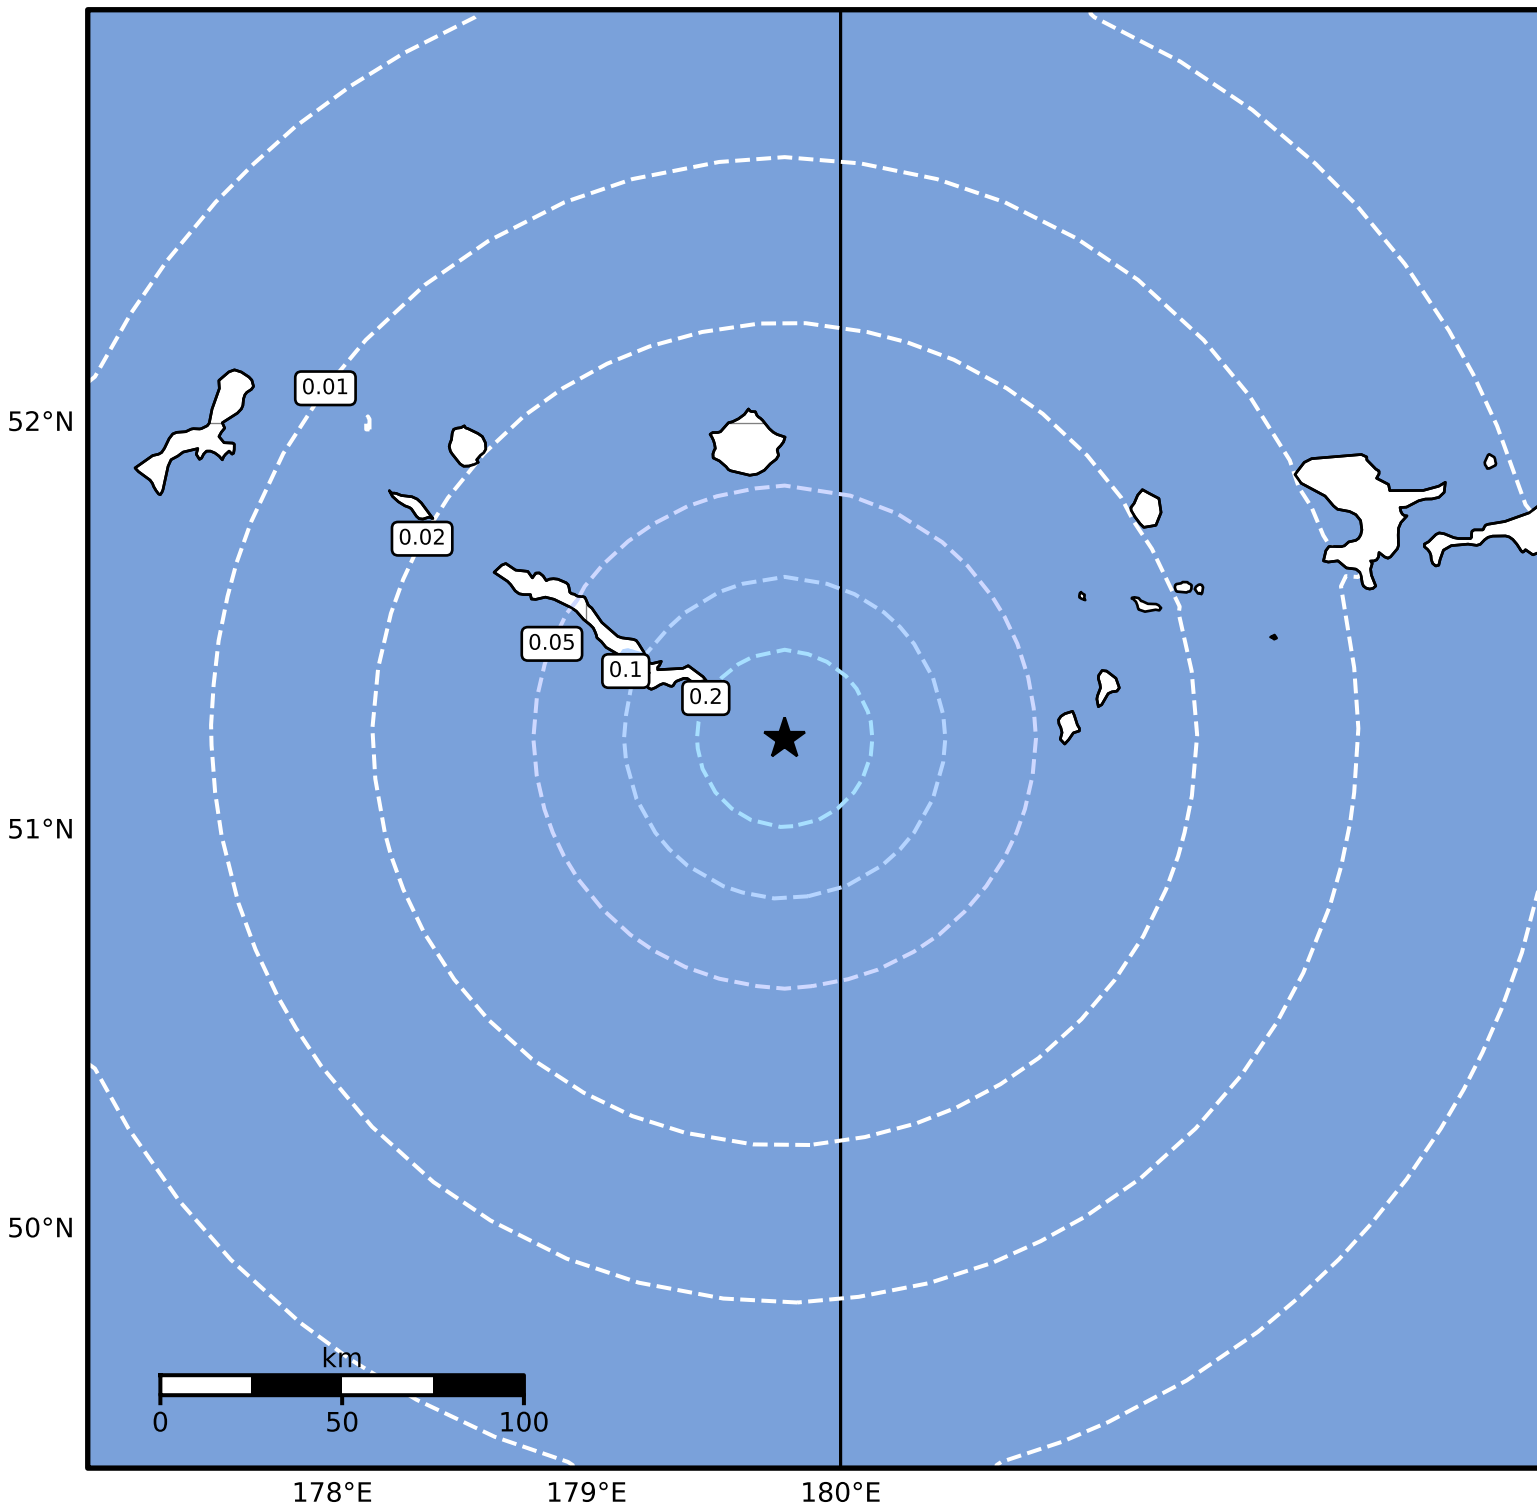

Peak Ground Velocity Map Alaska Earthquake Center
ShakeMap: 64 km (40 miles) ESE of Amchitka
Apr 24, 2024 04:33:17 UTC M4.2 N51.23 E179.78 Depth: 25.0km ID:ak0245a9dra9

PGV (cm/s)	0.1	0.2	0.5	1	2	5	10	20	50	100	200
------------	-----	-----	-----	---	---	---	----	----	----	-----	-----

Scale based on Worden et al. (2012)

Version 2: Processed 2024-04-24T07:17:00Z

△ Seismic Instrument ○ Reported Intensity

★ Epicenter