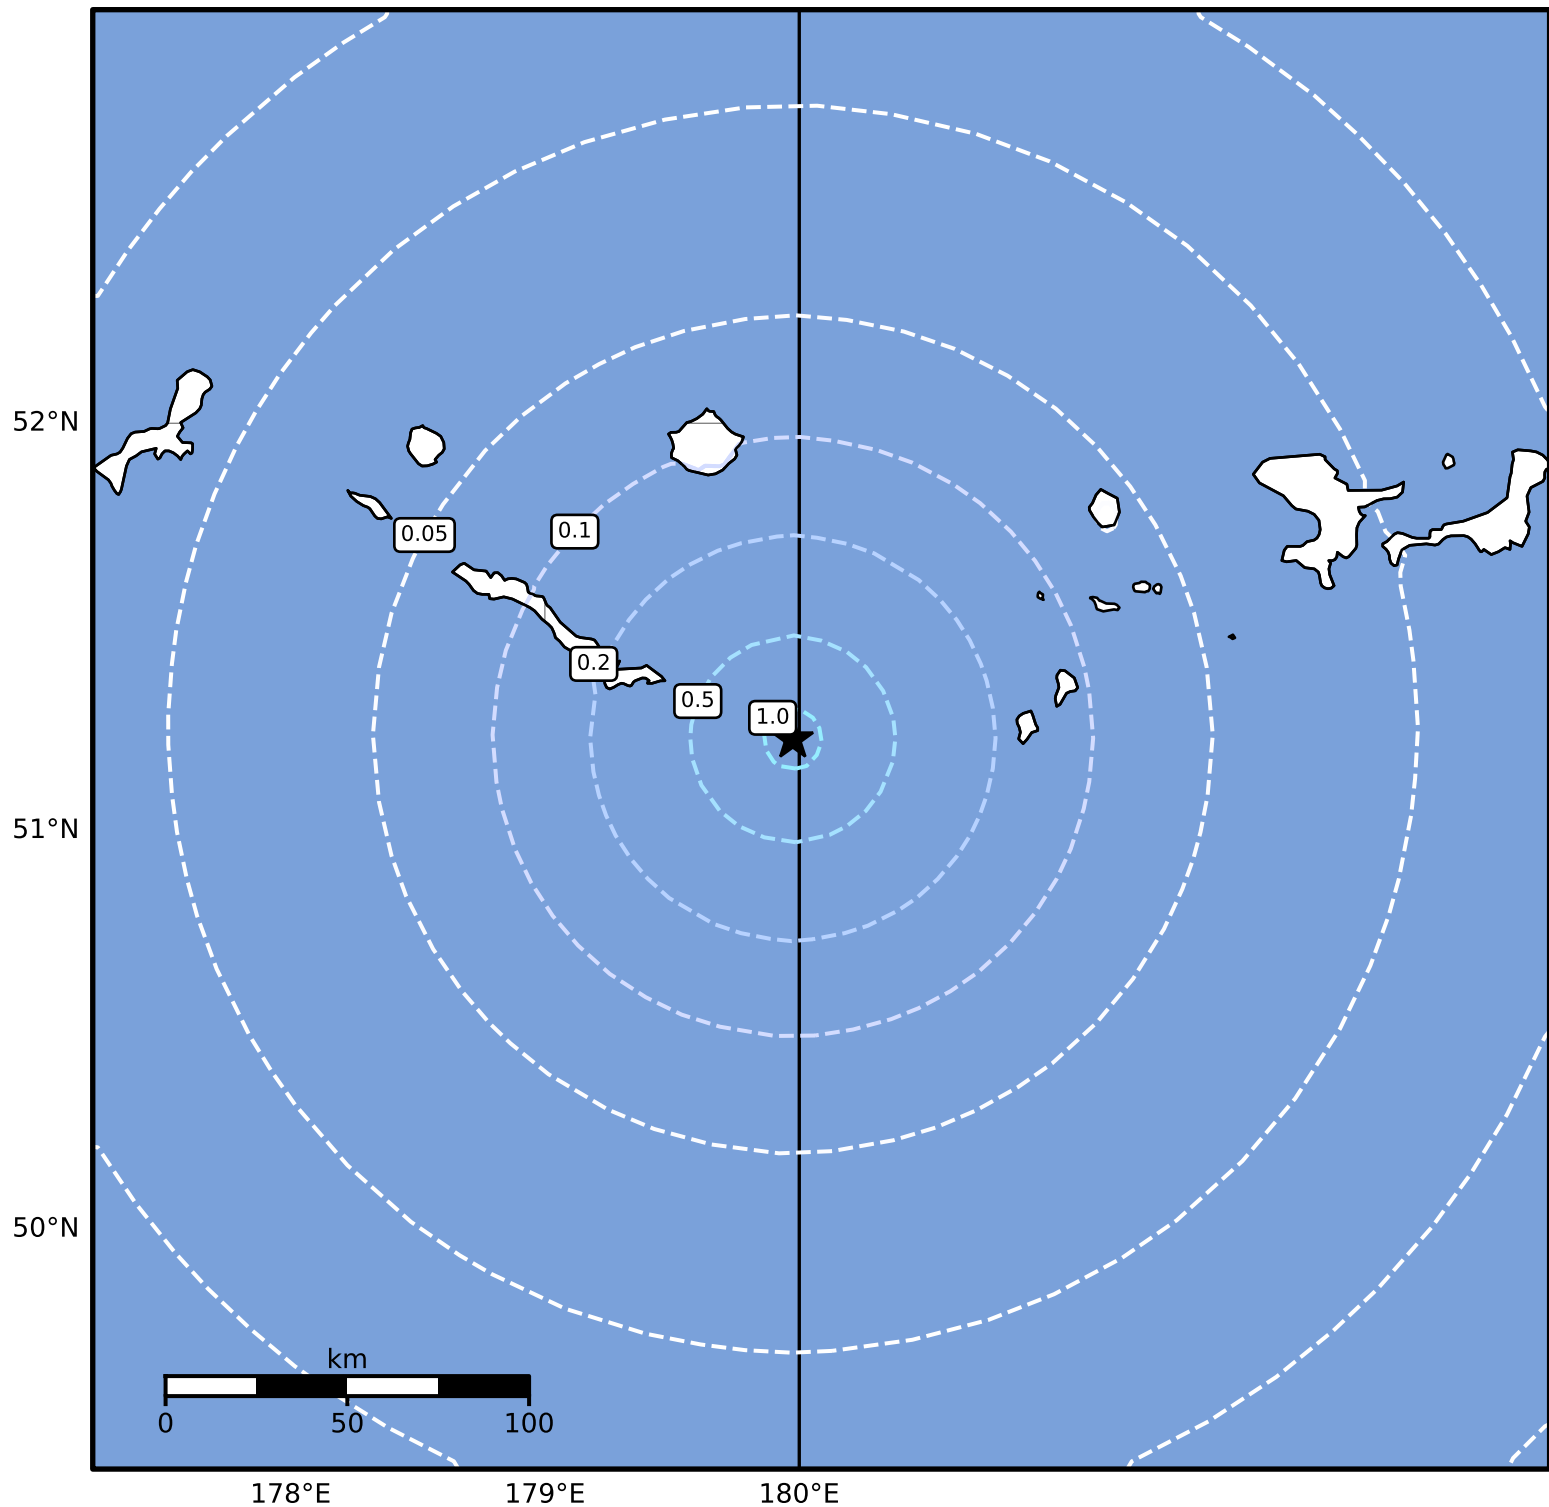

Peak Ground Acceleration Map Alaska Earthquake Center
ShakeMap: 76 km (47 miles) ESE of Amchitka
Apr 24, 2024 21:26:05 UTC M4.3 N51.23 E179.98 Depth: 25.7km ID:ak0245ajglj9

PGA (%g)	0.1	0.2	0.5	1	2	5	10	20	50	100	200
----------	-----	-----	-----	---	---	---	----	----	----	-----	-----

Scale based on Worden et al. (2012)

Version 2: Processed 2024-04-24T21:53:24Z

△ Seismic Instrument ○ Reported Intensity

★ Epicenter