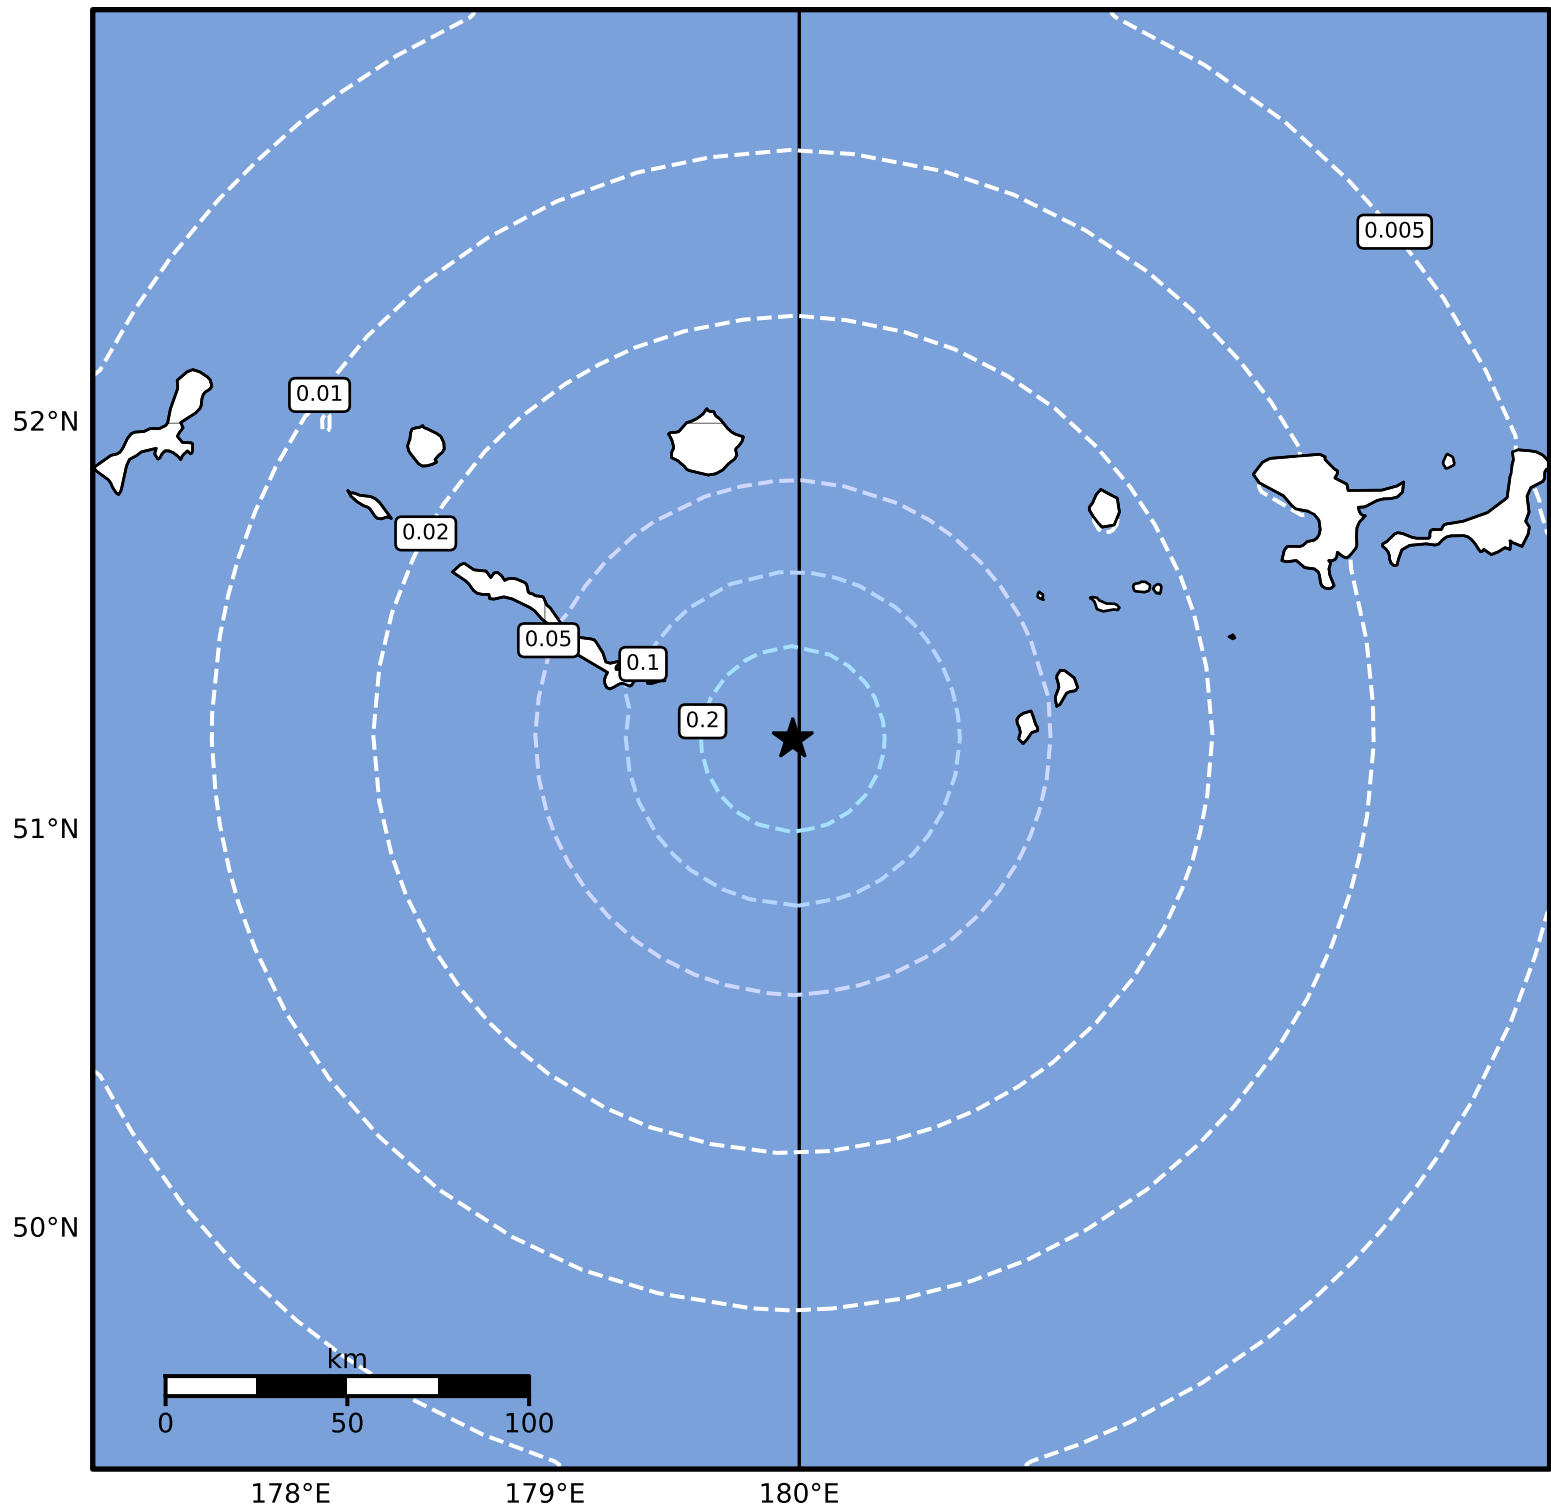

Peak Ground Velocity Map Alaska Earthquake Center
ShakeMap: 76 km (47 miles) ESE of Amchitka
Apr 24, 2024 21:26:05 UTC M4.3 N51.23 E179.98 Depth: 25.7km ID:ak0245ajglj9

Scale based on Worden et al. (2012)

Version 2: Processed 2024-04-24T21:53:24Z

△ Seismic Instrument ○ Reported Intensity

★ Epicenter