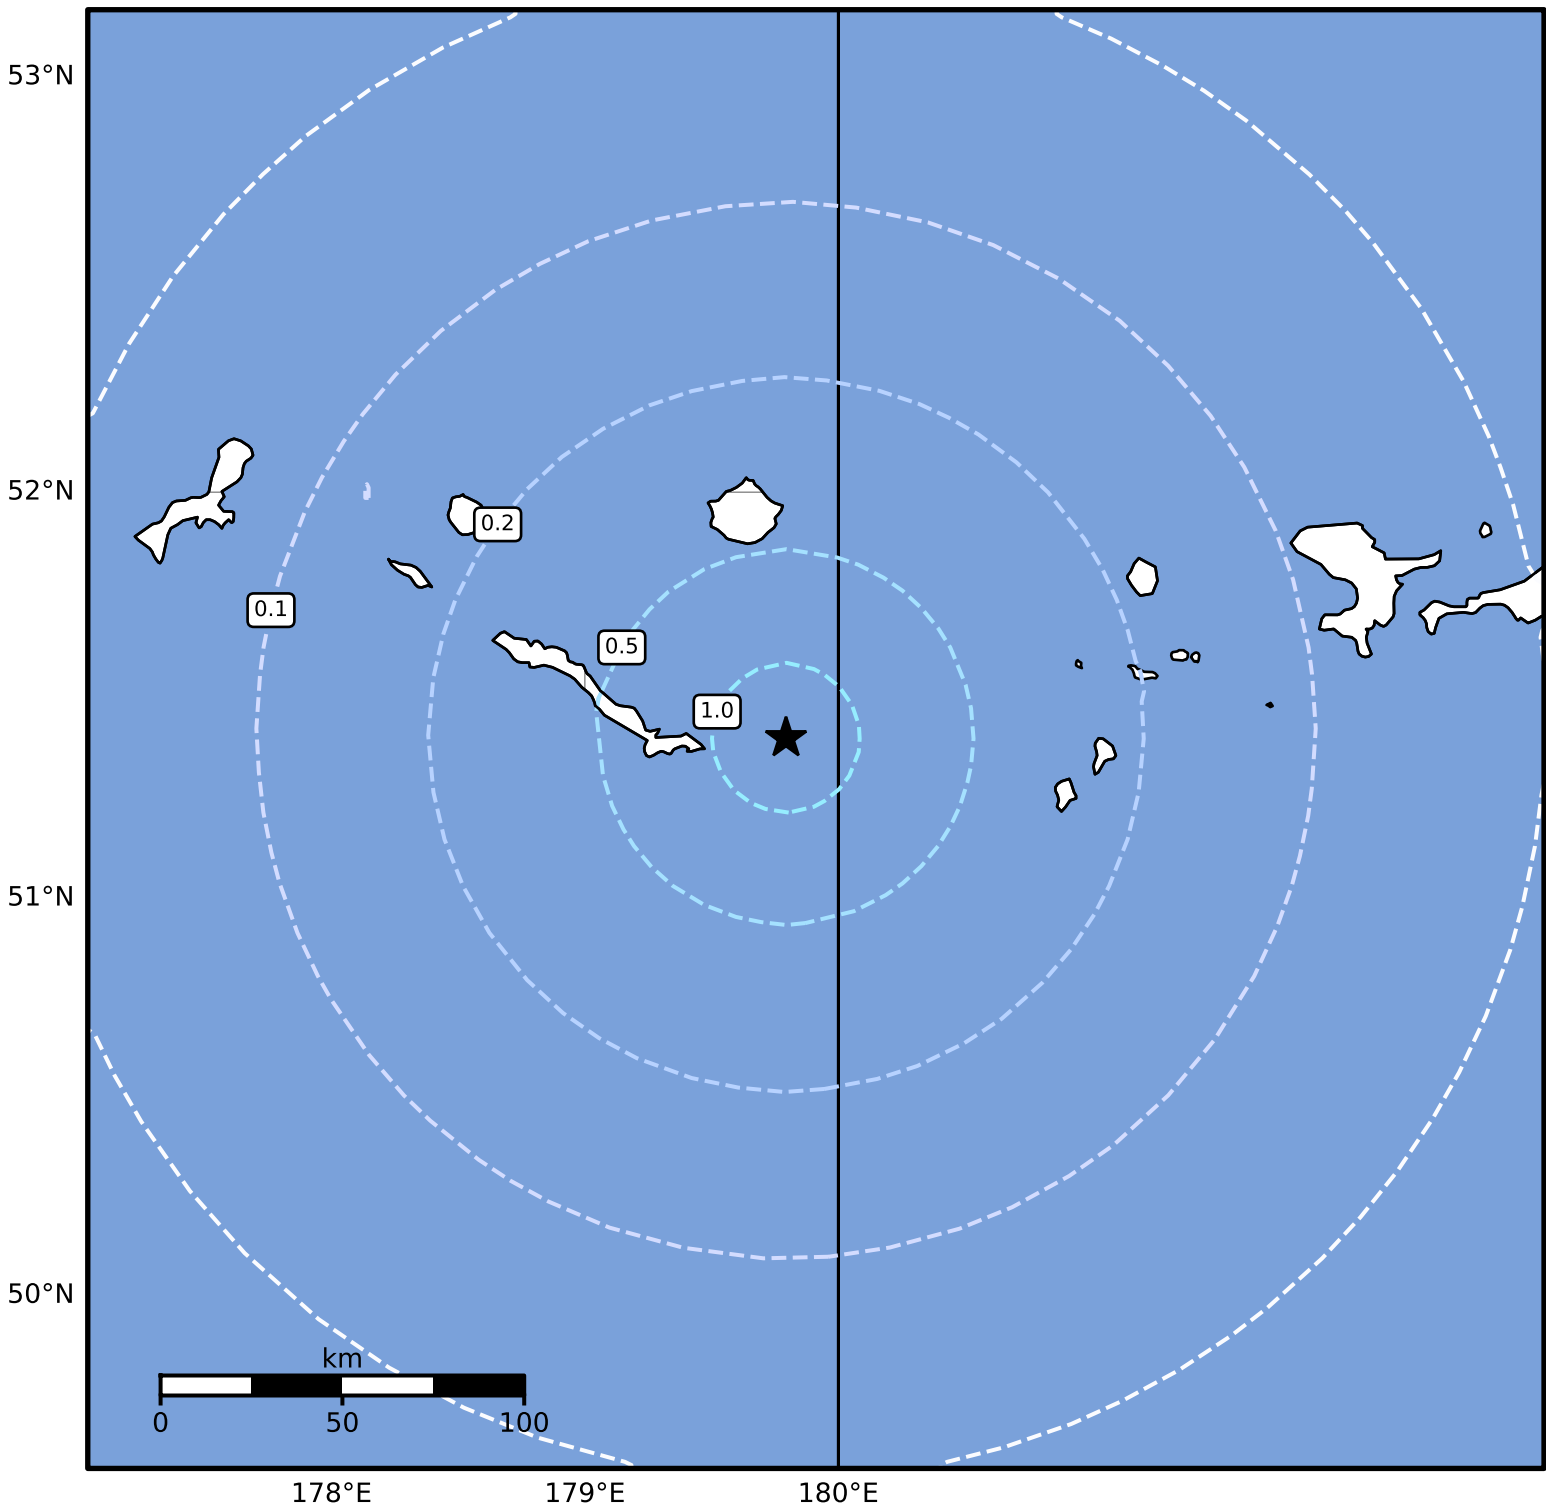

Peak Ground Acceleration Map Alaska Earthquake Center  
 ShakeMap: 57 km (35 miles) ESE of Amchitka  
 Apr 27, 2024 04:42:59 UTC M4.8 N51.40 E179.79 Depth: 38.5km ID:ak0245f81tcq

PGA (%g)	0.1	0.2	0.5	1	2	5	10	20	50	100	200

Scale based on Worden et al. (2012)

Version 2: Processed 2024-04-27T04:55:09Z

△ Seismic Instrument ○ Reported Intensity

★ Epicenter