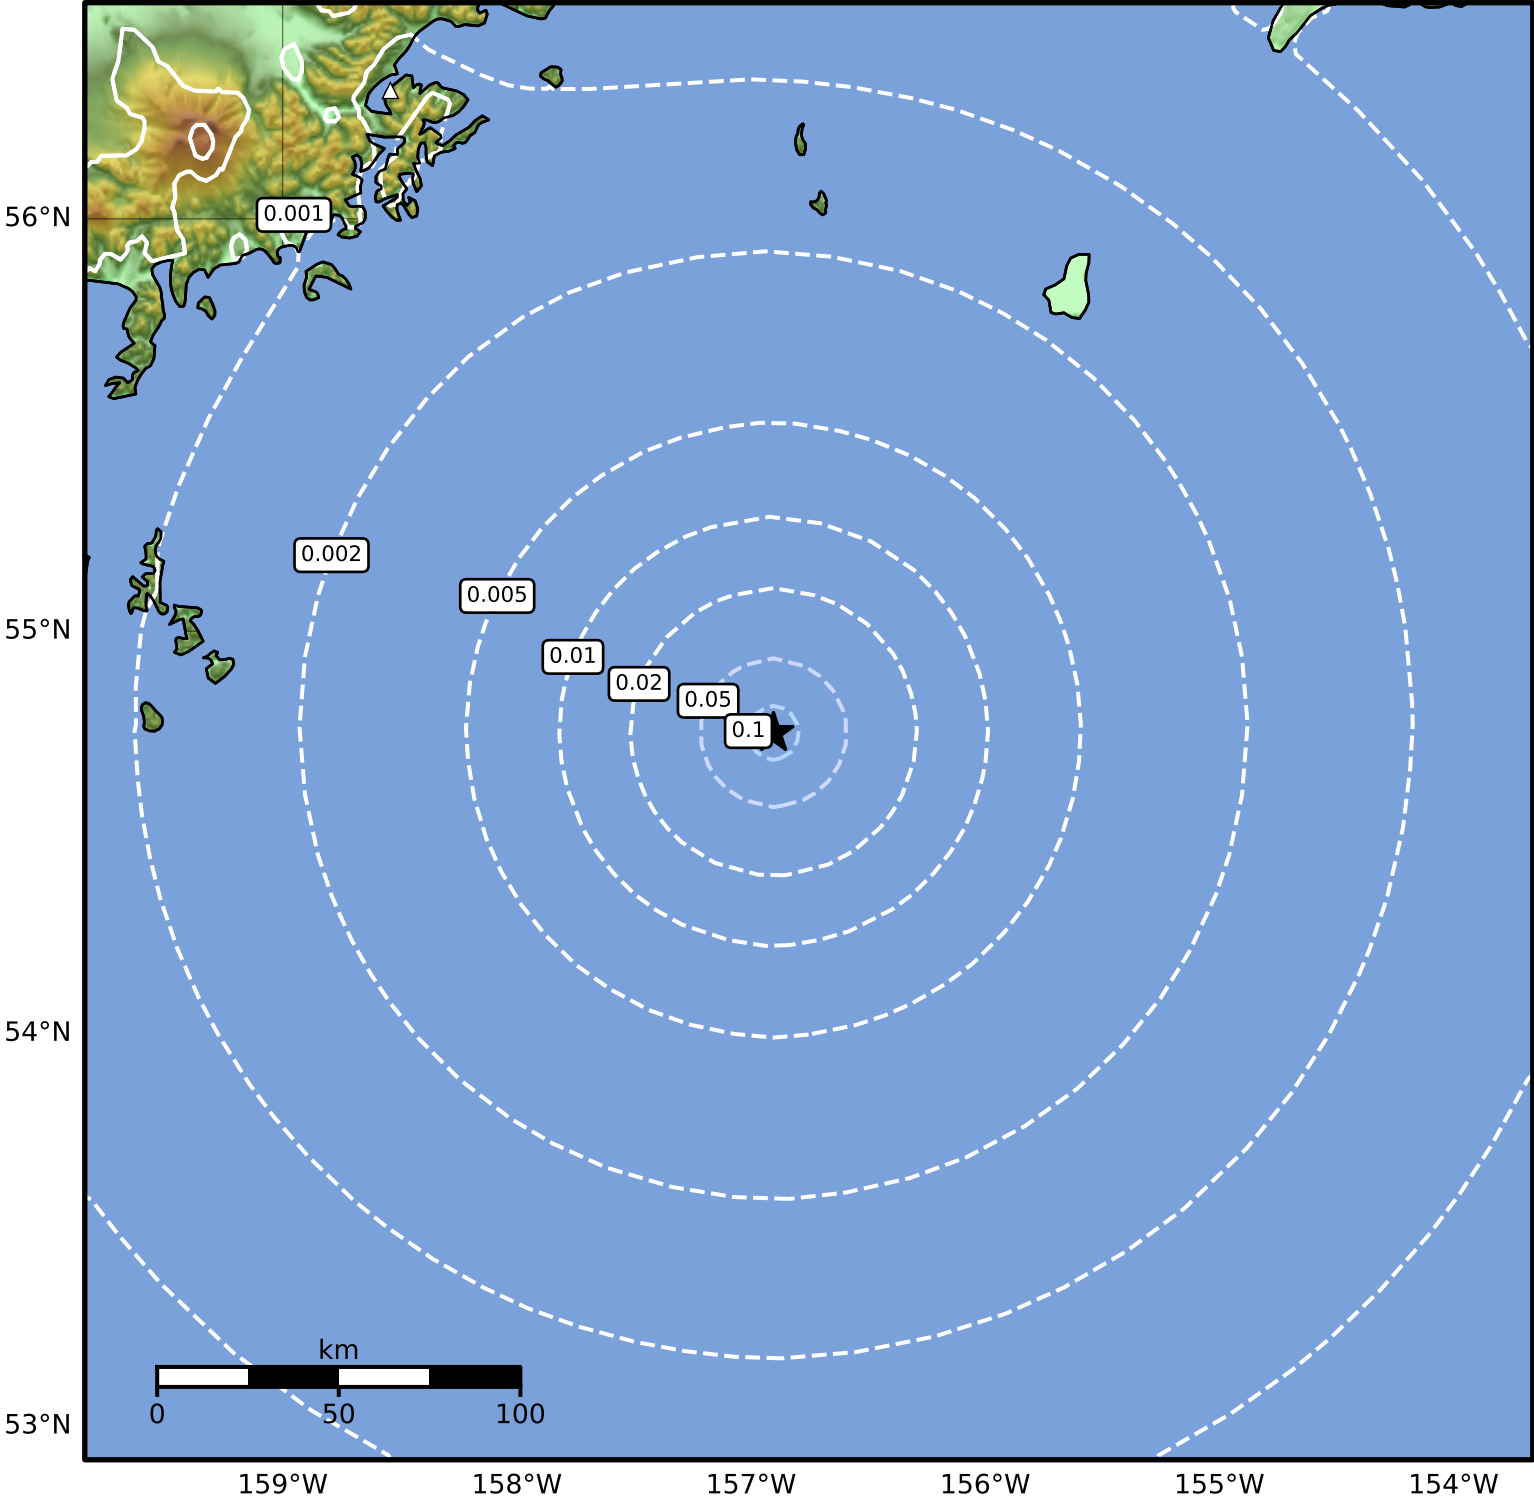

Peak Ground Velocity Map Alaska Earthquake Center
ShakeMap: 191 km (119 miles) SE of Perryville
Apr 27, 2024 22:44:53 UTC M3.5 N54.75 W156.90 Depth: 17.2km ID:ak0245fis0yg

PGV (cm/s)	0.1	0.2	0.5	1	2	5	10	20	50	100	200
------------	-----	-----	-----	---	---	---	----	----	----	-----	-----

Scale based on Worden et al. (2012) Version 1: Processed 2024-04-28T07:29:58Z
△ Seismic Instrument ○ Reported Intensity ★ Epicenter