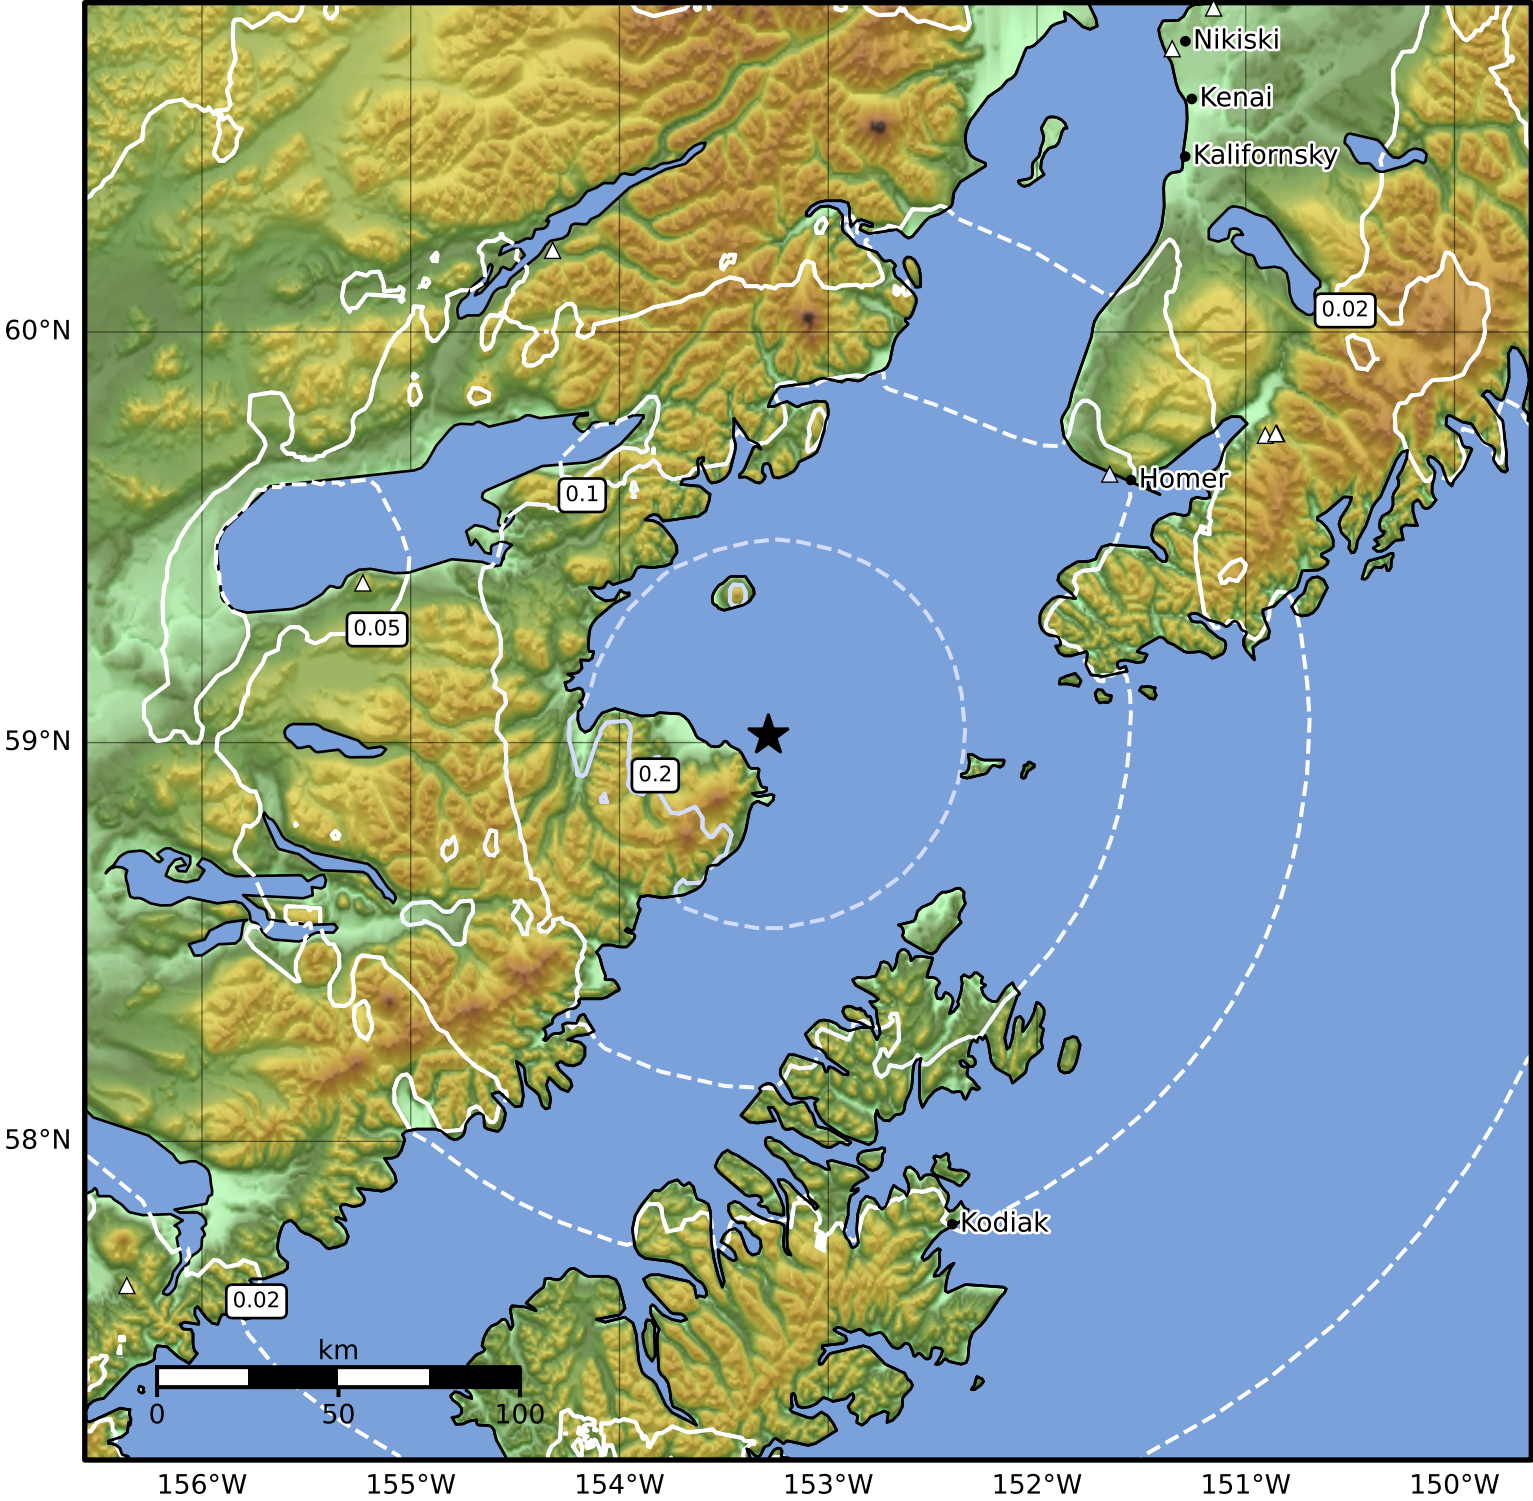

0.3 Second Peak Spectral Acceleration Map Alaska Earthquake Center
 ShakeMap: 86 km (53 miles) WSW of Nanwalek
 Apr 28, 2024 04:50:51 UTC M3.5 N59.02 W153.29 Depth: 67.5km ID:ak0245gvmuw2

SA(0.3) (%g)	0.1	0.2	0.5	1	2	5	10	20	50	100	200
---------------------	------------	------------	------------	----------	----------	----------	-----------	-----------	-----------	------------	------------

Scale based on Worden et al. (2012)

Version 1: Processed 2024-04-28T05:31:29Z

△ Seismic Instrument ○ Reported Intensity ★ Epicenter