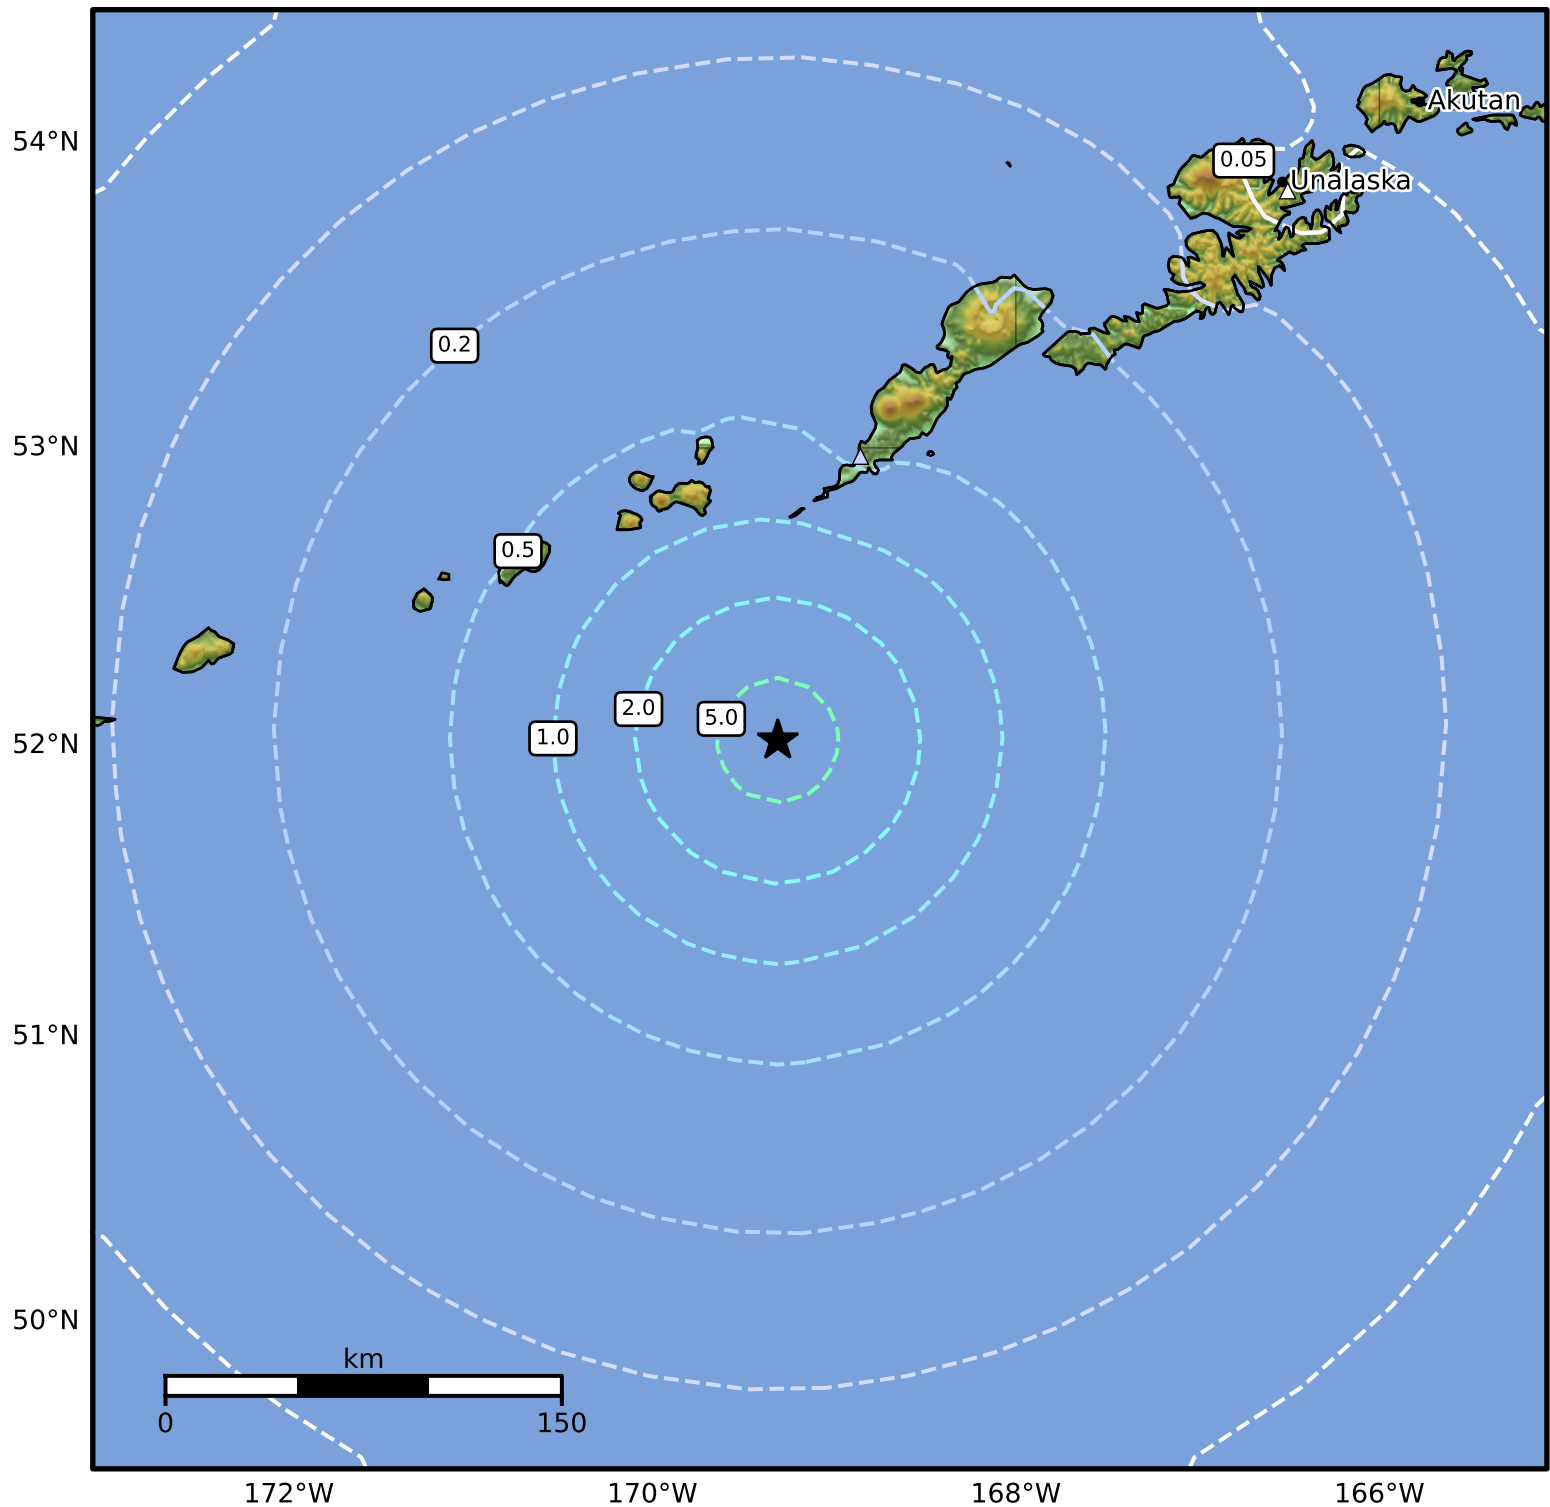

Peak Ground Acceleration Map Alaska Earthquake Center
 ShakeMap: 106 km (66 miles) SSW of Nikolski
 May 02, 2024 06:58:01 UTC M5.5 N52.02 W169.31 Depth: 25.7km ID:ak0245nj0qce

PGA (%g)	0.1	0.2	0.5	1	2	5	10	20	50	100	200
----------	-----	-----	-----	---	---	---	----	----	----	-----	-----

Scale based on Worden et al. (2012)

Version 4: Processed 2024-05-02T08:50:52Z

△ Seismic Instrument ○ Reported Intensity

★ Epicenter