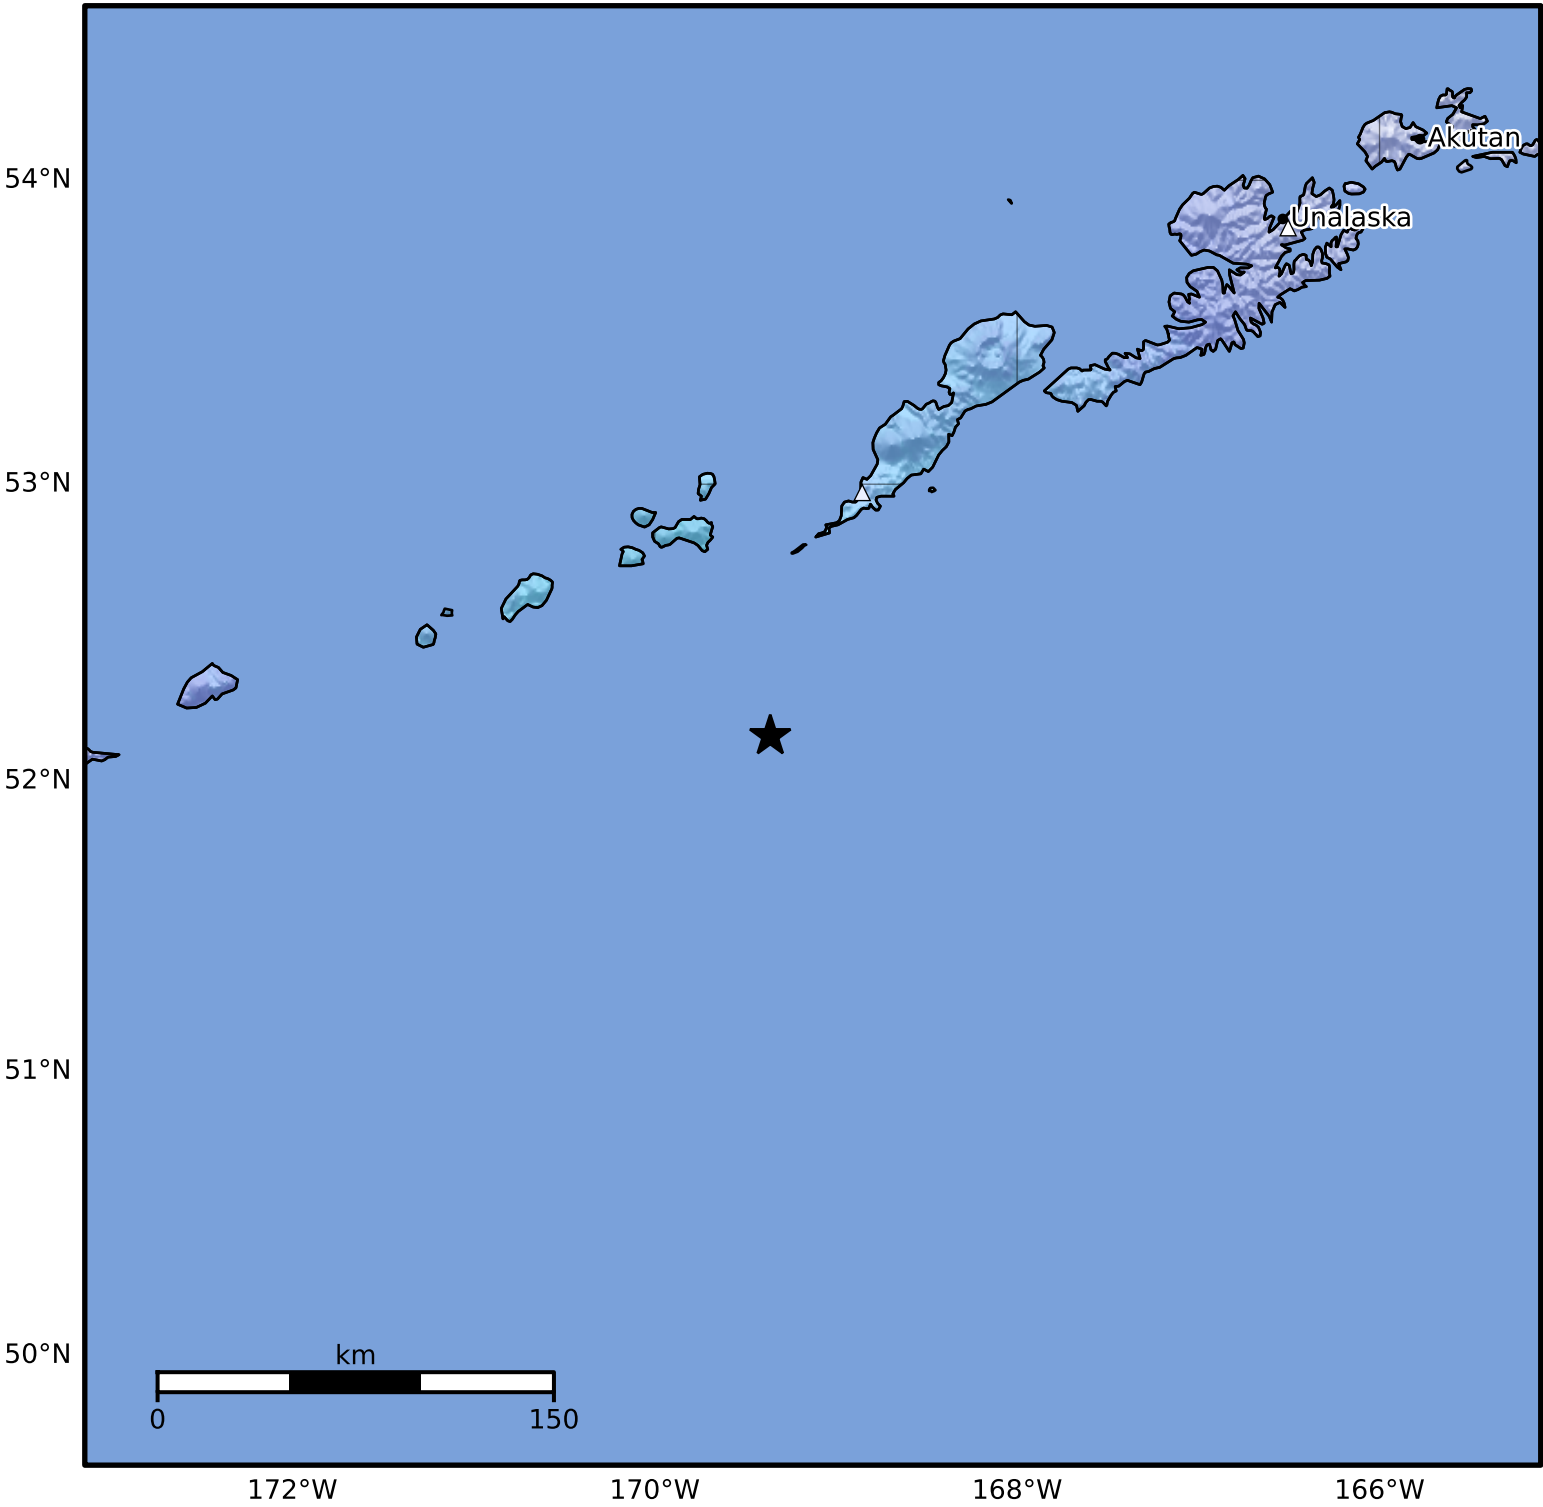

Macroseismic Intensity Map Alaska Earthquake Center
 ShakeMap: 93 km (58 miles) SSW of Nikolski
 May 02, 2024 07:01:52 UTC M5.1 N52.15 W169.36 Depth: 37.2km ID:ak0245nja1xe

SHAKING	Not felt	Weak	Light	Moderate	Strong	Very strong	Severe	Violent	Extreme
DAMAGE	None	None	None	Very light	Light	Moderate	Moderate/heavy	Heavy	Very heavy
PGA(%g)	<0.0464	0.297	2.76	6.2	11.5	21.5	40.1	74.7	>139
PGV(cm/s)	<0.0215	0.135	1.41	4.65	9.64	20	41.4	85.8	>178
INTENSITY	I	II-III	IV	V	VI	VII	VIII	IX	X+

Scale based on Worden et al. (2012)

Version 4: Processed 2024-05-02T09:06:11Z

△ Seismic Instrument ○ Reported Intensity

★ Epicenter