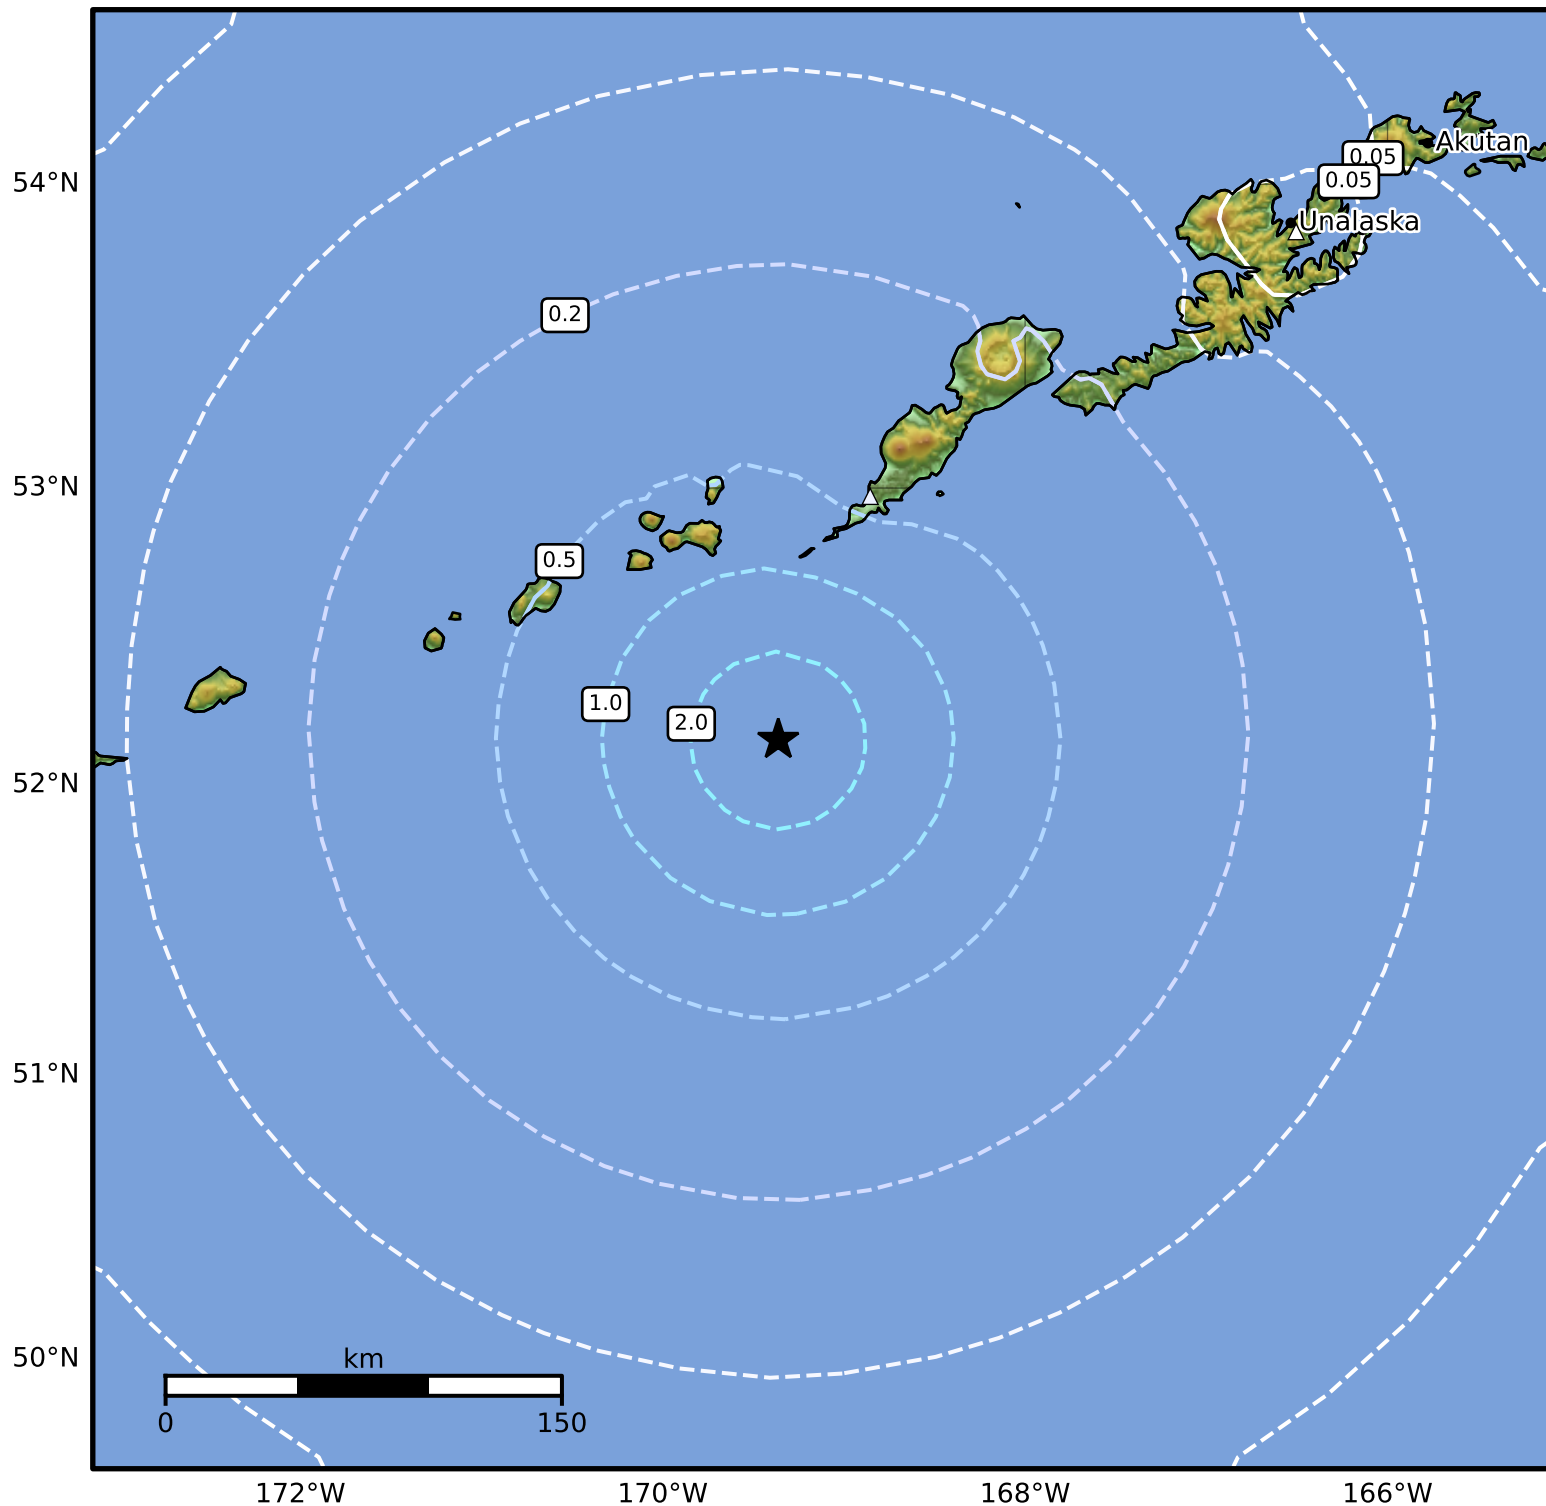

0.3 Second Peak Spectral Acceleration Map Alaska Earthquake Center
 ShakeMap: 93 km (58 miles) SSW of Nikolski
 May 02, 2024 07:01:52 UTC M5.1 N52.15 W169.36 Depth: 37.2km ID:ak0245nja1xe

SA(0.3) (%g)	0.1	0.2	0.5	1	2	5	10	20	50	100	200
--------------	-----	-----	-----	---	---	---	----	----	----	-----	-----

Scale based on Worden et al. (2012)

Version 4: Processed 2024-05-02T09:06:11Z

△ Seismic Instrument ○ Reported Intensity

★ Epicenter