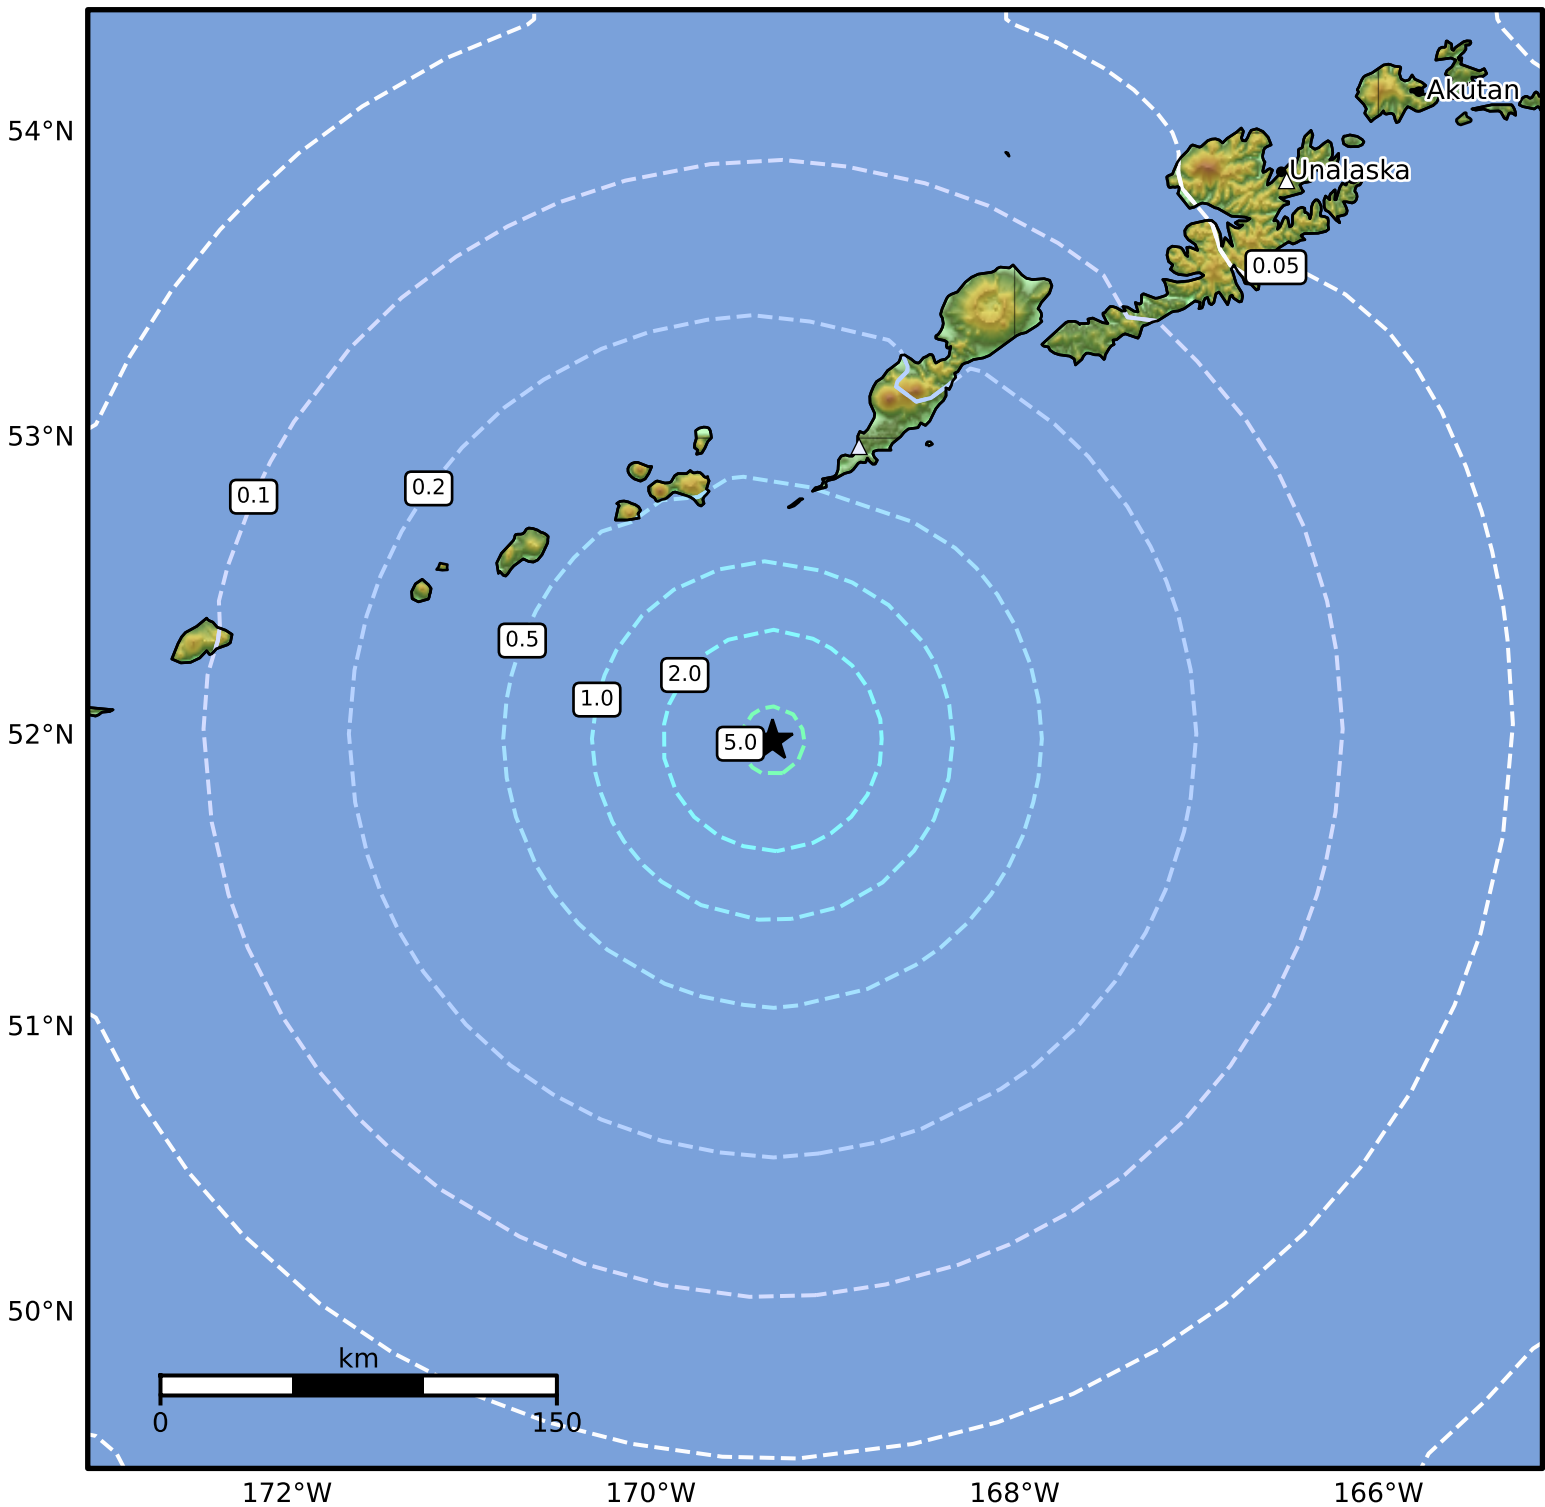

Peak Ground Acceleration Map Alaska Earthquake Center
 ShakeMap: 110 km (68 miles) SSW of Nikolski
 May 02, 2024 07:06:27 UTC M5.3 N51.99 W169.33 Depth: 25.6km ID:ak0245njb2qq

PGA (%g)	0.1	0.2	0.5	1	2	5	10	20	50	100	200
----------	-----	-----	-----	---	---	---	----	----	----	-----	-----

Scale based on Worden et al. (2012)

Version 5: Processed 2024-05-02T09:20:02Z

△ Seismic Instrument ○ Reported Intensity

★ Epicenter