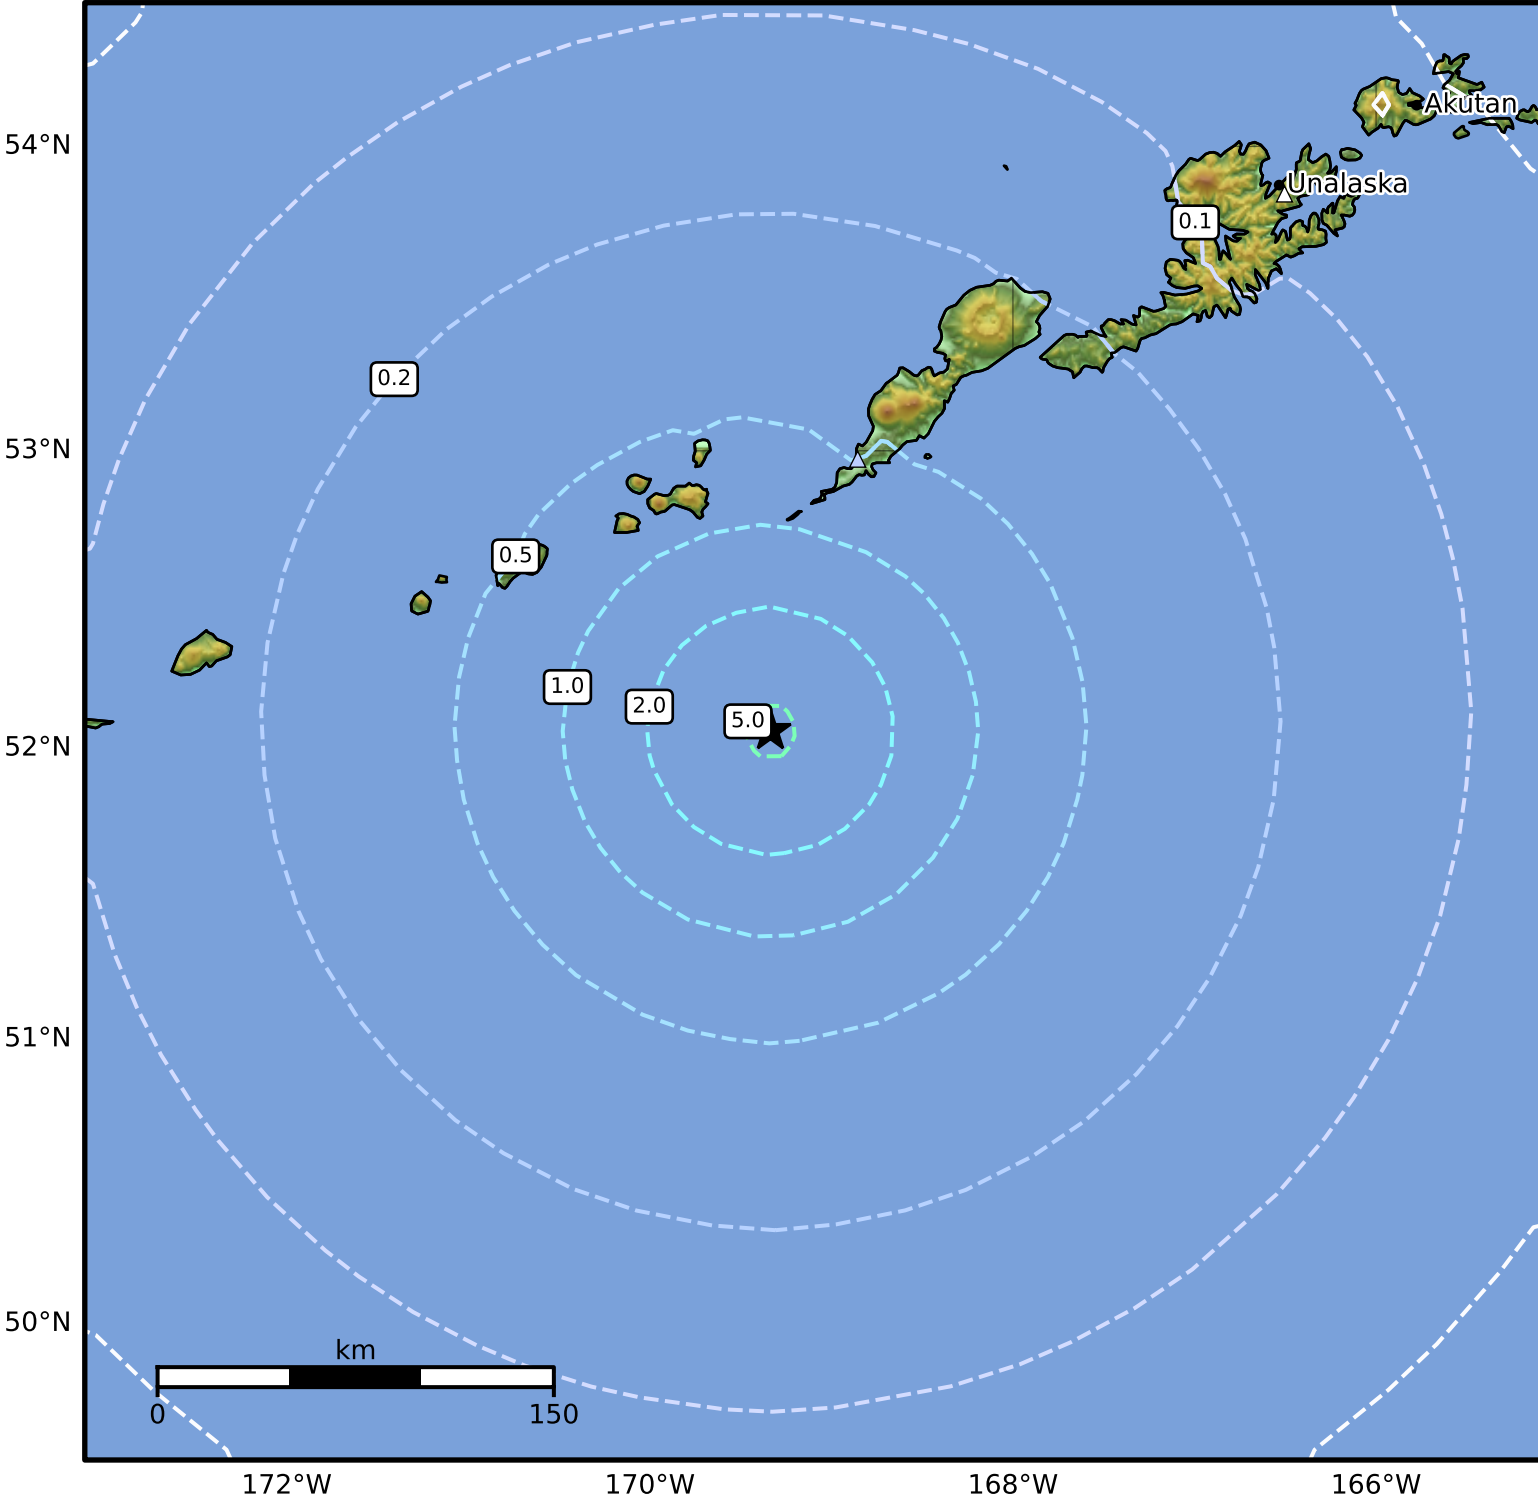

Peak Ground Acceleration Map Alaska Earthquake Center  
 ShakeMap: 103 km (64 miles) SSW of Nikolski  
 May 02, 2024 07:10:52 UTC M5.4 N52.06 W169.34 Depth: 30.5km ID:ak0245njbzer

PGA (%g)	0.1	0.2	0.5	1	2	5	10	20	50	100	200
----------	-----	-----	-----	---	---	---	----	----	----	-----	-----

Scale based on Worden et al. (2012)

Version 6: Processed 2024-05-02T08:19:27Z

△ Seismic Instrument ○ Reported Intensity

★ Epicenter