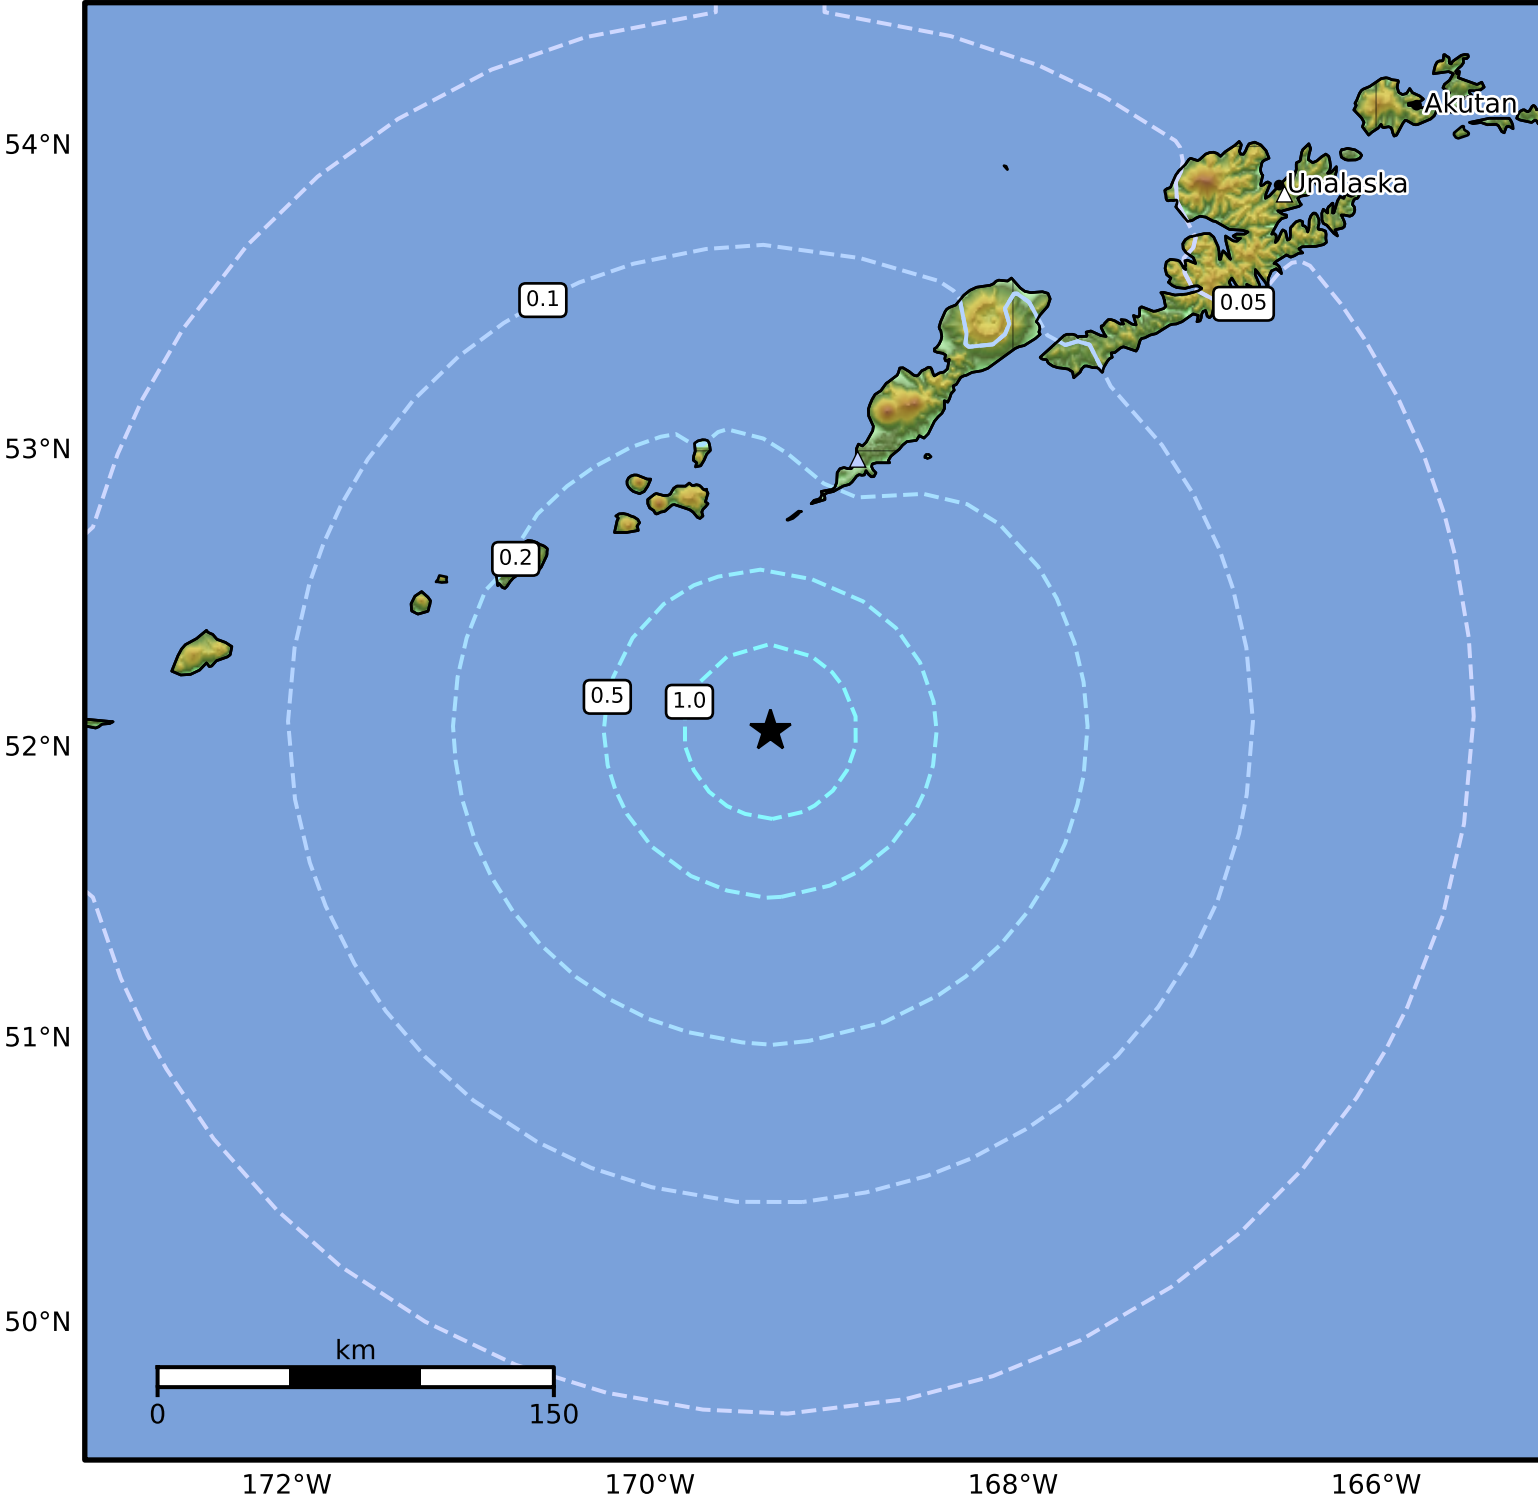

Peak Ground Velocity Map Alaska Earthquake Center  
 ShakeMap: 103 km (64 miles) SSW of Nikolski  
 May 02, 2024 07:10:52 UTC M5.4 N52.06 W169.34 Depth: 30.5km ID:ak0245njbzer

PGV (cm/s)	0.1	0.2	0.5	1	2	5	10	20	50	100	200
------------	-----	-----	-----	---	---	---	----	----	----	-----	-----

Scale based on Worden et al. (2012)

Version 6: Processed 2024-05-02T08:19:27Z

△ Seismic Instrument ○ Reported Intensity

★ Epicenter