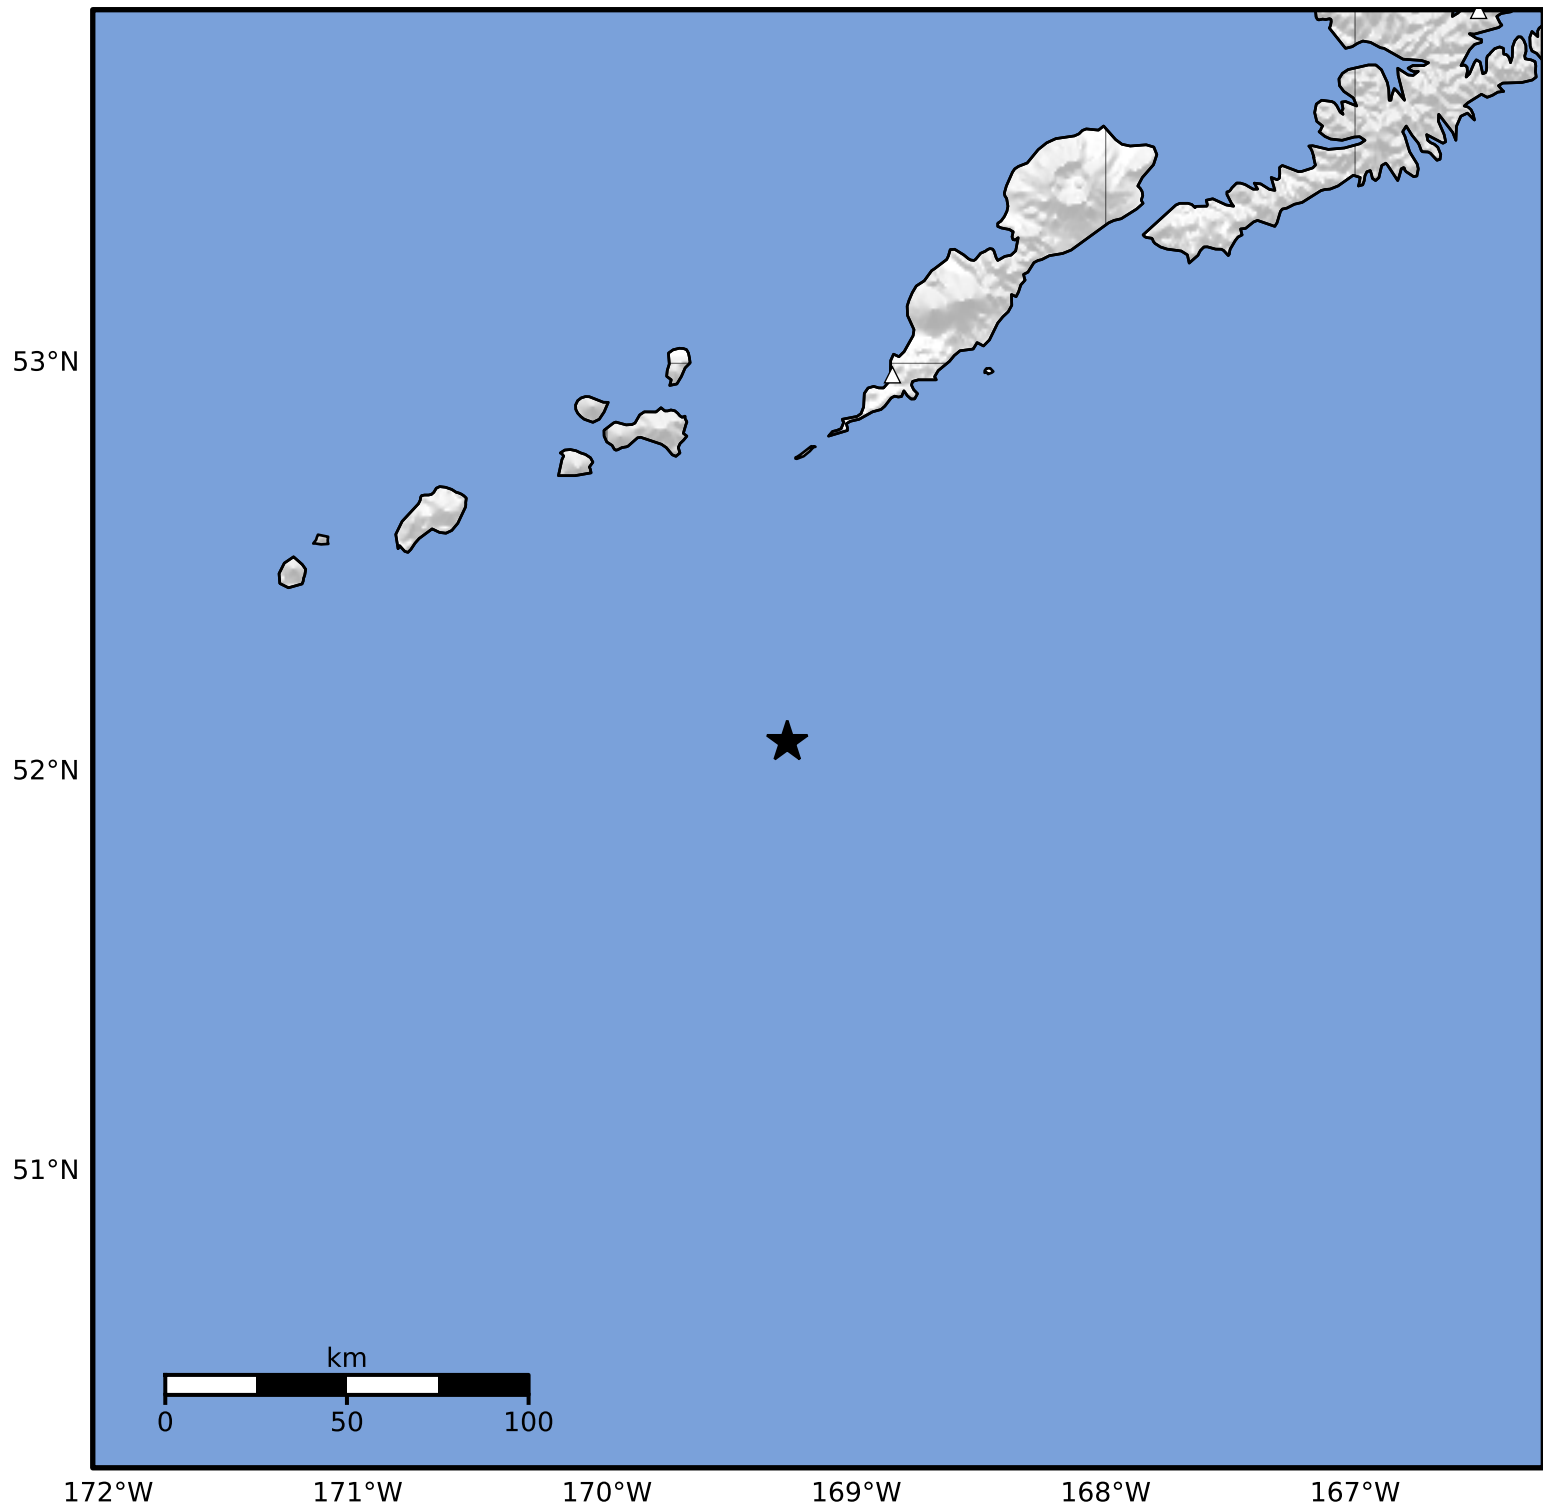

Macroseismic Intensity Map Alaska Earthquake Center
 ShakeMap: 100 km (62 miles) SSW of Nikolski
 May 02, 2024 07:17:39 UTC M3.6 N52.07 W169.28 Depth: 16.8km ID:ak0245njdgoj

SHAKING	Not felt	Weak	Light	Moderate	Strong	Very strong	Severe	Violent	Extreme
DAMAGE	None	None	None	Very light	Light	Moderate	Moderate/heavy	Heavy	Very heavy
PGA(%g)	<0.0464	0.297	2.76	6.2	11.5	21.5	40.1	74.7	>139
PGV(cm/s)	<0.0215	0.135	1.41	4.65	9.64	20	41.4	85.8	>178
INTENSITY	I	II-III	IV	V	VI	VII	VIII	IX	X+

Scale based on Worden et al. (2012)

Version 1: Processed 2024-05-02T09:29:45Z

△ Seismic Instrument ○ Reported Intensity

★ Epicenter