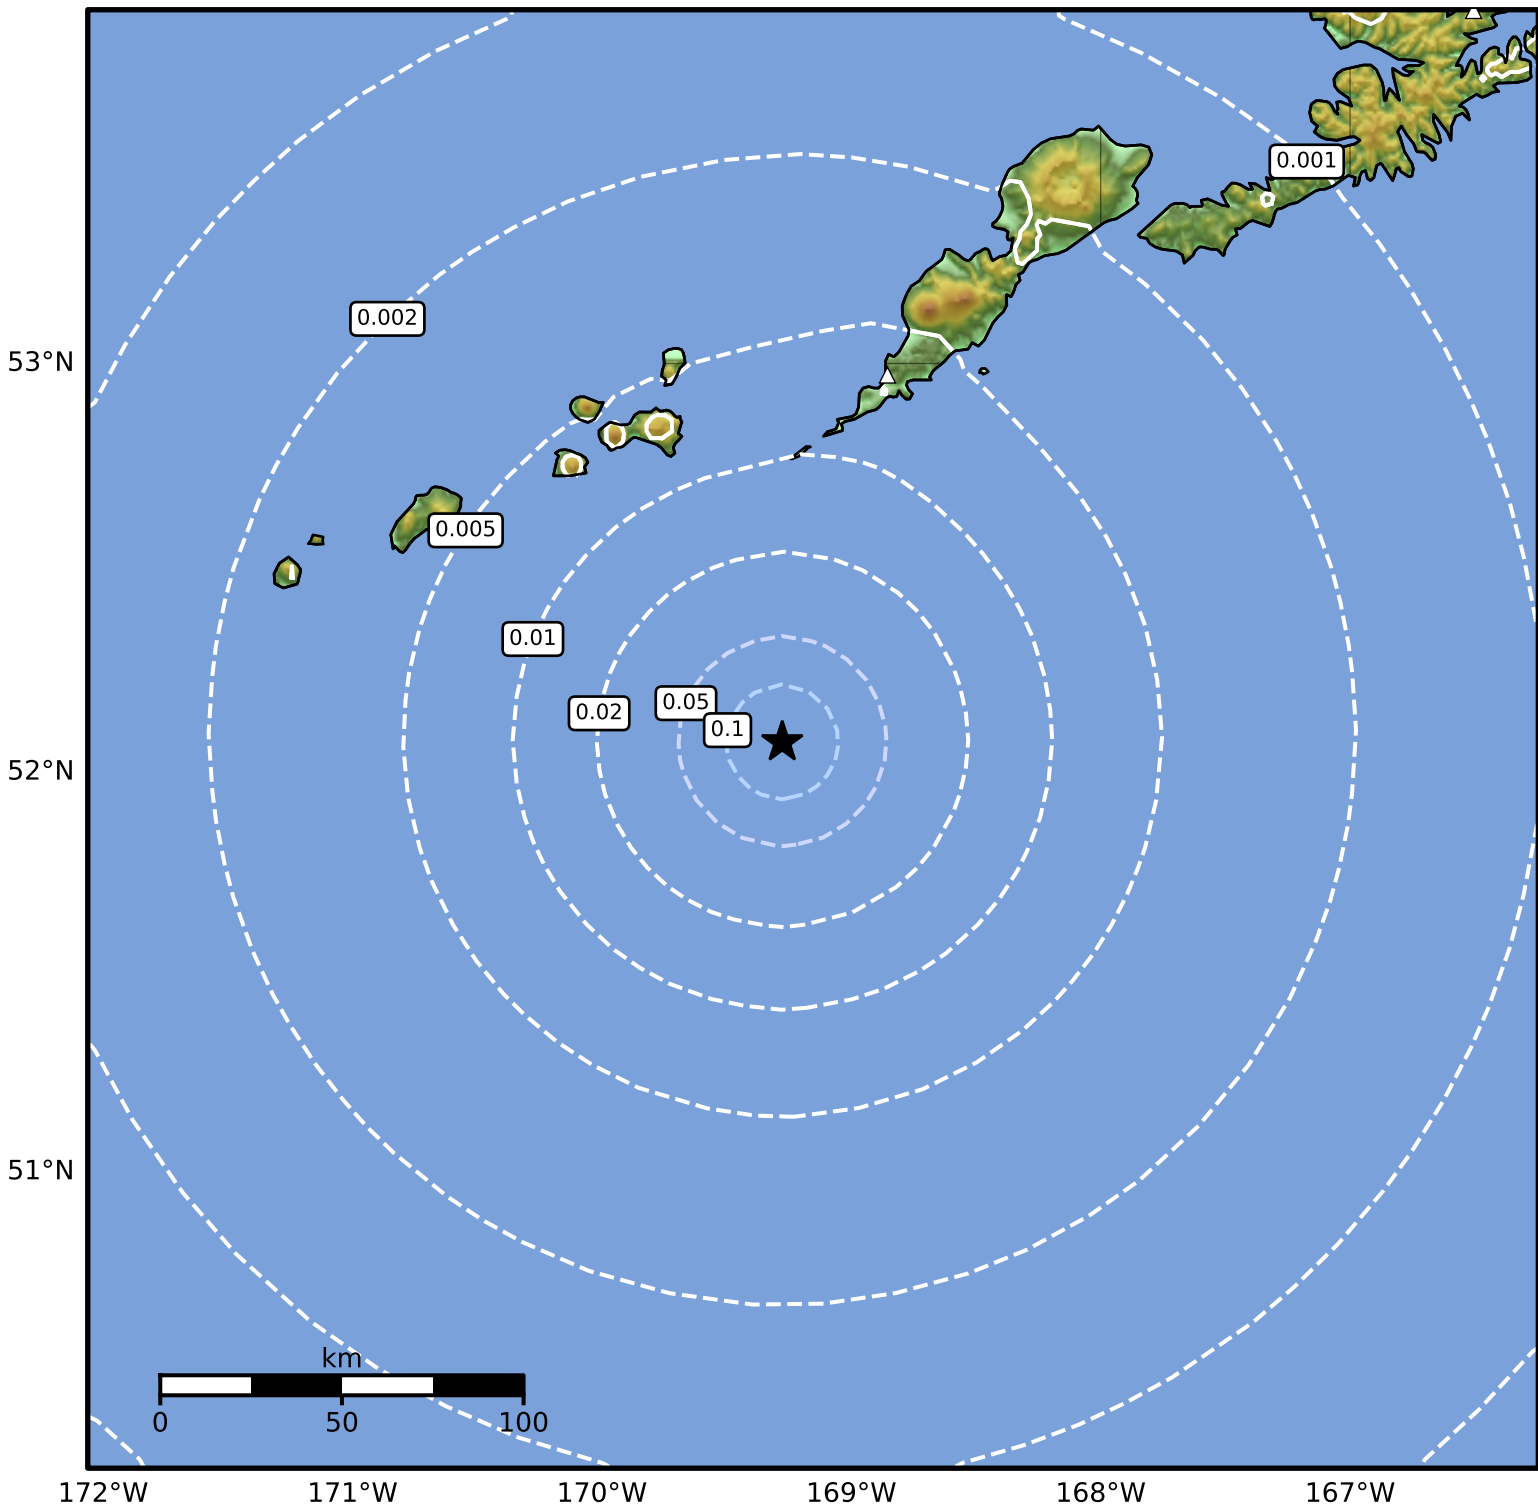

Peak Ground Velocity Map Alaska Earthquake Center
ShakeMap: 100 km (62 miles) SSW of Nikolski
May 02, 2024 07:17:39 UTC M3.6 N52.07 W169.28 Depth: 16.8km ID:ak0245njdgoj

PGV (cm/s)	0.1	0.2	0.5	1	2	5	10	20	50	100	200
------------	-----	-----	-----	---	---	---	----	----	----	-----	-----

Scale based on Worden et al. (2012)

Version 1: Processed 2024-05-02T09:29:45Z

△ Seismic Instrument ○ Reported Intensity

★ Epicenter