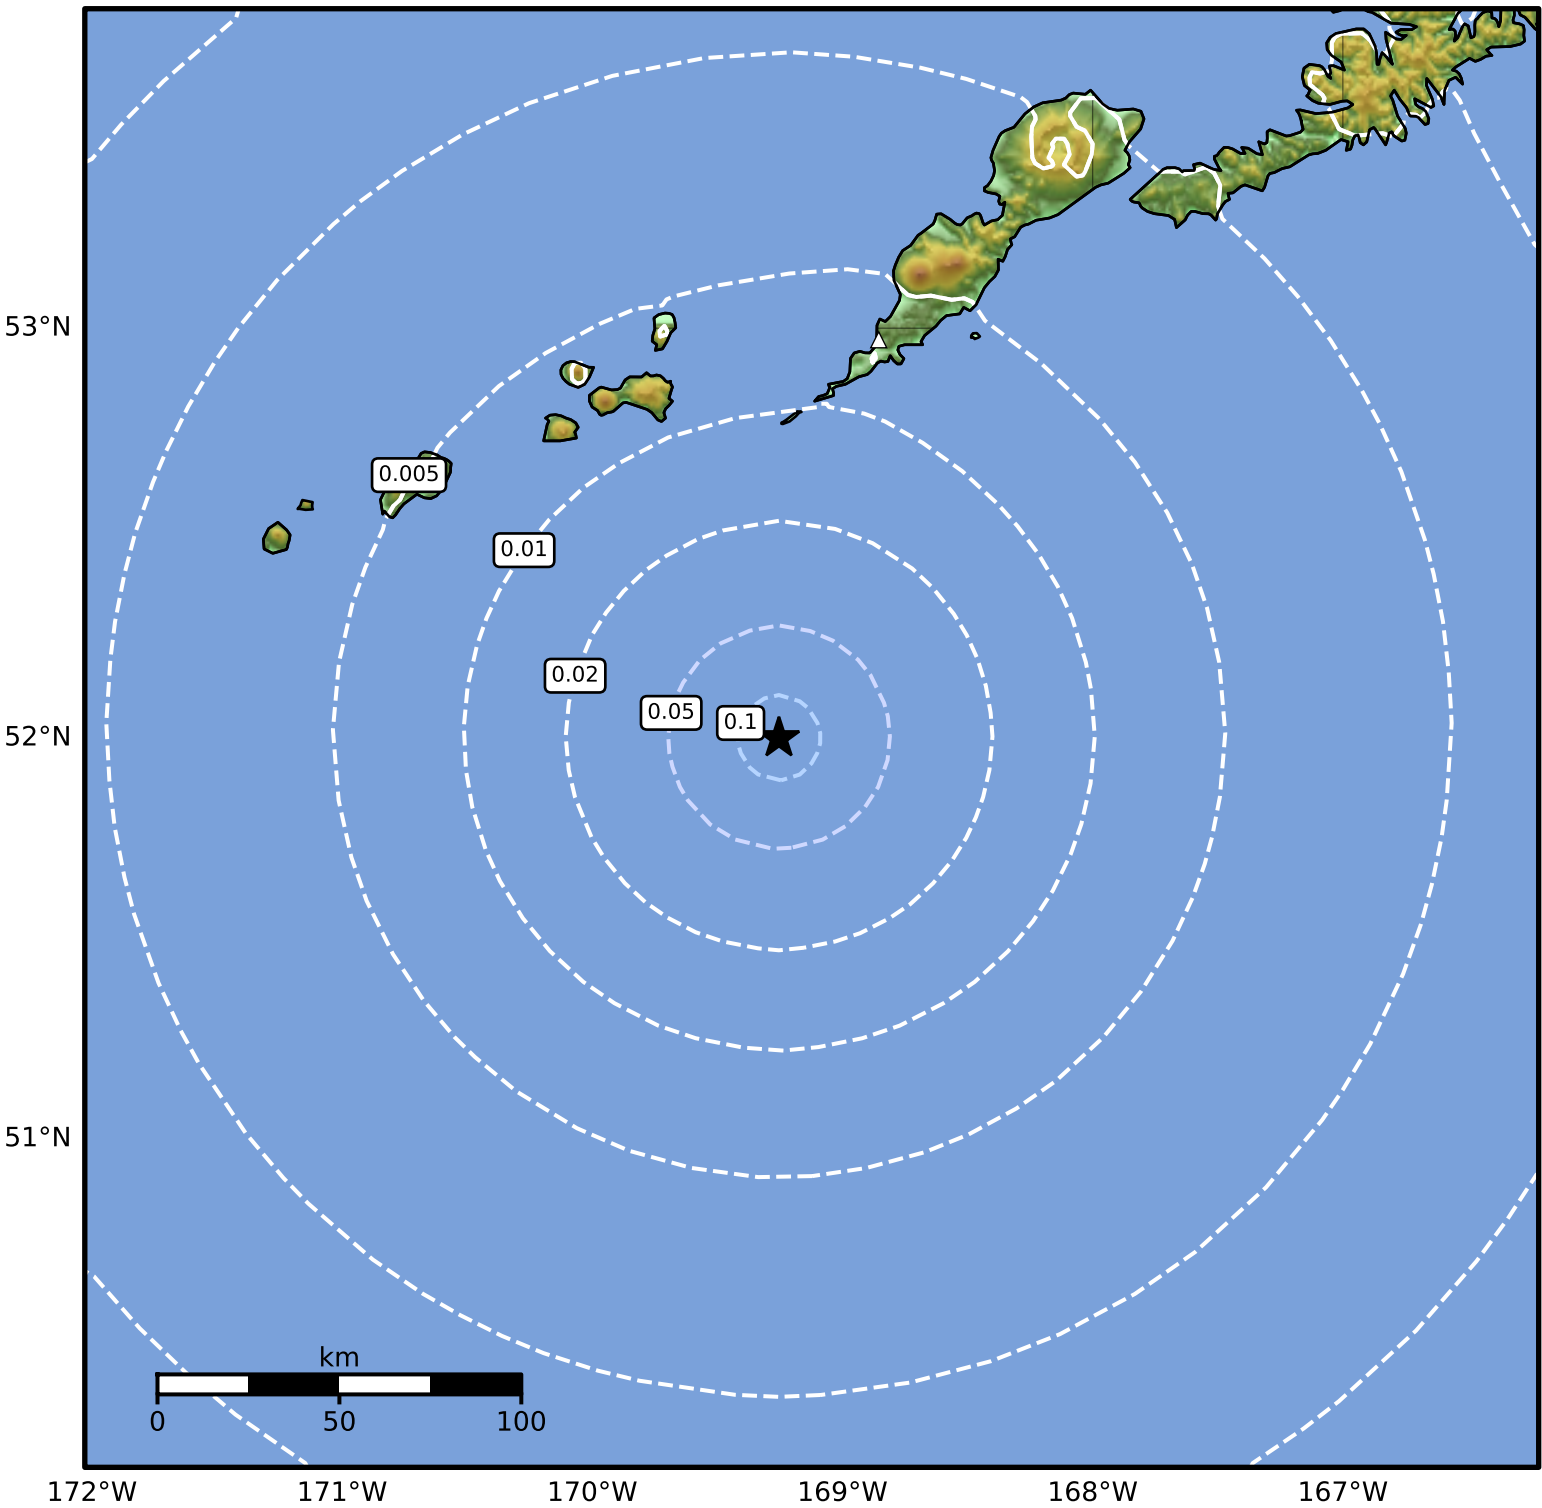

Peak Ground Velocity Map Alaska Earthquake Center
ShakeMap: 107 km (66 miles) SSW of Nikolski
May 02, 2024 07:24:15 UTC M3.7 N52.00 W169.25 Depth: 25.6km ID:ak0245njewoh

PGV (cm/s)	0.1	0.2	0.5	1	2	5	10	20	50	100	200
------------	-----	-----	-----	---	---	---	----	----	----	-----	-----

Scale based on Worden et al. (2012)

Version 2: Processed 2024-05-02T09:37:44Z

△ Seismic Instrument ○ Reported Intensity

★ Epicenter