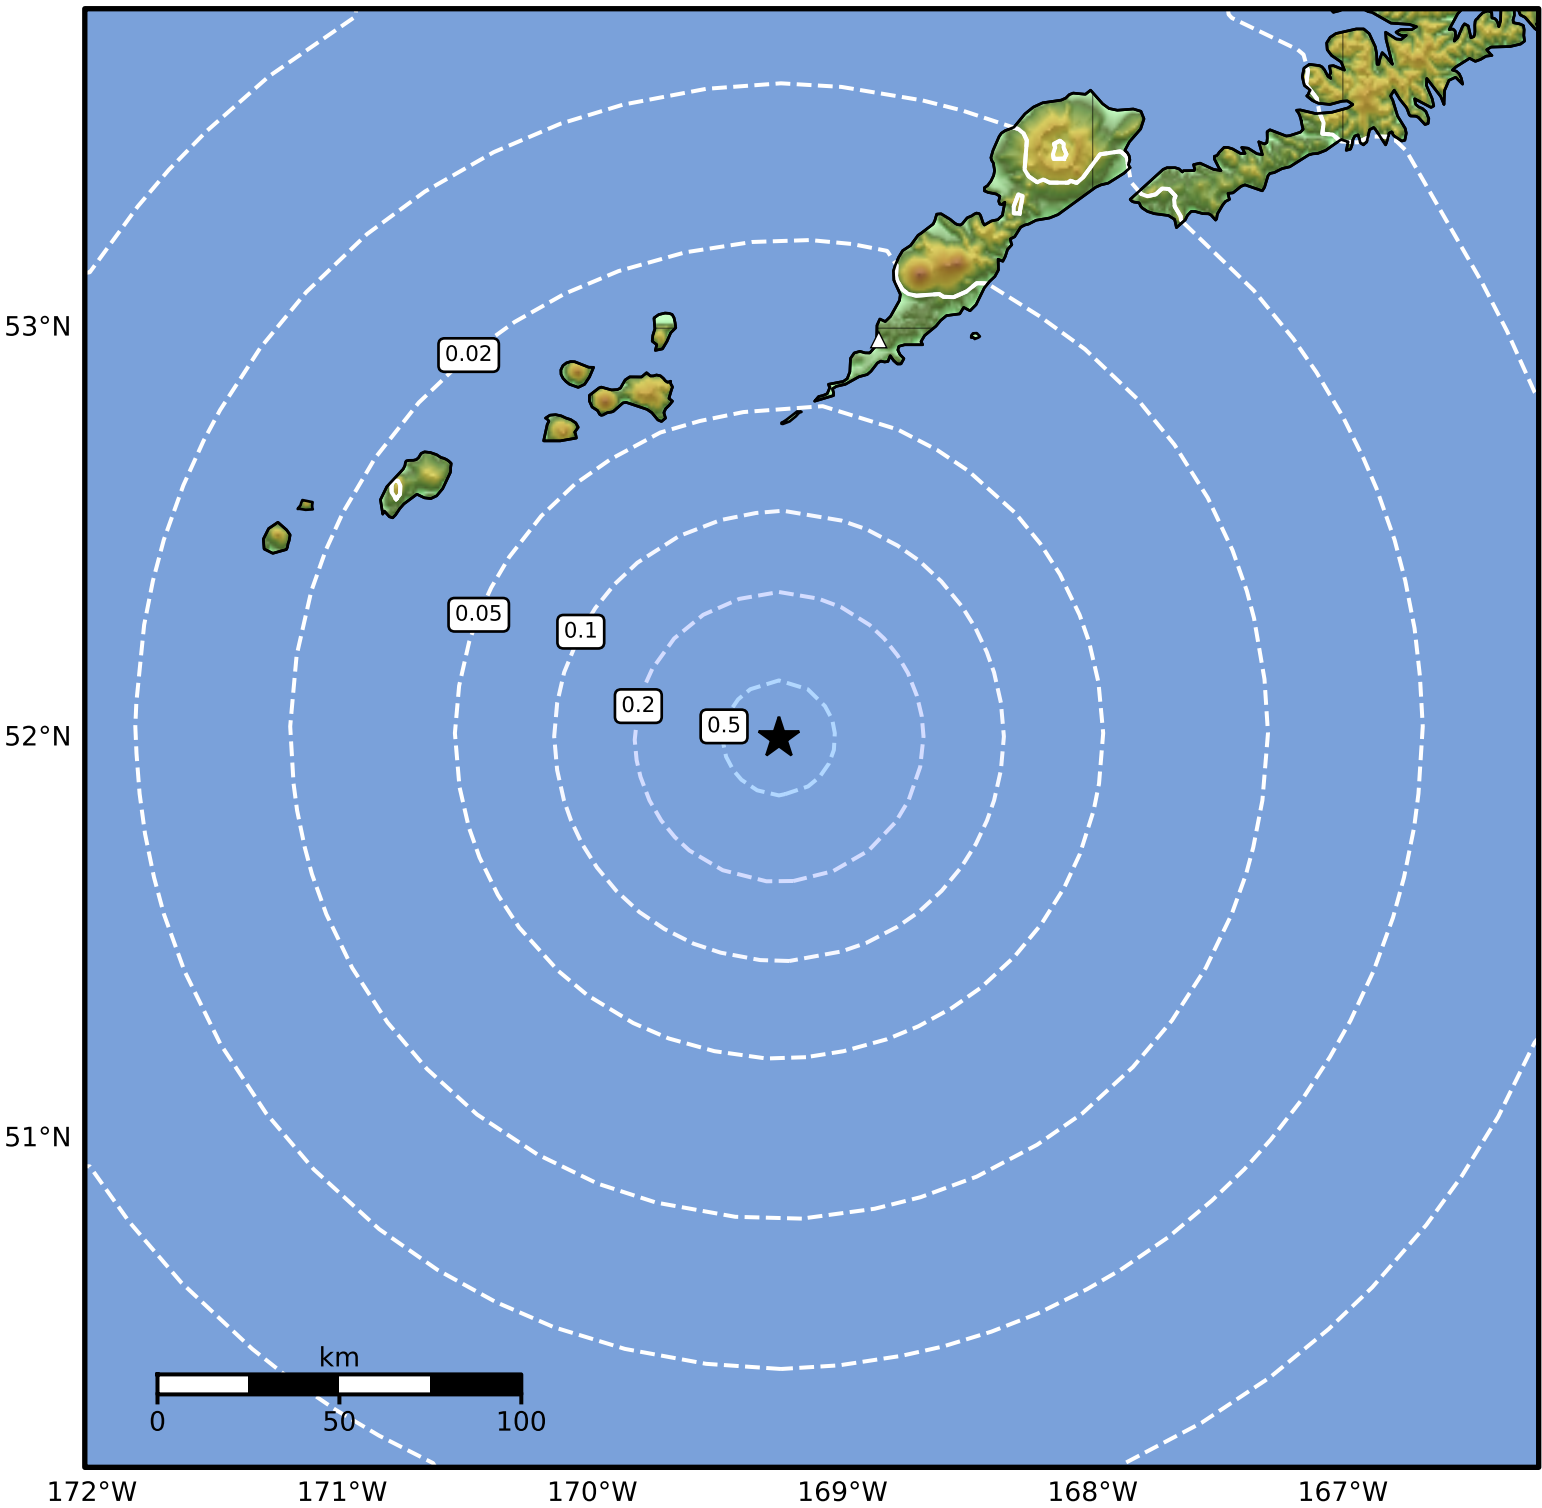

0.3 Second Peak Spectral Acceleration Map Alaska Earthquake Center  
 ShakeMap: 107 km (66 miles) SSW of Nikolski  
 May 02, 2024 07:24:15 UTC M3.7 N52.00 W169.25 Depth: 25.6km ID:ak0245njewoh

SA(0.3) (%g)	0.1	0.2	0.5	1	2	5	10	20	50	100	200
--------------	-----	-----	-----	---	---	---	----	----	----	-----	-----

Scale based on Worden et al. (2012)

Version 2: Processed 2024-05-02T09:37:44Z

△ Seismic Instrument ○ Reported Intensity

★ Epicenter