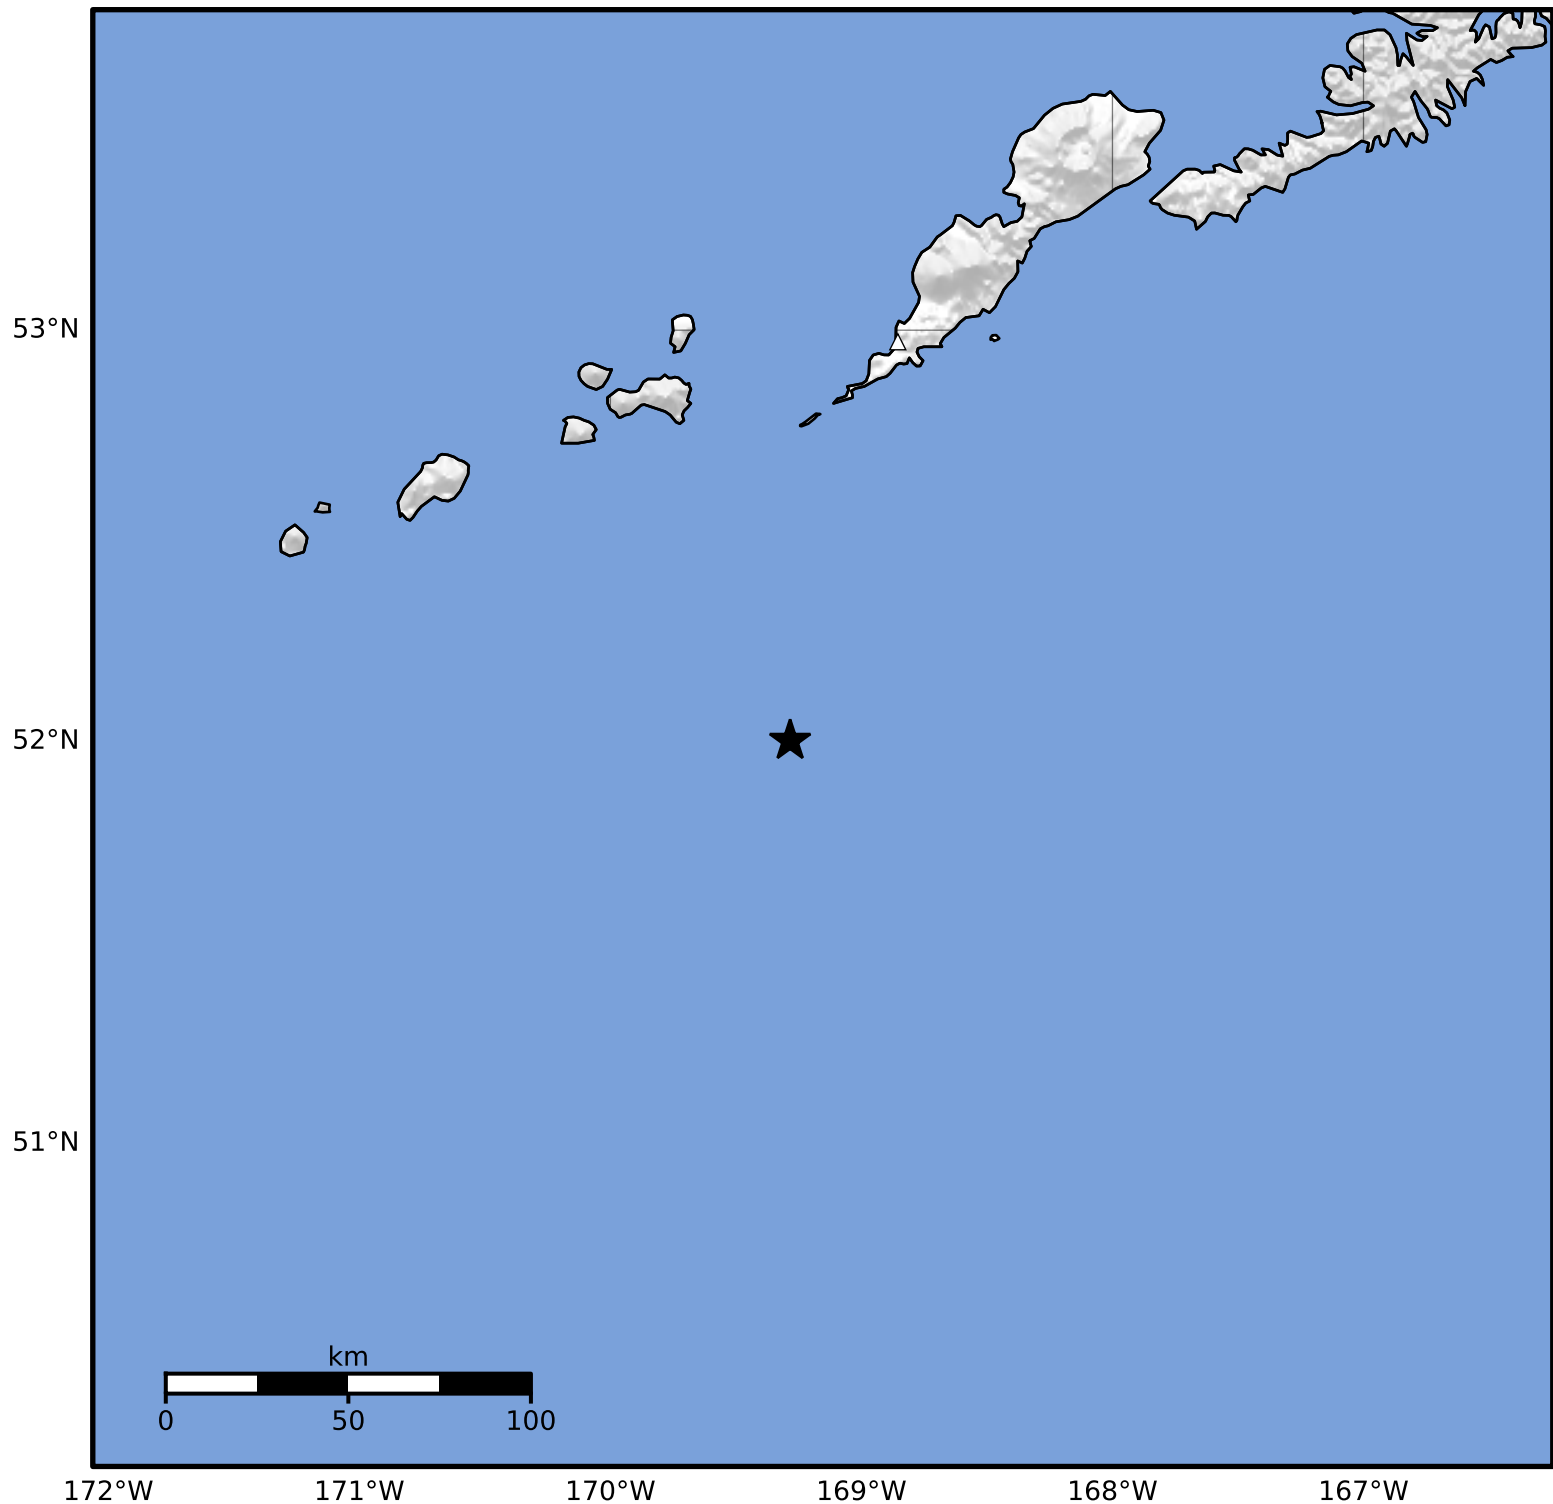

Macroseismic Intensity Map Alaska Earthquake Center
 ShakeMap: 108 km (67 miles) SSW of Nikolski
 May 02, 2024 07:26:17 UTC M3.7 N52.00 W169.28 Depth: 25.7km ID:ak0245njfcd3

SHAKING	Not felt	Weak	Light	Moderate	Strong	Very strong	Severe	Violent	Extreme
DAMAGE	None	None	None	Very light	Light	Moderate	Moderate/heavy	Heavy	Very heavy
PGA(%g)	<0.0464	0.297	2.76	6.2	11.5	21.5	40.1	74.7	>139
PGV(cm/s)	<0.0215	0.135	1.41	4.65	9.64	20	41.4	85.8	>178
INTENSITY	I	II-III	IV	V	VI	VII	VIII	IX	X+

Scale based on Worden et al. (2012)

Version 2: Processed 2024-05-02T09:45:51Z

△ Seismic Instrument ○ Reported Intensity

★ Epicenter