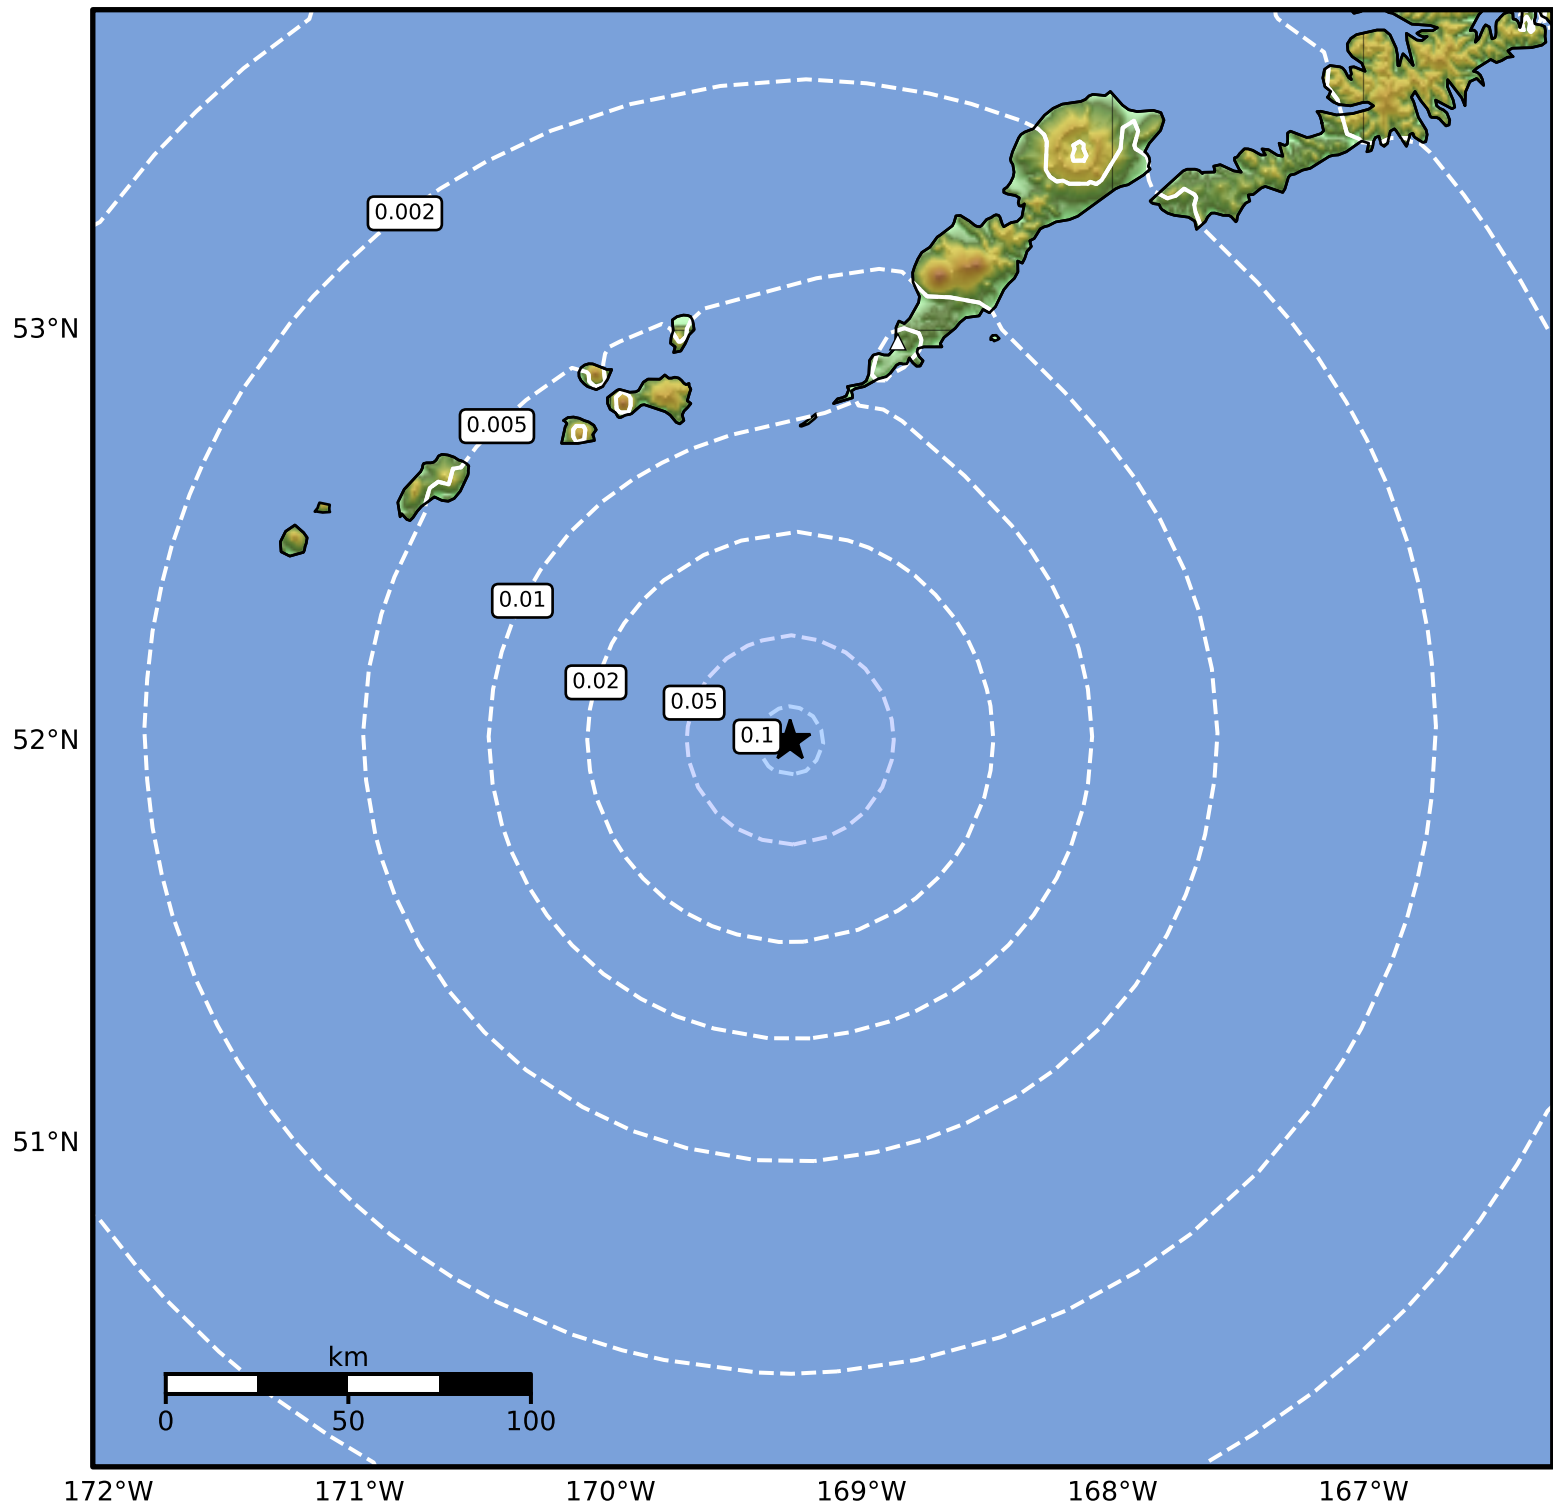

Peak Ground Velocity Map Alaska Earthquake Center
ShakeMap: 108 km (67 miles) SSW of Nikolski
May 02, 2024 07:26:17 UTC M3.7 N52.00 W169.28 Depth: 25.7km ID:ak0245njfcd3

PGV (cm/s)	0.1	0.2	0.5	1	2	5	10	20	50	100	200
------------	-----	-----	-----	---	---	---	----	----	----	-----	-----

Scale based on Worden et al. (2012)

Version 2: Processed 2024-05-02T09:45:51Z

△ Seismic Instrument ○ Reported Intensity

★ Epicenter