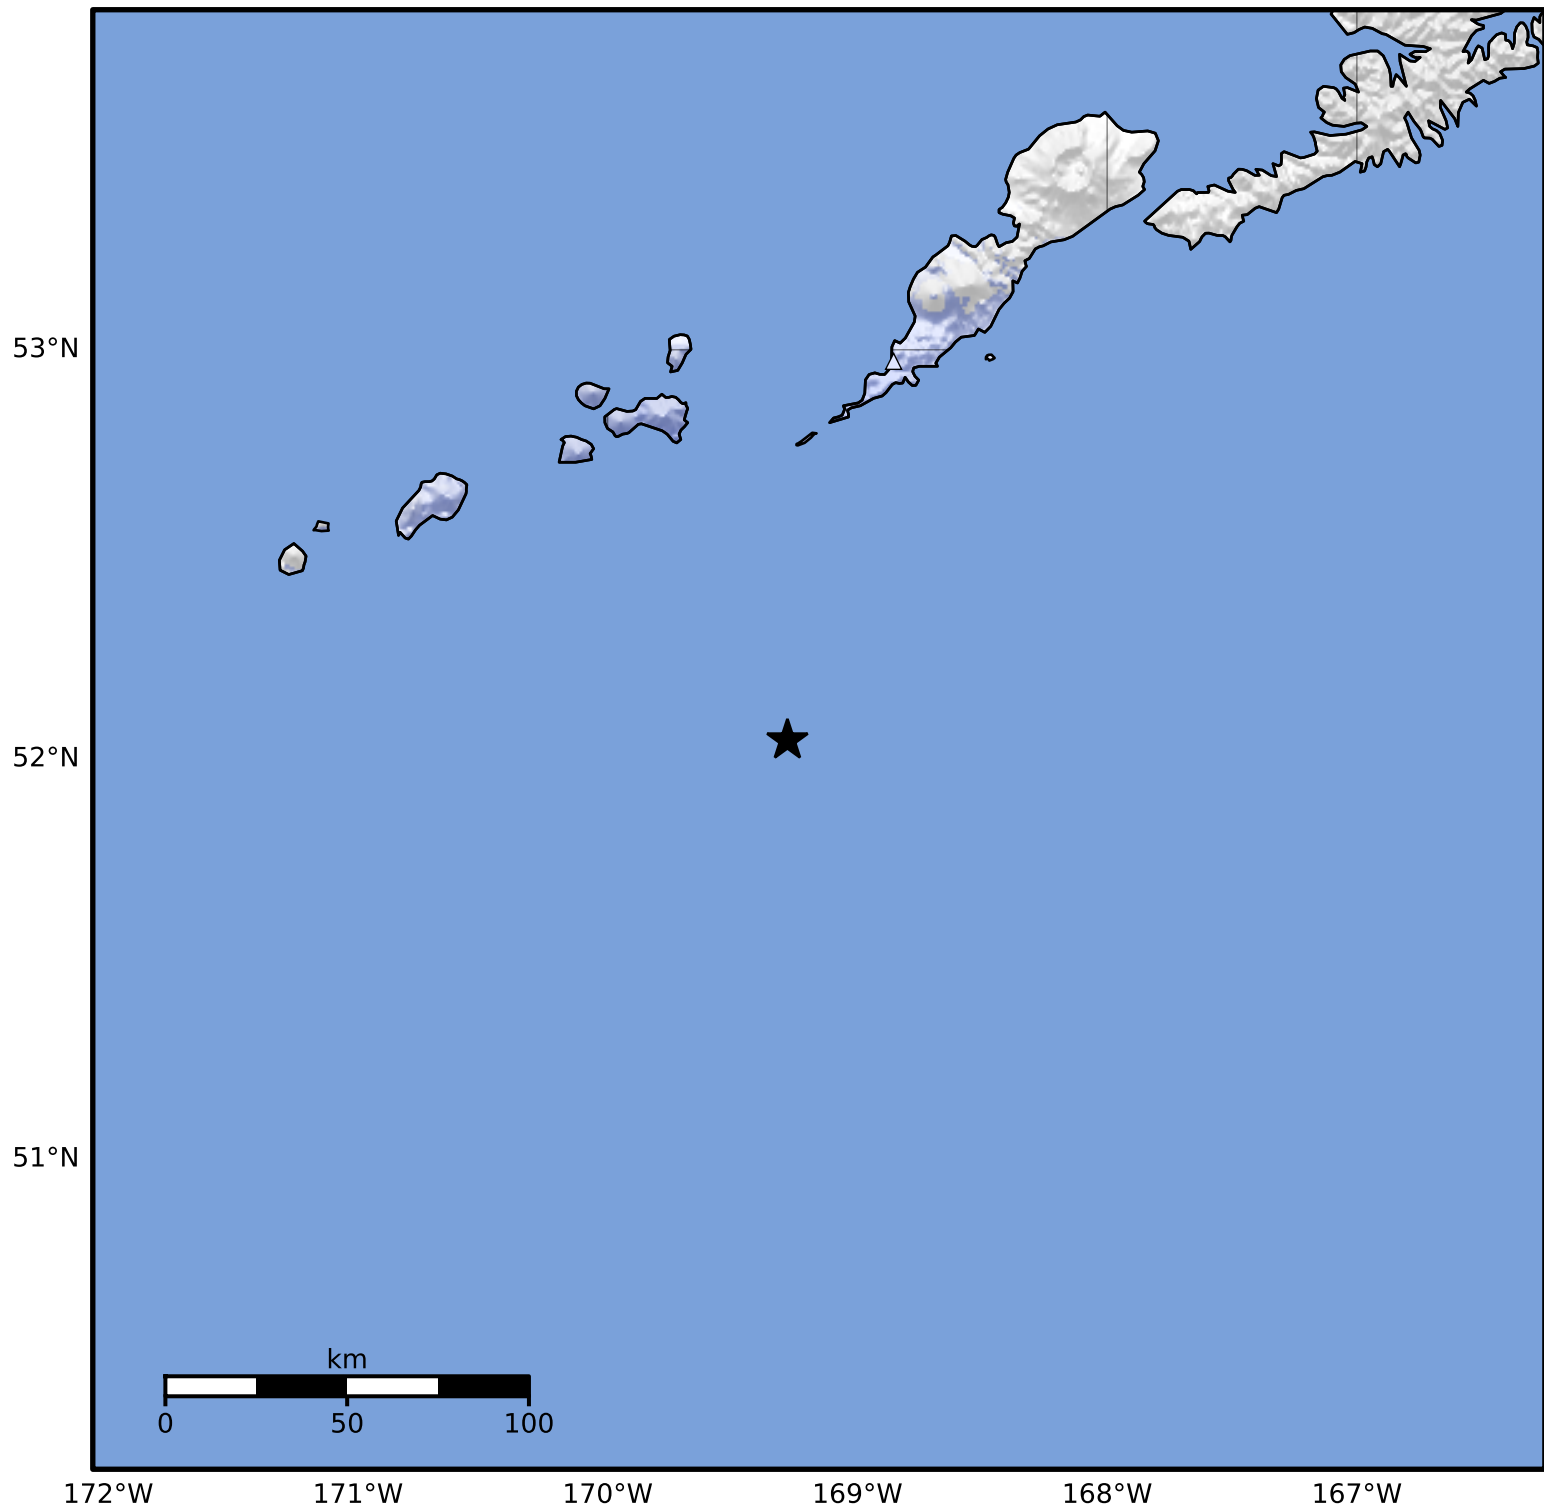

Macroseismic Intensity Map Alaska Earthquake Center
 ShakeMap: 103 km (64 miles) SSW of Nikolski
 May 02, 2024 07:42:21 UTC M4.0 N52.05 W169.28 Depth: 37.5km ID:ak0245njimk4

SHAKING	Not felt	Weak	Light	Moderate	Strong	Very strong	Severe	Violent	Extreme
DAMAGE	None	None	None	Very light	Light	Moderate	Moderate/heavy	Heavy	Very heavy
PGA(%g)	<0.0464	0.297	2.76	6.2	11.5	21.5	40.1	74.7	>139
PGV(cm/s)	<0.0215	0.135	1.41	4.65	9.64	20	41.4	85.8	>178
INTENSITY	I	II-III	IV	V	VI	VII	VIII	IX	X+

Scale based on Worden et al. (2012)

Version 1: Processed 2024-05-02T08:39:42Z

△ Seismic Instrument ○ Reported Intensity

★ Epicenter